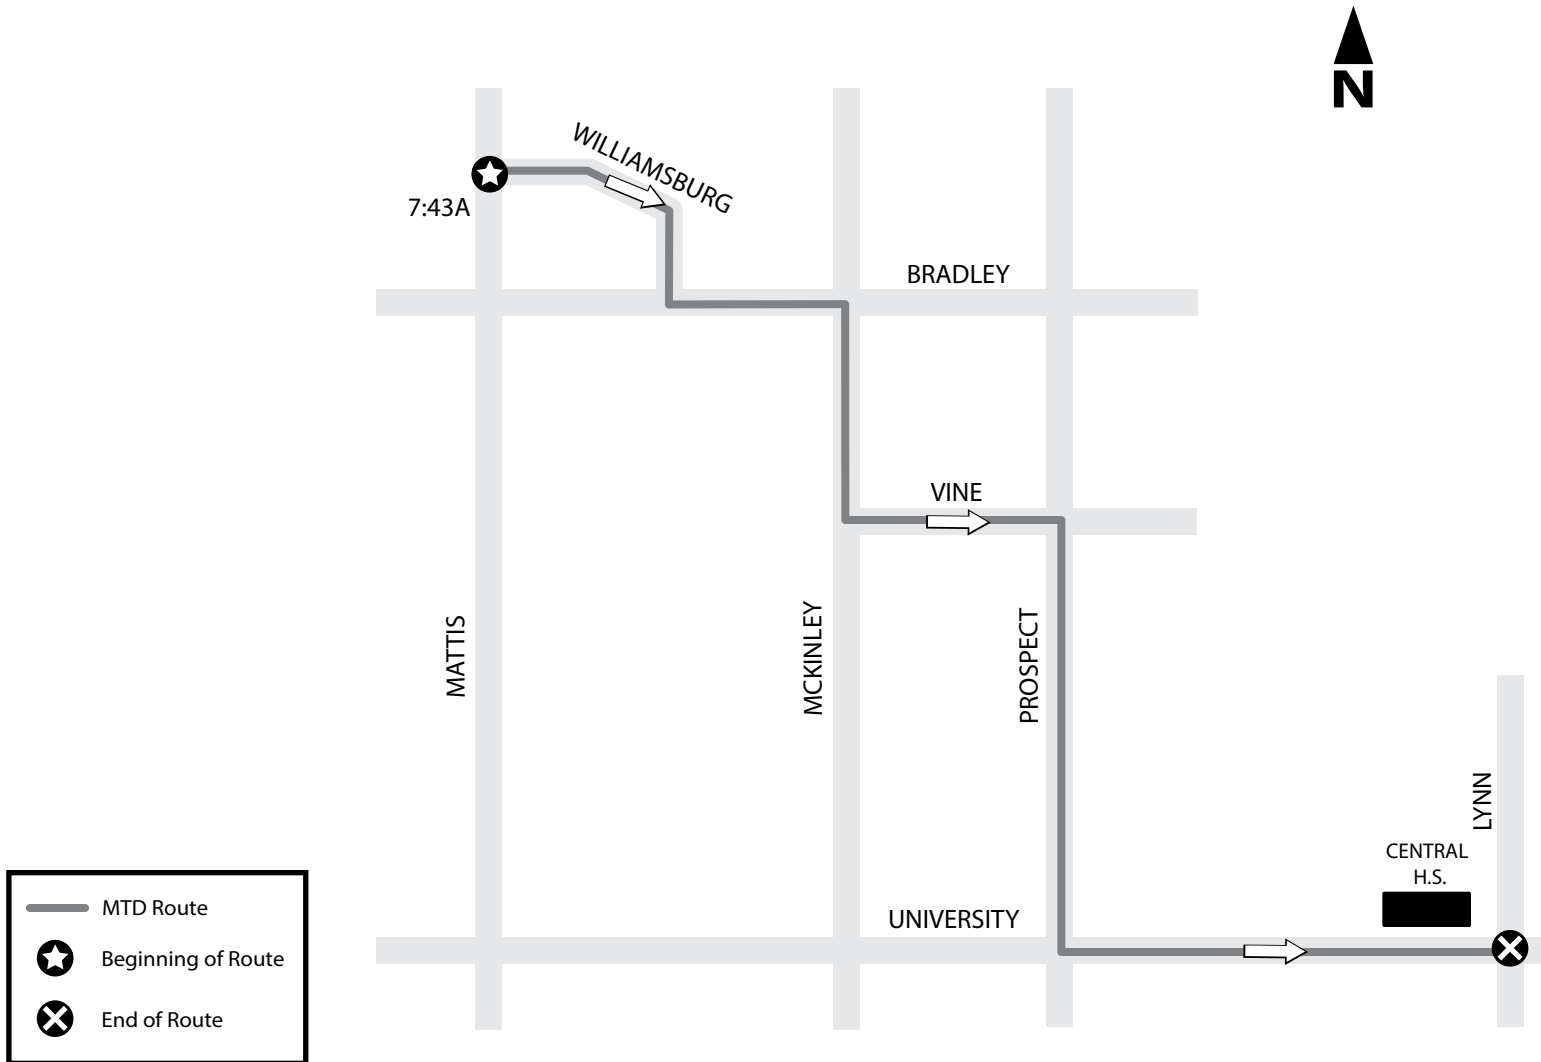

**WILLIAMSBURG AREA TO CENTRAL HIGH SCHOOL**

AM ONLY - 7 Grey East Route serving the Williamsburg, Bradley (between Mattis and McKinley), Bradley & McKinley, and Vine Street (West of Prospect) Areas

The trip starts at the corner of Mattis & Williamsburg at 7:43A. The route then continues to Central High School via McKinley to Vine to Prospect to University to Central High School.

MTD will board and alight riders at designated stops. To find your closest designated stop, please call (217.384.8188) or visit our website.

\*map not to scale