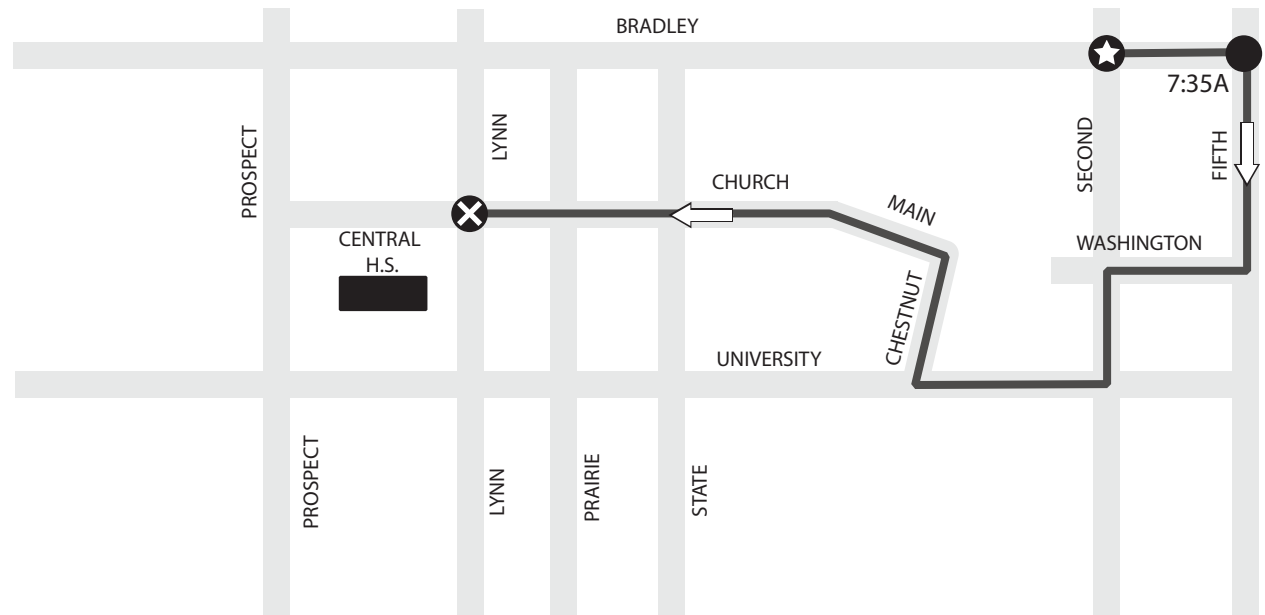

FIFTH & BRADLEY TO CENTRAL HIGH SCHOOL

AM ONLY - 7 Grey West Route serving the Fifth & Bradley Area

The trip starts at the corner of Second & Bradley, due to arrive at Fifth & Bradley at 7:35A. Route continues from to Central High School via Fifth to University to Chestnut to Main to Church to Church and Lynn.

MTD will board and alight riders at designated stops. To find your closest designated stop, please call (217.384.8188) or visit our website.

217.384.8188 mtd.org

| | |
|--|--------------------|
| | MTD Route |
| | Beginning of Route |
| | End of Route |
| | Timepoint |

*map not to scale