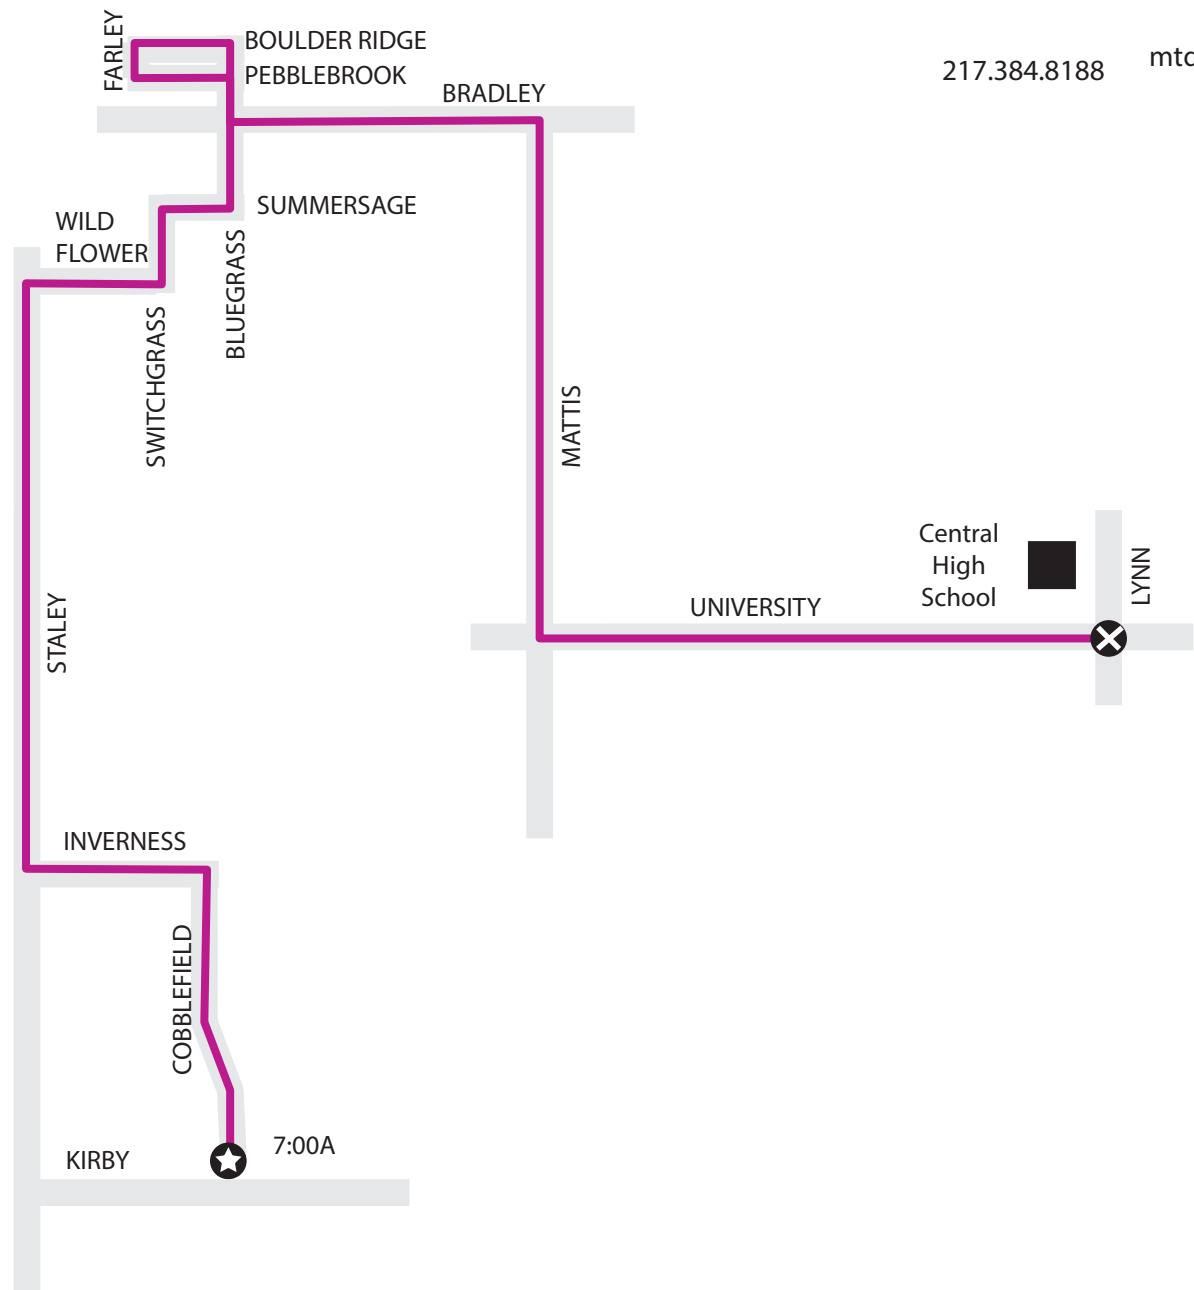

TURNBERRY RIDGE/SAWGRASS/BOULDER RIDGE TO CENTRAL HIGH SCHOOL

AM ONLY - 16A Pink #2 Route serving Turnberry Ridge, Sawgrass, and Boulder Ridge Areas.

The trip starts at the Kirby and Cobblefield and continues Cobblefield to Inverness to Staley to Wildflower to Switchgrass to Summersage to Bluegrass to Boulder Ridge to Farley to Pebblebrook to Bluegrass to Bradley to Mattis to University to Central High School.

MTD will board and alight riders at designated stops. To find your closest designated stop, please call (217.384.8188) or visit our website.

217.384.8188 mtd.org

	MTD Route
	Beginning of Route
	End of Route
	Timepoint

*map not to scale