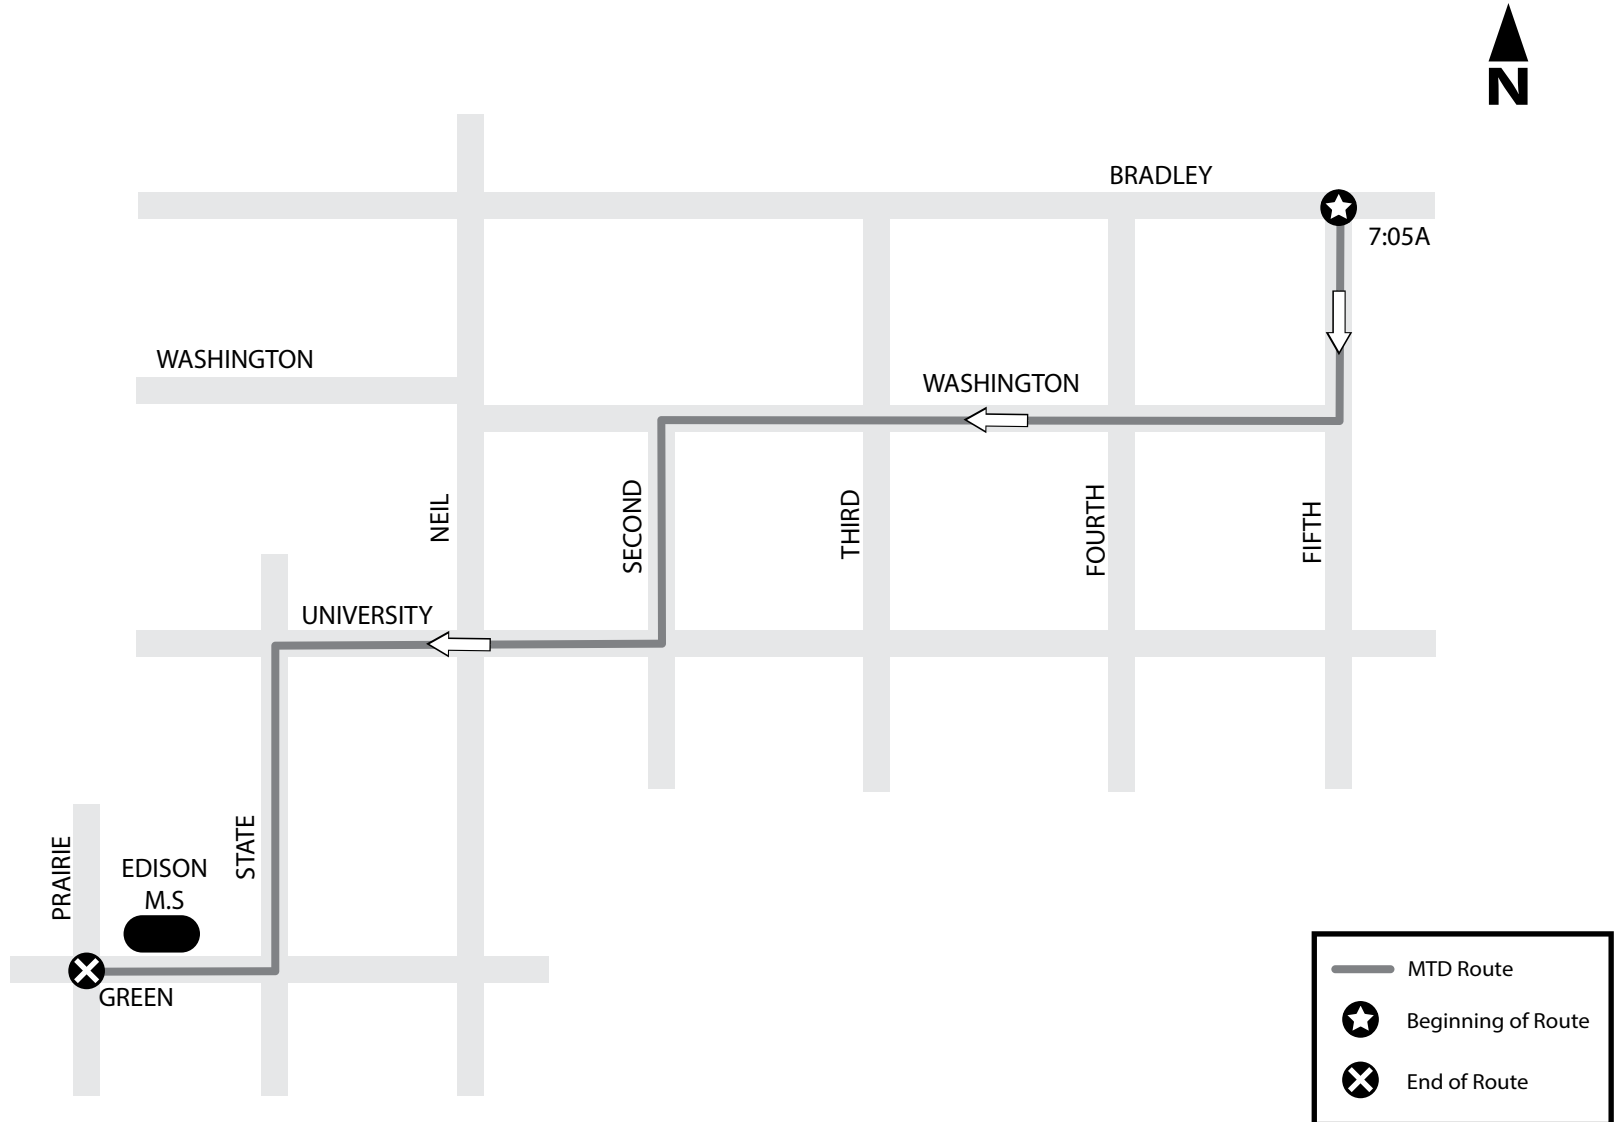

## FIFTH & BRADLEY TO EDISON MIDDLE SCHOOL

AM ONLY - 7 Grey West Route serving the Fifth & Bradley Area

The trip starts at the corner of Fifth & Bradley at 7:05A. Route then continues to Edison Middle School via Fifth to Washington to Second to University to State to Green to Prairie.

MTD will board and alight at designated stops. To find your closest designated stop, please call (217.384.8188) or visit our website.

\*map not to scale