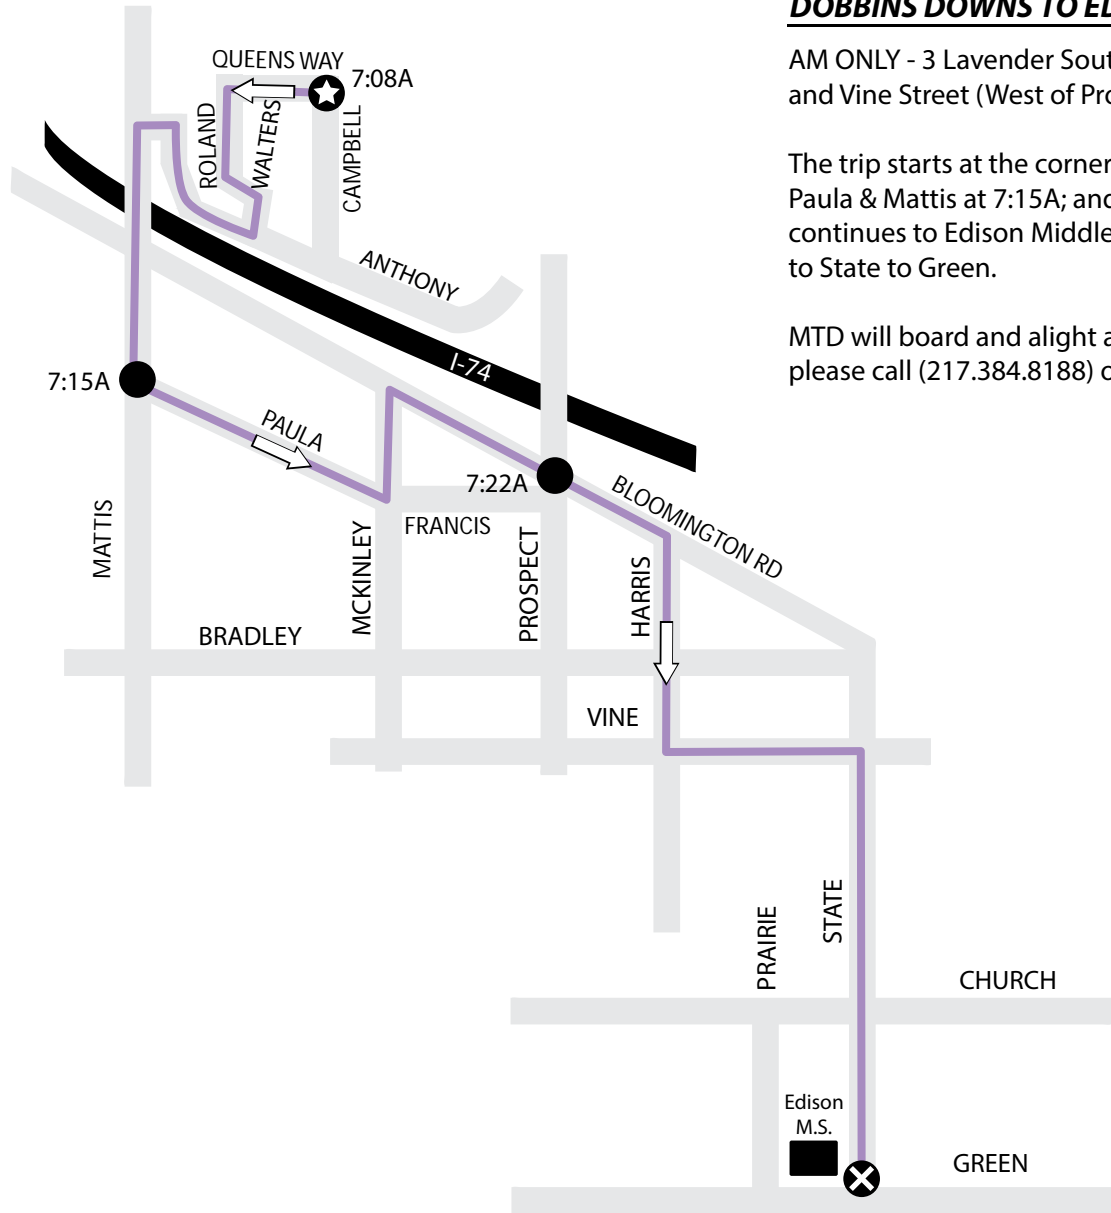

DOBBINS DOWNS TO EDISON MIDDLE SCHOOL

AM ONLY - 3 Lavender South Route serving Dobbins Downs and Vine Street (West of Prospect) Areas

The trip starts at the corner of Campbell & Queensway due at 7:08A; Paula & Mattis at 7:15A; and Bloomington & Prospect at 7:22A. The route continues to Edison Middle School via Bloomington to Harris to Vine to State to Green.

MTD will board and alight at designated stops. To find your closest designated stop, please call (217.384.8188) or visit our website.

	MTD Route
	Beginning of Route
	End of Route
	Timepoint