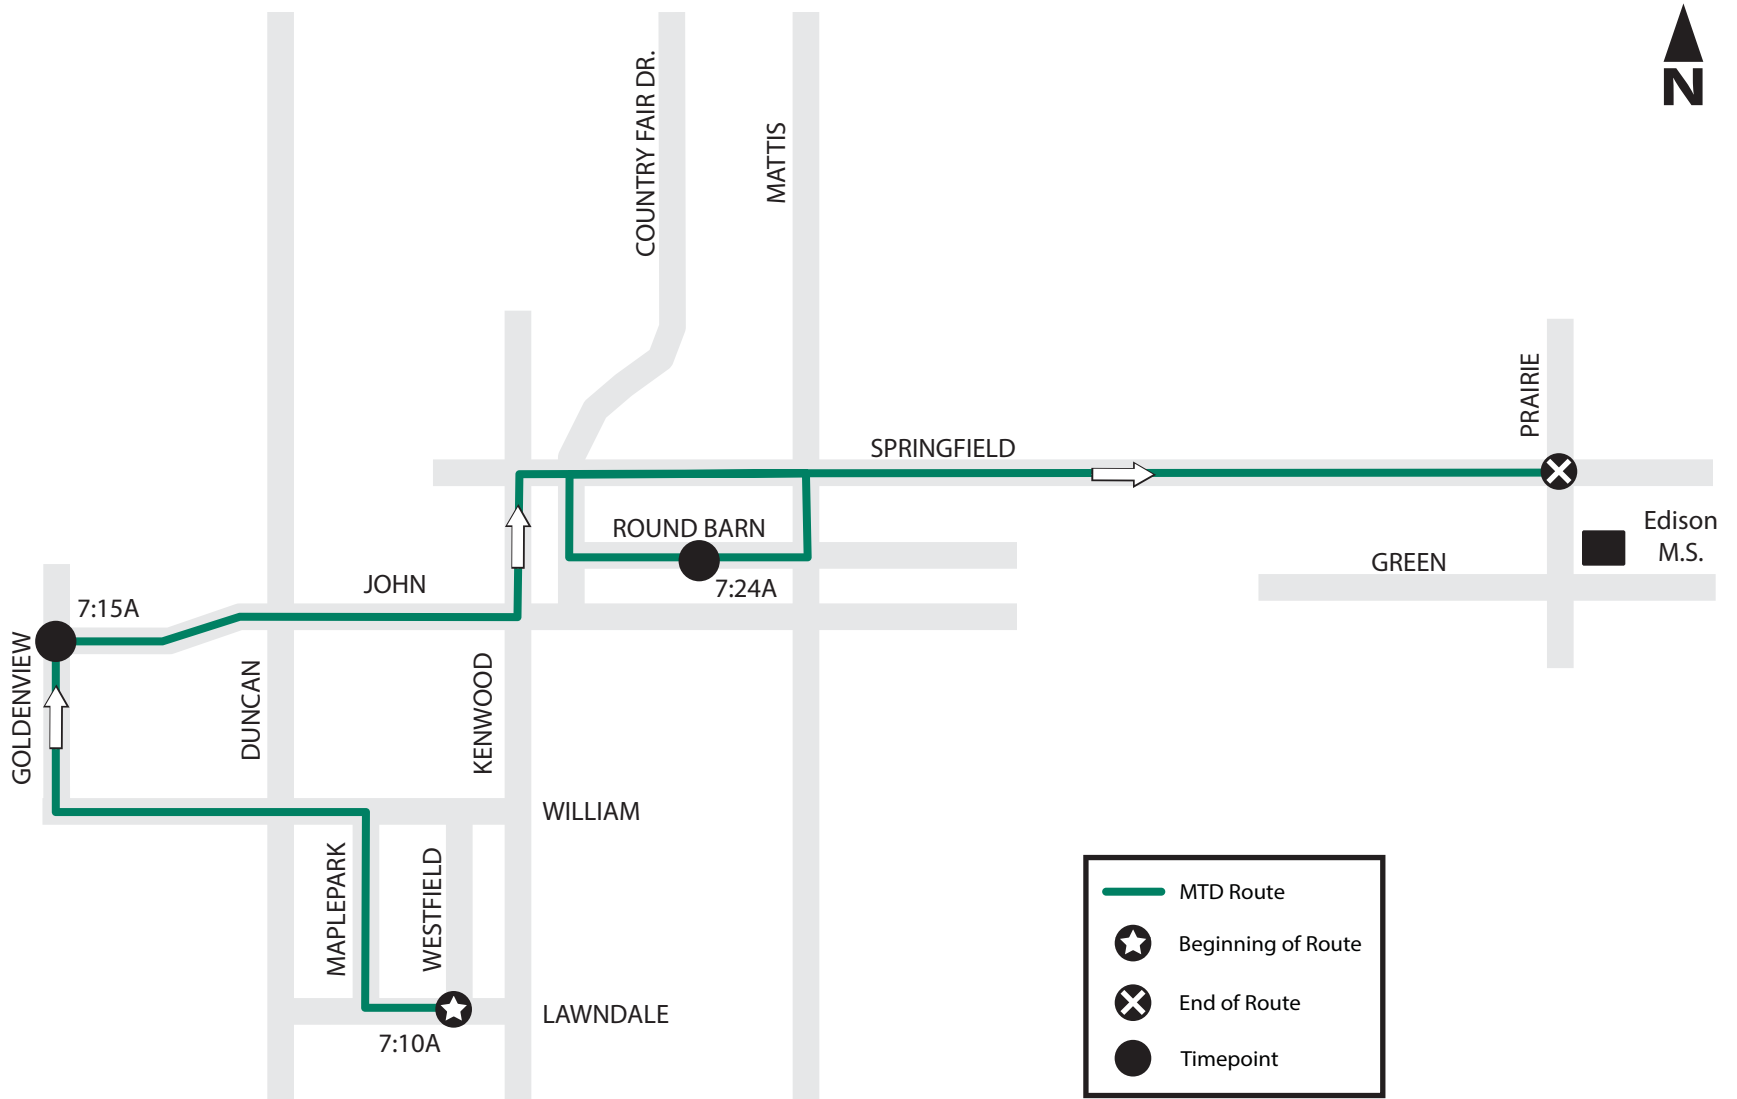

HOLIDAY PARK TO EDISON MIDDLE SCHOOL

AM ONLY - 5 Green East Route serving the Holiday Park Area

The trip starts at the corner of Westfield & Lawndale at 7:10A, is due to arrive at Goldenview & John at 7:15A, and at Round Barn Road at 7:24A. Route continues to Edison Middle School via Springfield to Prairie.

MTD will board and alight at designated stops. To find your closest designated stop, please call (217.384.8188) or visit our website.

*map not to scale