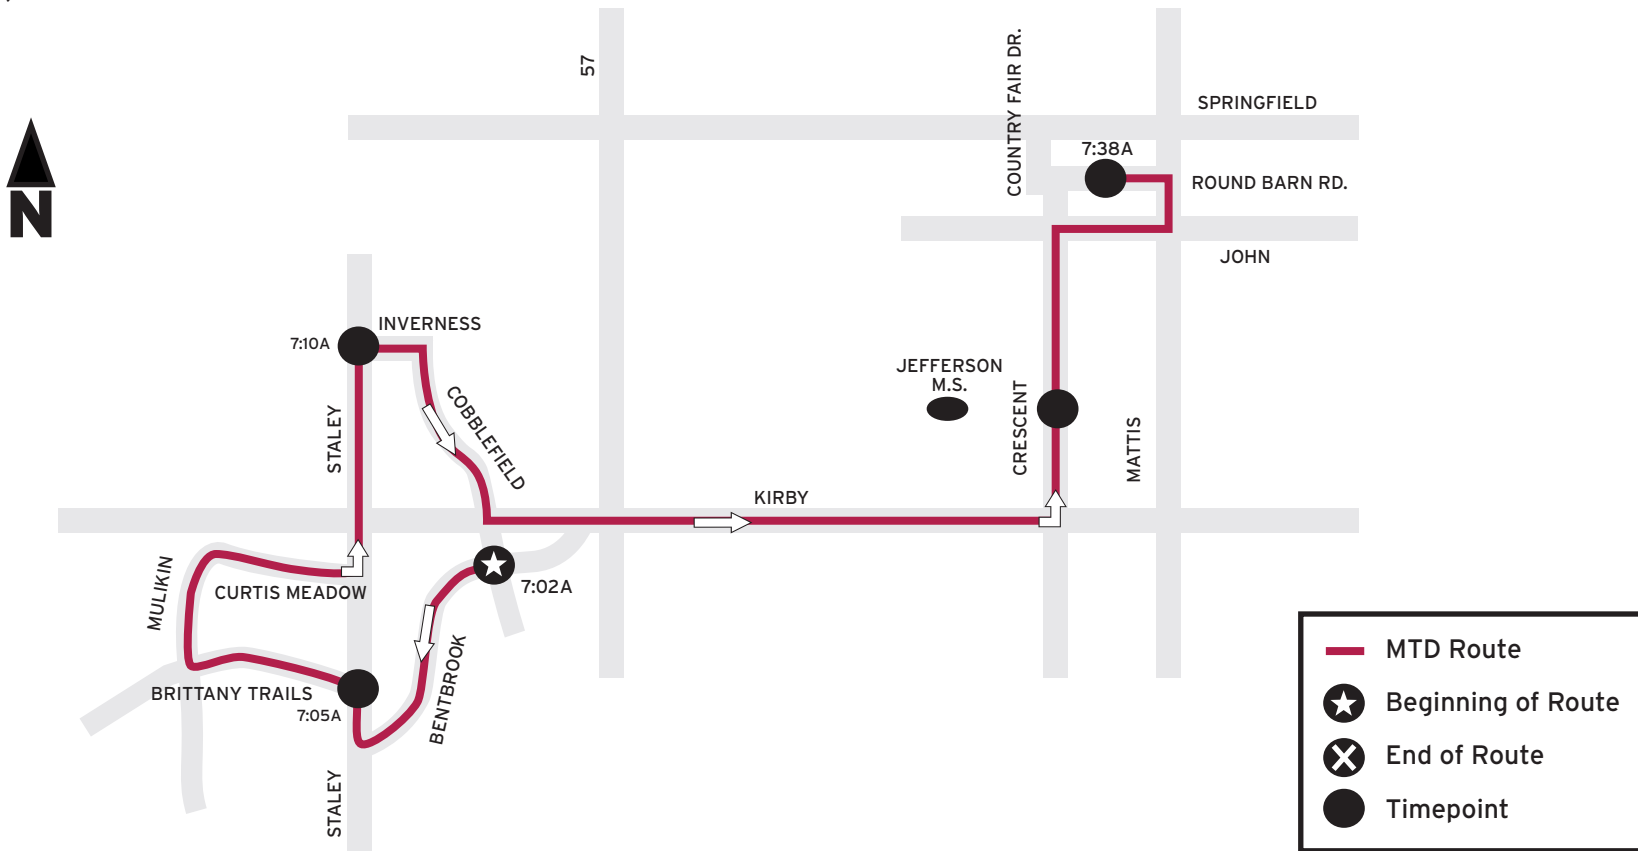

LINCOLNSHIRE FIELDS WEST TO EDISON MIDDLE SCHOOL

AM ONLY - 17E Cherry

Serving Lincolnshire Fields West, Trails of Brittany, Glenshire, and Turnberry Areas

The trip starts at the corner of Cobblefield & Bentbrook at 7:02A, is due to arrive at Brittany Trail & Staley at 7:05A, Inverness & Staley at 7:10A, and Round Barn Road at 7:31A. Students for Edison transfer to the 17E Cherry and continue along the regular route.

MTD will board and alight riders at designated stops.
To find your closest designated stop, please call
(217.384.8188) or visit our website.

*map not to scale