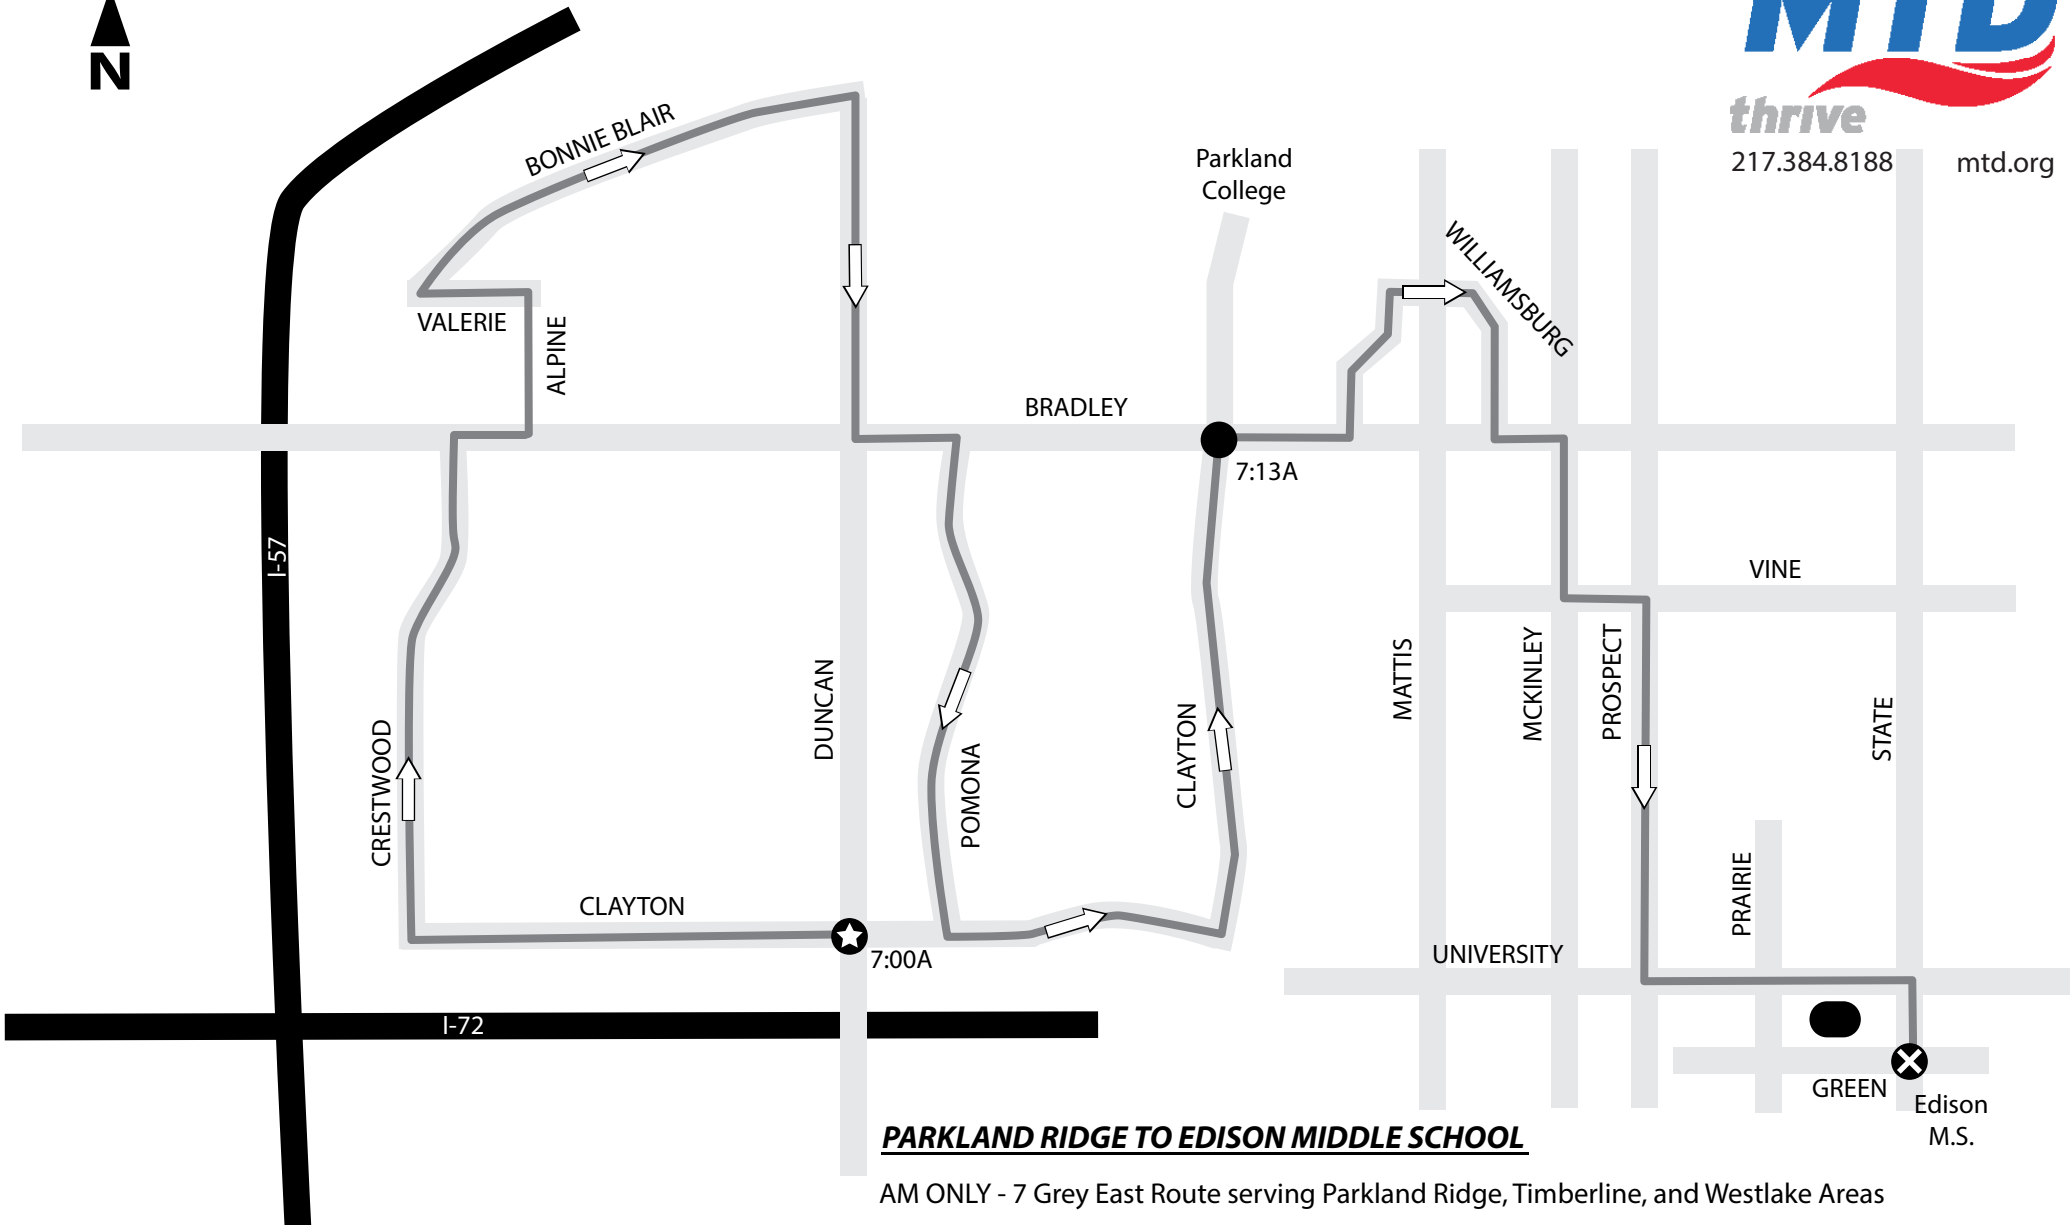

217.384.8188

mtd.org

**PARKLAND RIDGE TO EDISON MIDDLE SCHOOL**

AM ONLY - 7 Grey East Route serving Parkland Ridge, Timberline, and Westlake Areas

The trip starts at the corner of Duncan & Clayton at 7:00A and is due to arrive at Clayton & Bradley at 7:13A. Route continues to Edison Middle School via Bradley to State to Green to Prairie.

MTD will board and alight at designated stops. To find your closest designated stop, please call (217.384.8188) or visit our website.

-  MTD Route
-  Beginning of Route
-  End of Route
-  Timepoint