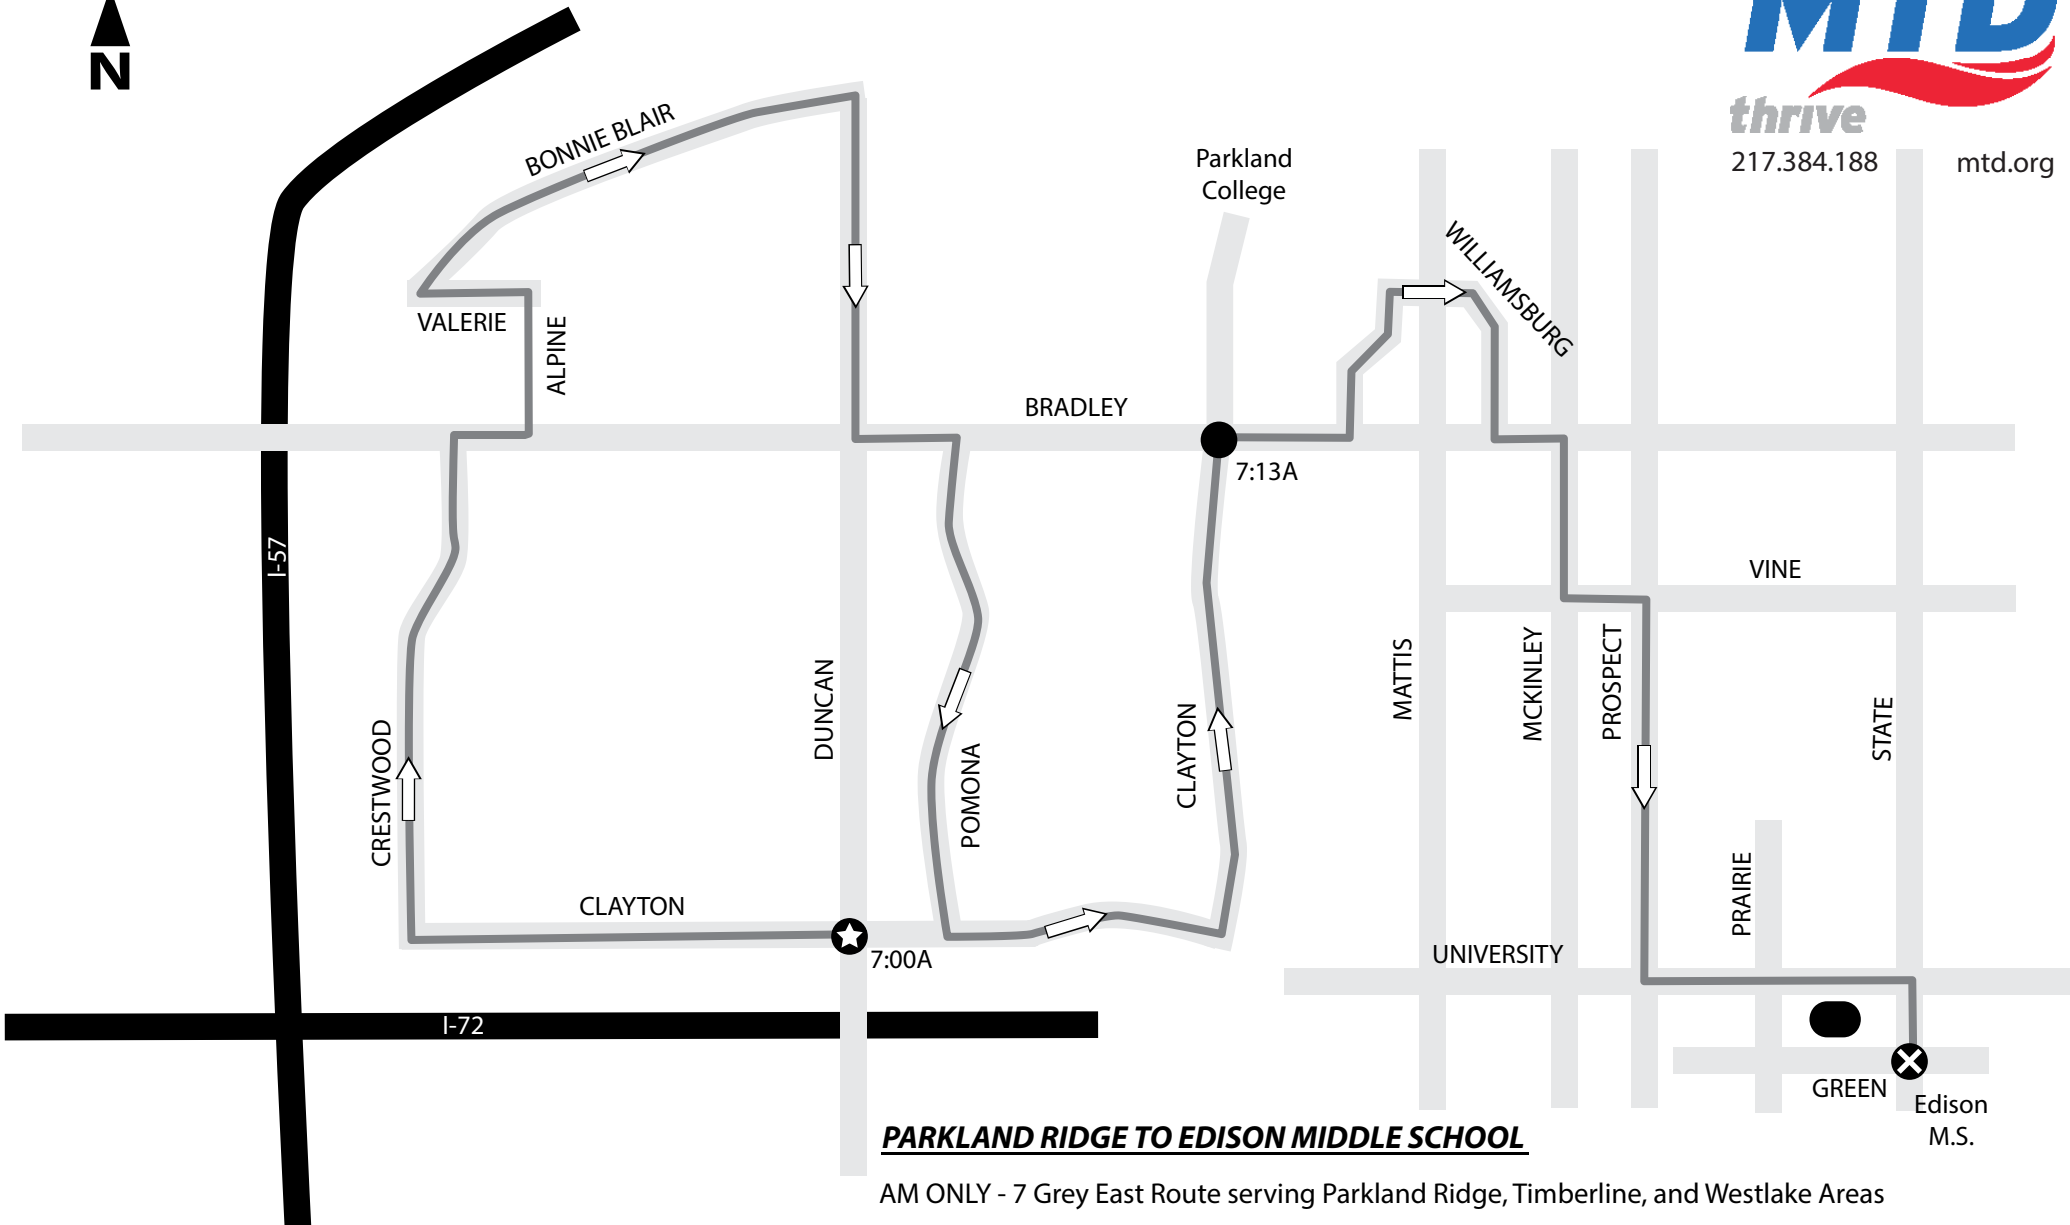

thrive

217.384.188

mtd.org

PARKLAND RIDGE TO EDISON MIDDLE SCHOOL

AM ONLY - 7 Grey East Route serving Parkland Ridge, Timberline, and Westlake Areas

The trip starts at the corner of Duncan & Clayton at 7:00A and is due to arrive at Clayton & Bradley at 7:13A. Route continues to Edison Middle School via Bradley to State to Green to Prairie.

MTD will board and alight at designated stops. To find your closest designated stop, please call (217.384.8188) or visit our website.

-  MTD Route
-  Beginning of Route
-  End of Route
-  Timepoint

*map not to scale