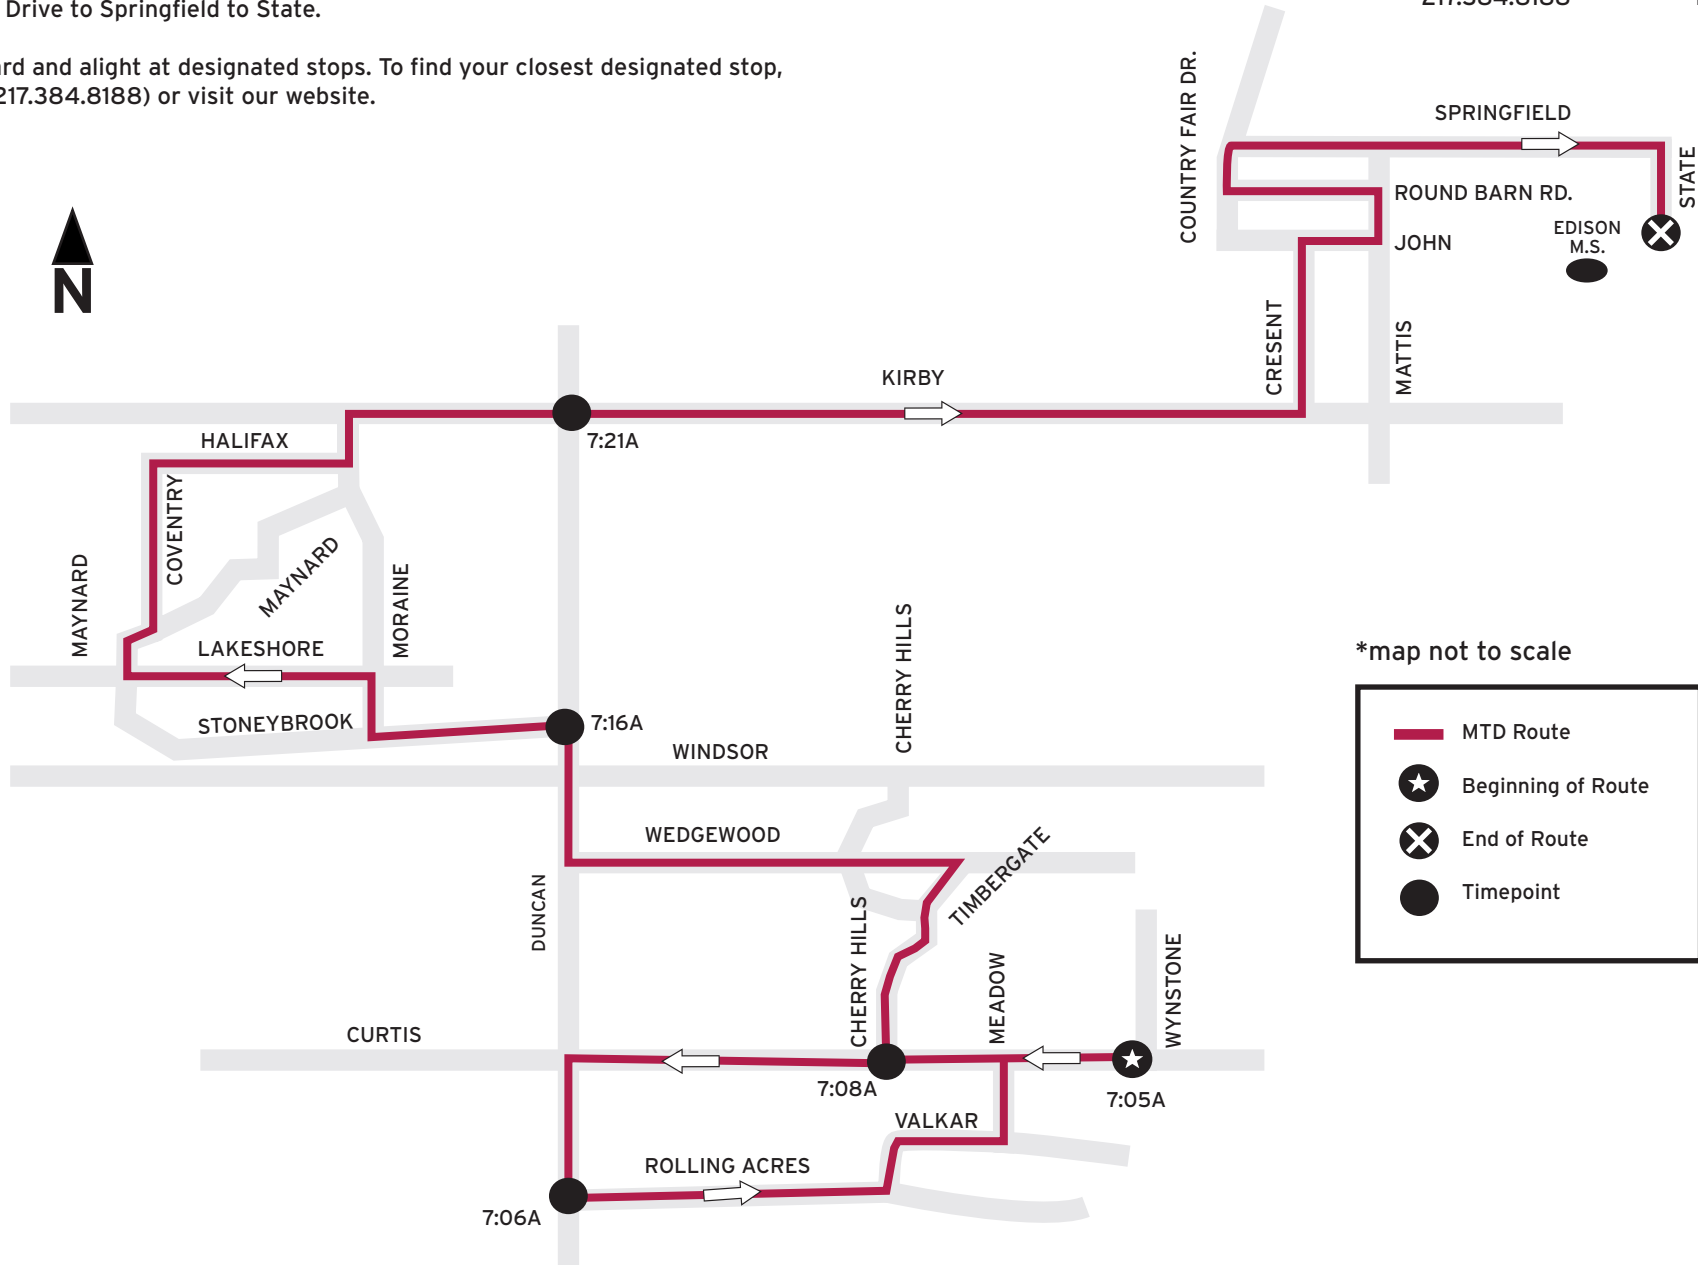

ROLLING ACRES TO EDISON MIDDLE SCHOOL

AM ONLY - 17E Cherry serving Rolling Acres, North Cherry Hills via Windsor, Robeson Meadows East, and Maynard Lake Areas.

The trip starts at the corner of Curtis & Wynstone at 7:05A and is due to arrive at Rolling Acres & Duncan at 7:06A; Cherry Hills & Curtis at 7:08A; Duncan & Stoneybrook at 7:16A; and Kirby & Duncan at 7:21A. Route continues to Edison Middle School via Kirby to Crescent to John to Mattis to Round Barn Road to Country Fair Drive to Springfield to State.

MTD will board and alight at designated stops. To find your closest designated stop, please call (217.384.8188) or visit our website.

217.384.8188

mtd.org

*map not to scale

| | |
|--|--------------------|
| | MTD Route |
| | Beginning of Route |
| | End of Route |
| | Timepoint |