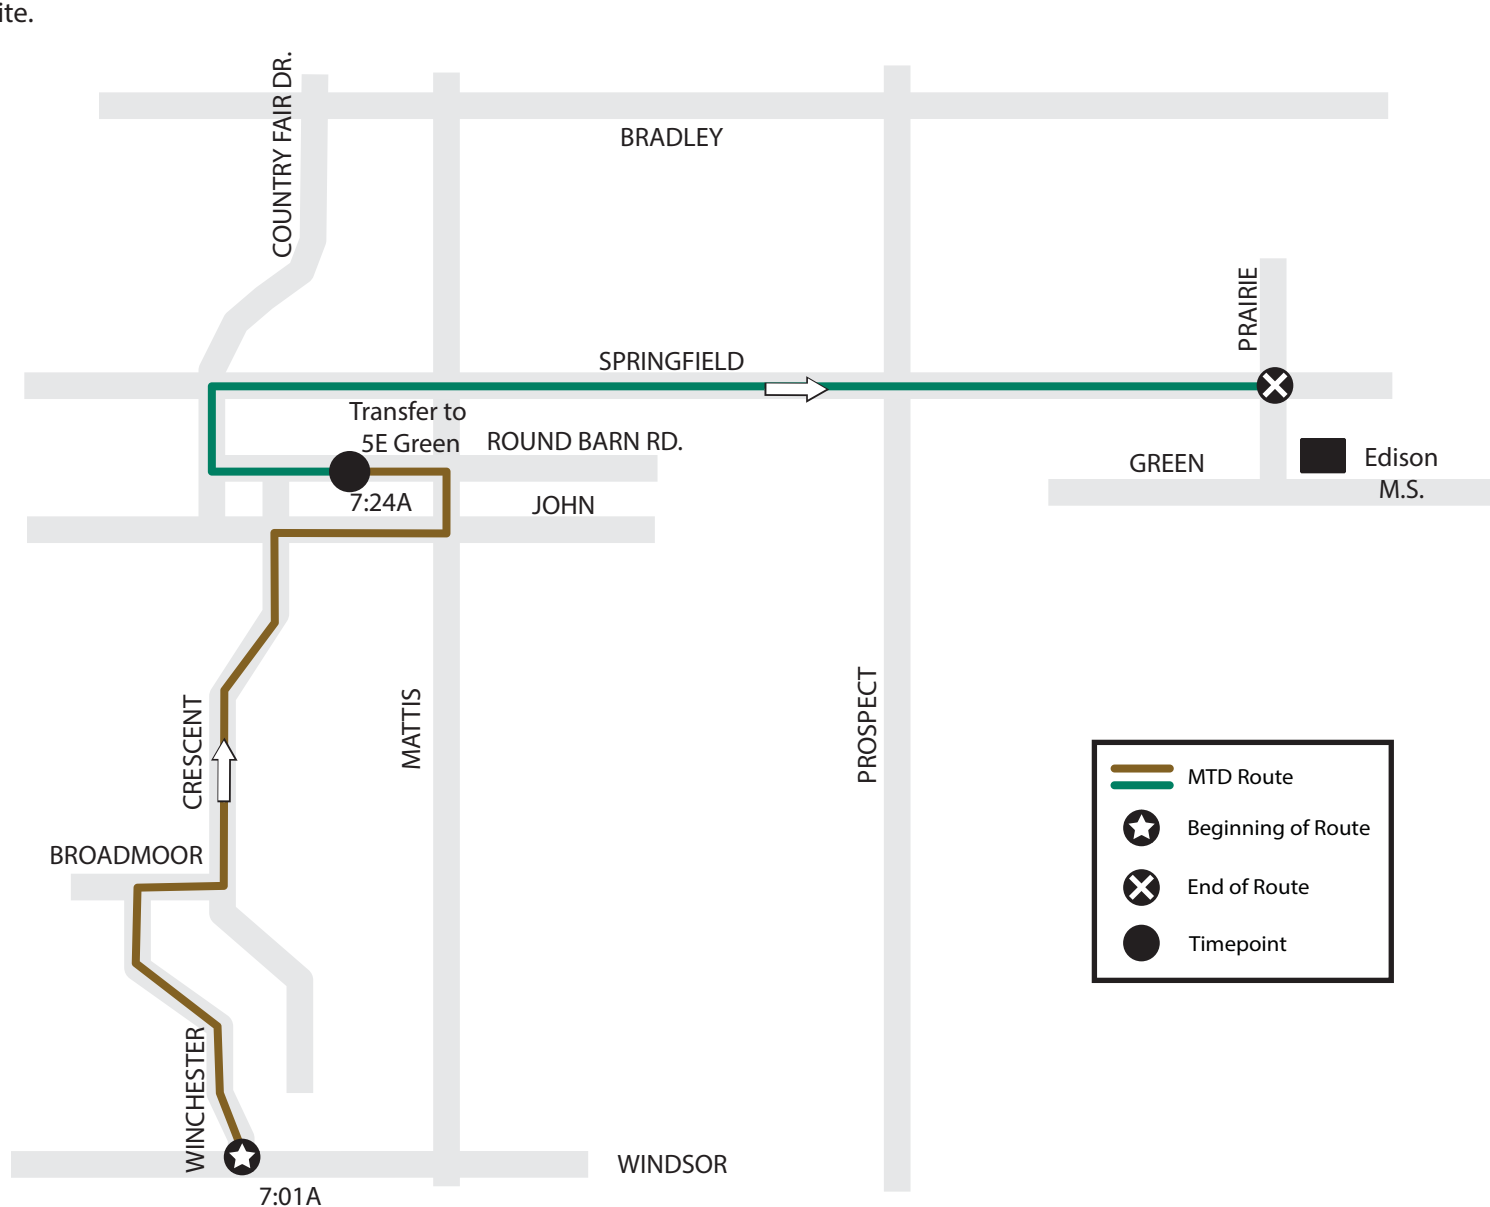

SOUTHWOOD TO EDISON MIDDLE SCHOOL

AM ONLY - 9A Brown Route serving Southwood and Brookshire Areas

The trip starts as a 9A Brown at Windsor & Winchester at 7:01A and is due to arrive at Round Barn Road at 7:11A. At Round Barn, riders transfer to the 5E Green departing at 7:24A, continuing to Edison Middle School. The transfer at Round Barn is monitored by an MTD Street Supervisor. This route then continues via Country Fair Drive to Springfield to Prairie.

MTD will board and alight at designated stops. To find your closest designated stop, please call (217.384.8188) or visit our website.

thrive

217.384.8188

mtd.org

*map not to scale