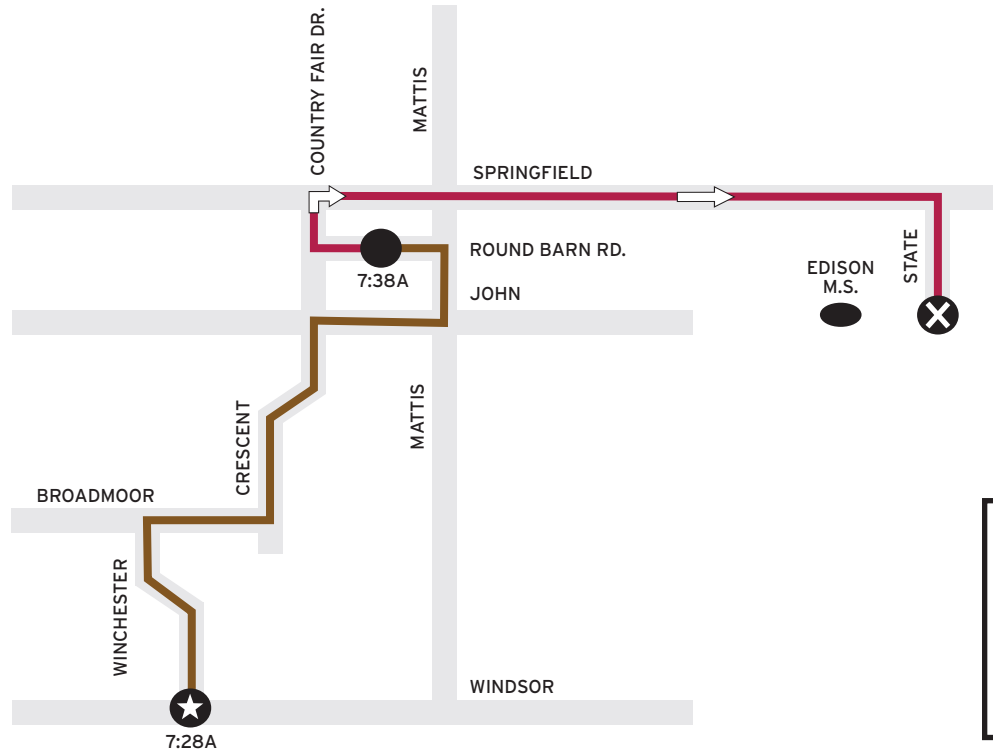

SOUTHWOOD TO EDISON MIDDLE SCHOOL

AM ONLY - 9A Brown, 17E Cherry
Serving Southwood and Brookshire areas

The trip starts at the corner of Windsor & Winchester at 7:28A and continues Winchester to Broadmoor to Crescent to John to Mattis and arrives at Round Barn Road at 7:38A. At Round Barn, riders transfer to the regular 17E Cherry. Route continues to Edison Middle School via Country Fair Drive to Springfield to State.

MTD will board and alight riders at designated stops.
To find your closest designated stop, please call
(217.384.8188) or visit our website.

- MTD Route
- Beginning of Route
- End of Route
- Timepoint

*map not to scale