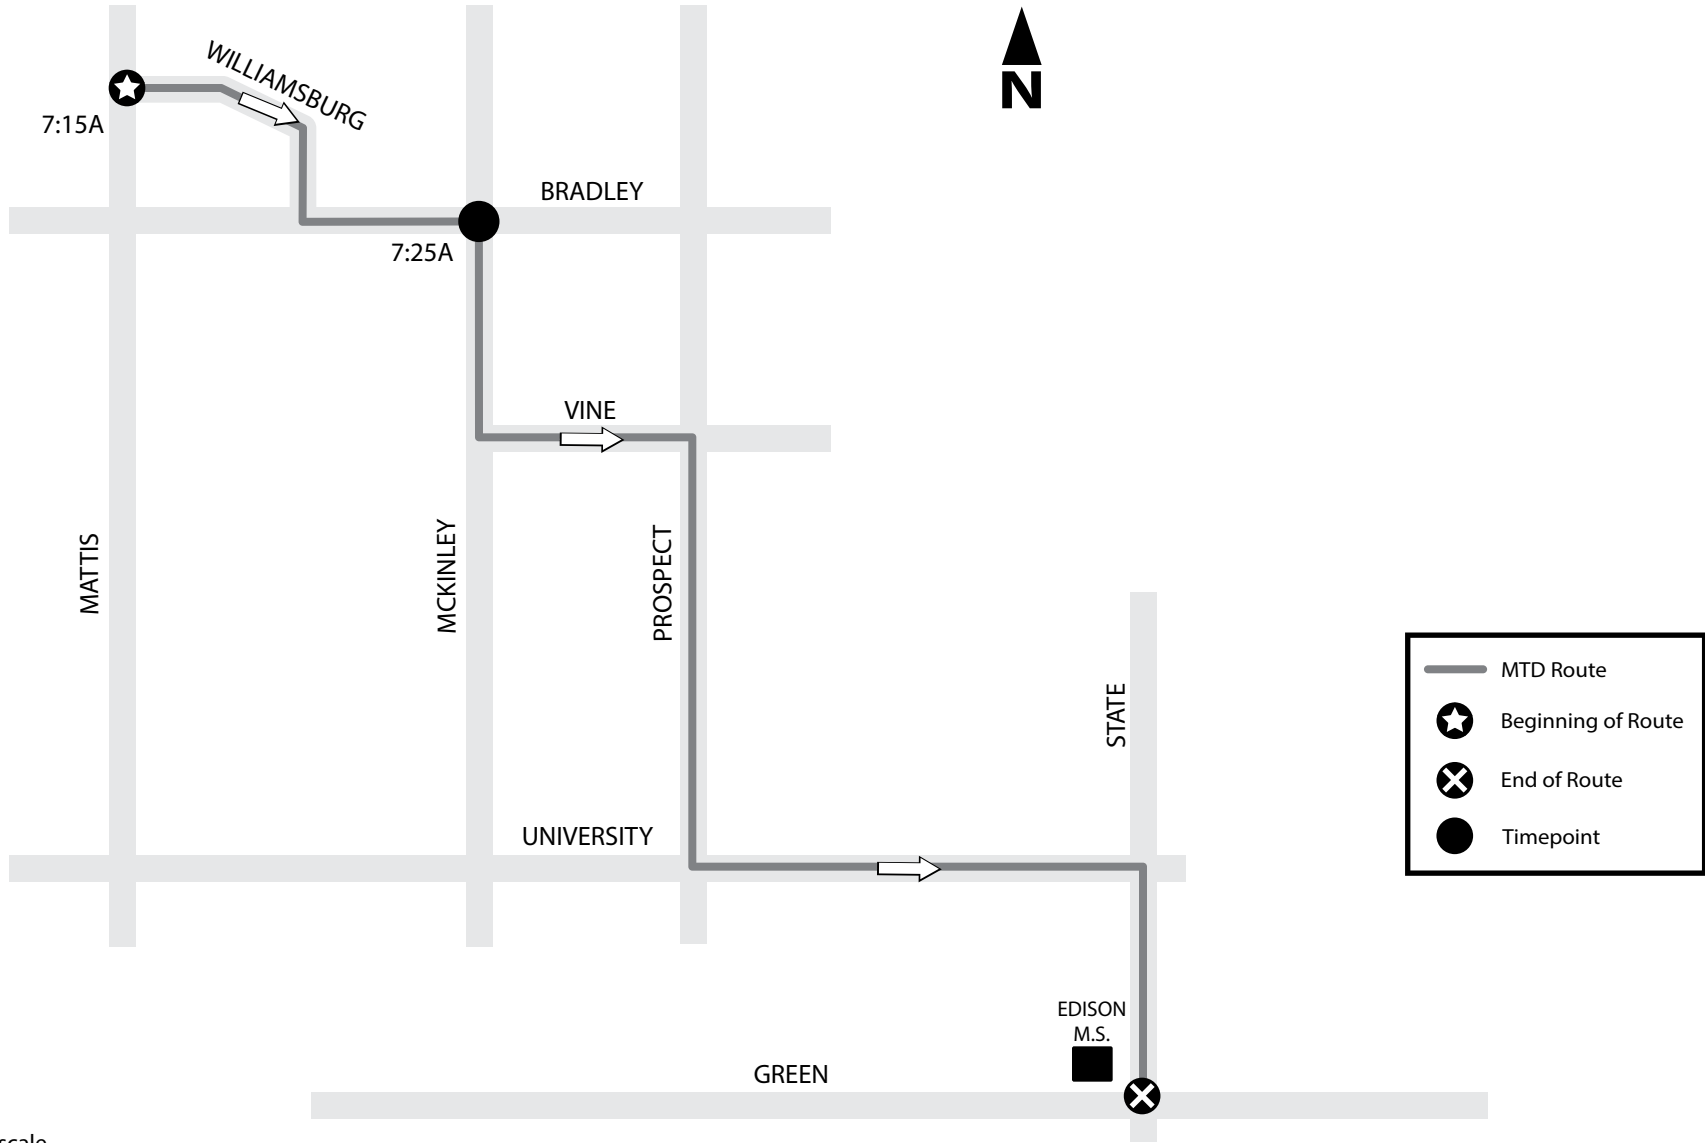

WILLIAMSBURG AREA TO EDISON MIDDLE SCHOOL

AM ONLY - 7 Grey East Route serving the Williamsburg, Bradley (between Mattis and McKinley), Bradley & McKinley, and Vine Street (West of Prospect) Areas

The trip starts at the corner of Mattis & Williamsburg at 7:15A and is due at Bradley & McKinley at 7:25A. The route continues to Edison Middle School via McKinley to Vine to Prospect to University to State to Green.

MTD will board and alight at designated stops. To find your closest designated stop, please call (217.384.8188) or visit our website.

*map not to scale