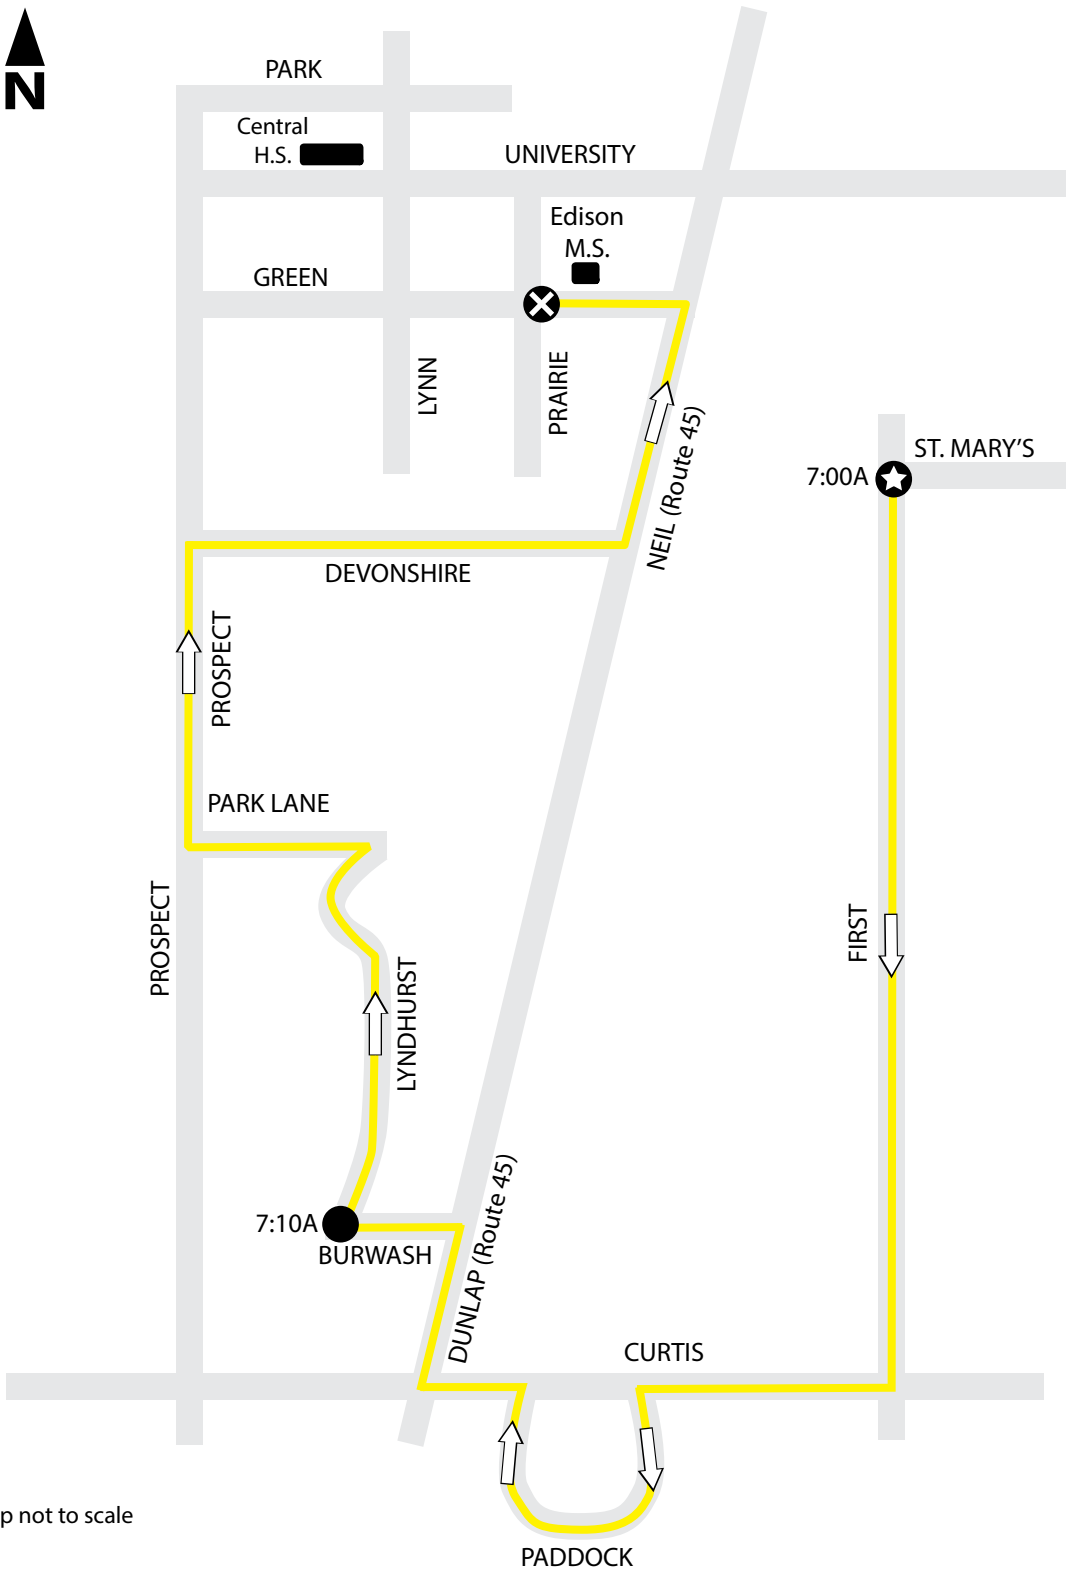

### **WINFIELD VILLAGE TO EDISON MIDDLE SCHOOL**

AM ONLY - 1 Yellow North Route serving South First Street, Winfield Village, Windsor Park, and Colony West Areas

The trip starts at the corner of First & St. Mary's at 7:00A and is due to arrive at Lyndhurst & Burwash at 7:10A. Route continues to Edison Middle School via Lyndhurst to Park Lane to Prospect to Devonshire to Neil to Green to Prairie.

MTD will board and alight at designated stops. To find your closest designated stop, please call (217.384.8188) or visit our website.

\*map not to scale