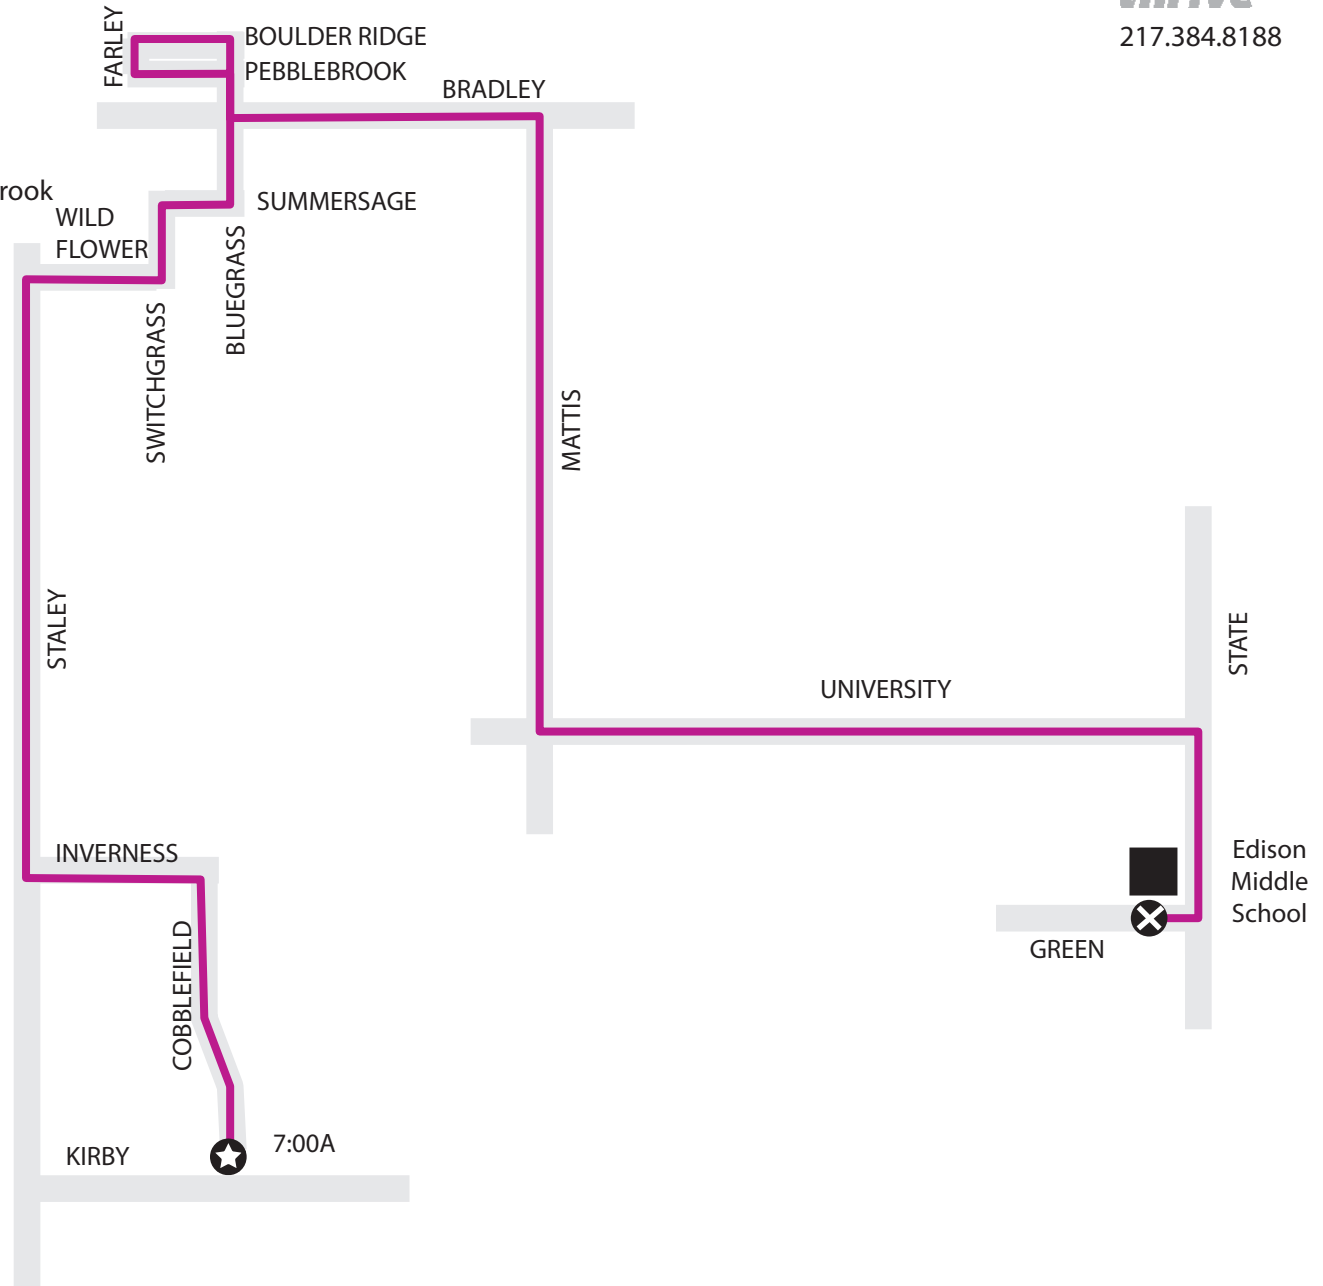

thrive

217.384.8188

mtd.org

TURNBERRY RIDGE/SAWGRASS/BOULDER RIDGE TO EDISON MIDDLE SCHOOL

AM ONLY - 16A Pink #1 Route serving Turnberry Ridge, Sawgrass, and Boulder Ridge Areas.

The trip starts at the Kirby and Cobblefield and continues Cobblefield to Inverness to Staley to Wildflower to Switchgrass to Summersage to Bluegrass to Boulder Ridge to Farley to Pebblebrook to Bradley to Mattis to University to State to Green to Edison Middle School.

MTD will board and alight riders at designated stops. To find your closest designated stop, please call (217.384.8188) or visit our website.

	MTD Route
	Beginning of Route
	End of Route
	Timepoint

*map not to scale