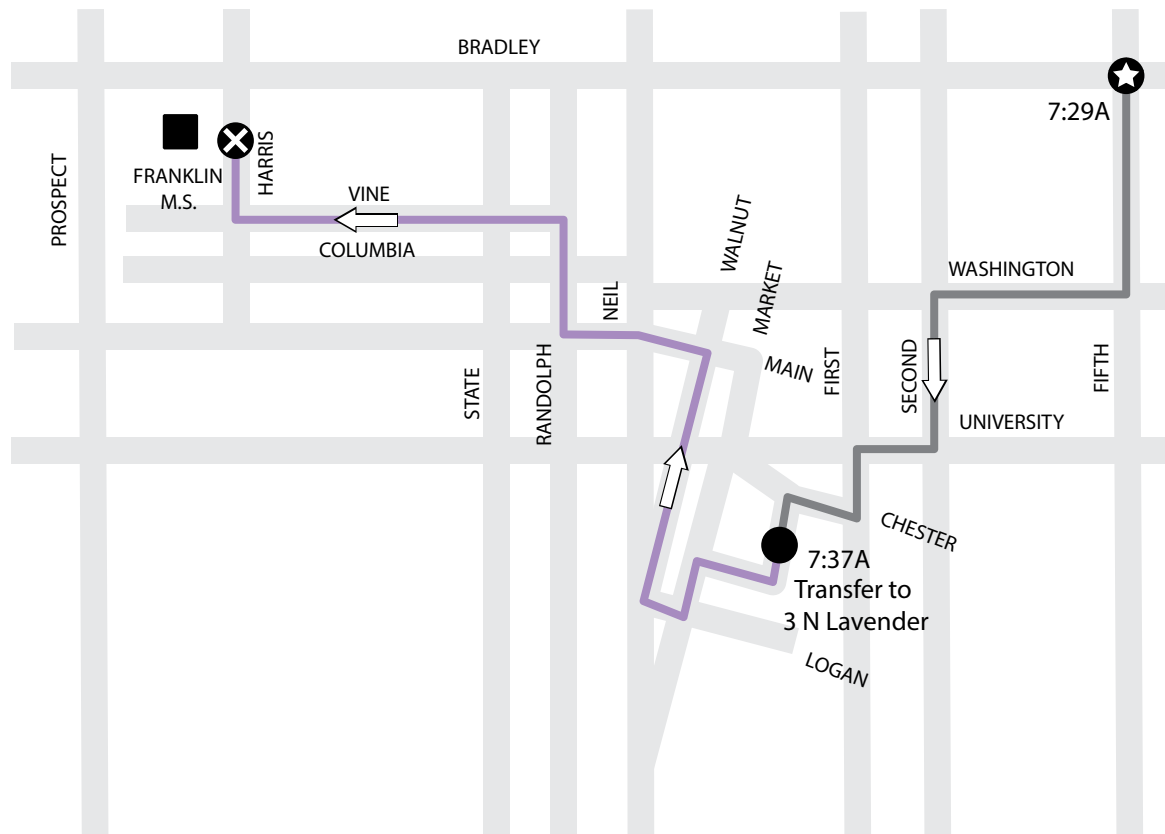

**FIFTH AND BRADLEY TO FRANKLIN MIDDLE SCHOOL**

AM ONLY - 7 Grey West serving the Fifth & Bradley Area

The trip starts at the corner of Fifth & Bradley at 7:29A and is due at Illinois Terminal at 7:37A. At Illinois Terminal, riders transfer to the 3N Lavender. Route continues to Franklin Middle School via Market to Logan to Walnut to Main to Church to Randolph to Vine to Harris.

MTD will board and alight at designated stops. To find your closest designated stop, please call (217.384.8188) or visit our website.

	MTD Route
	Beginning of Route
	End of Route
	Timepoint

\*map not to scale