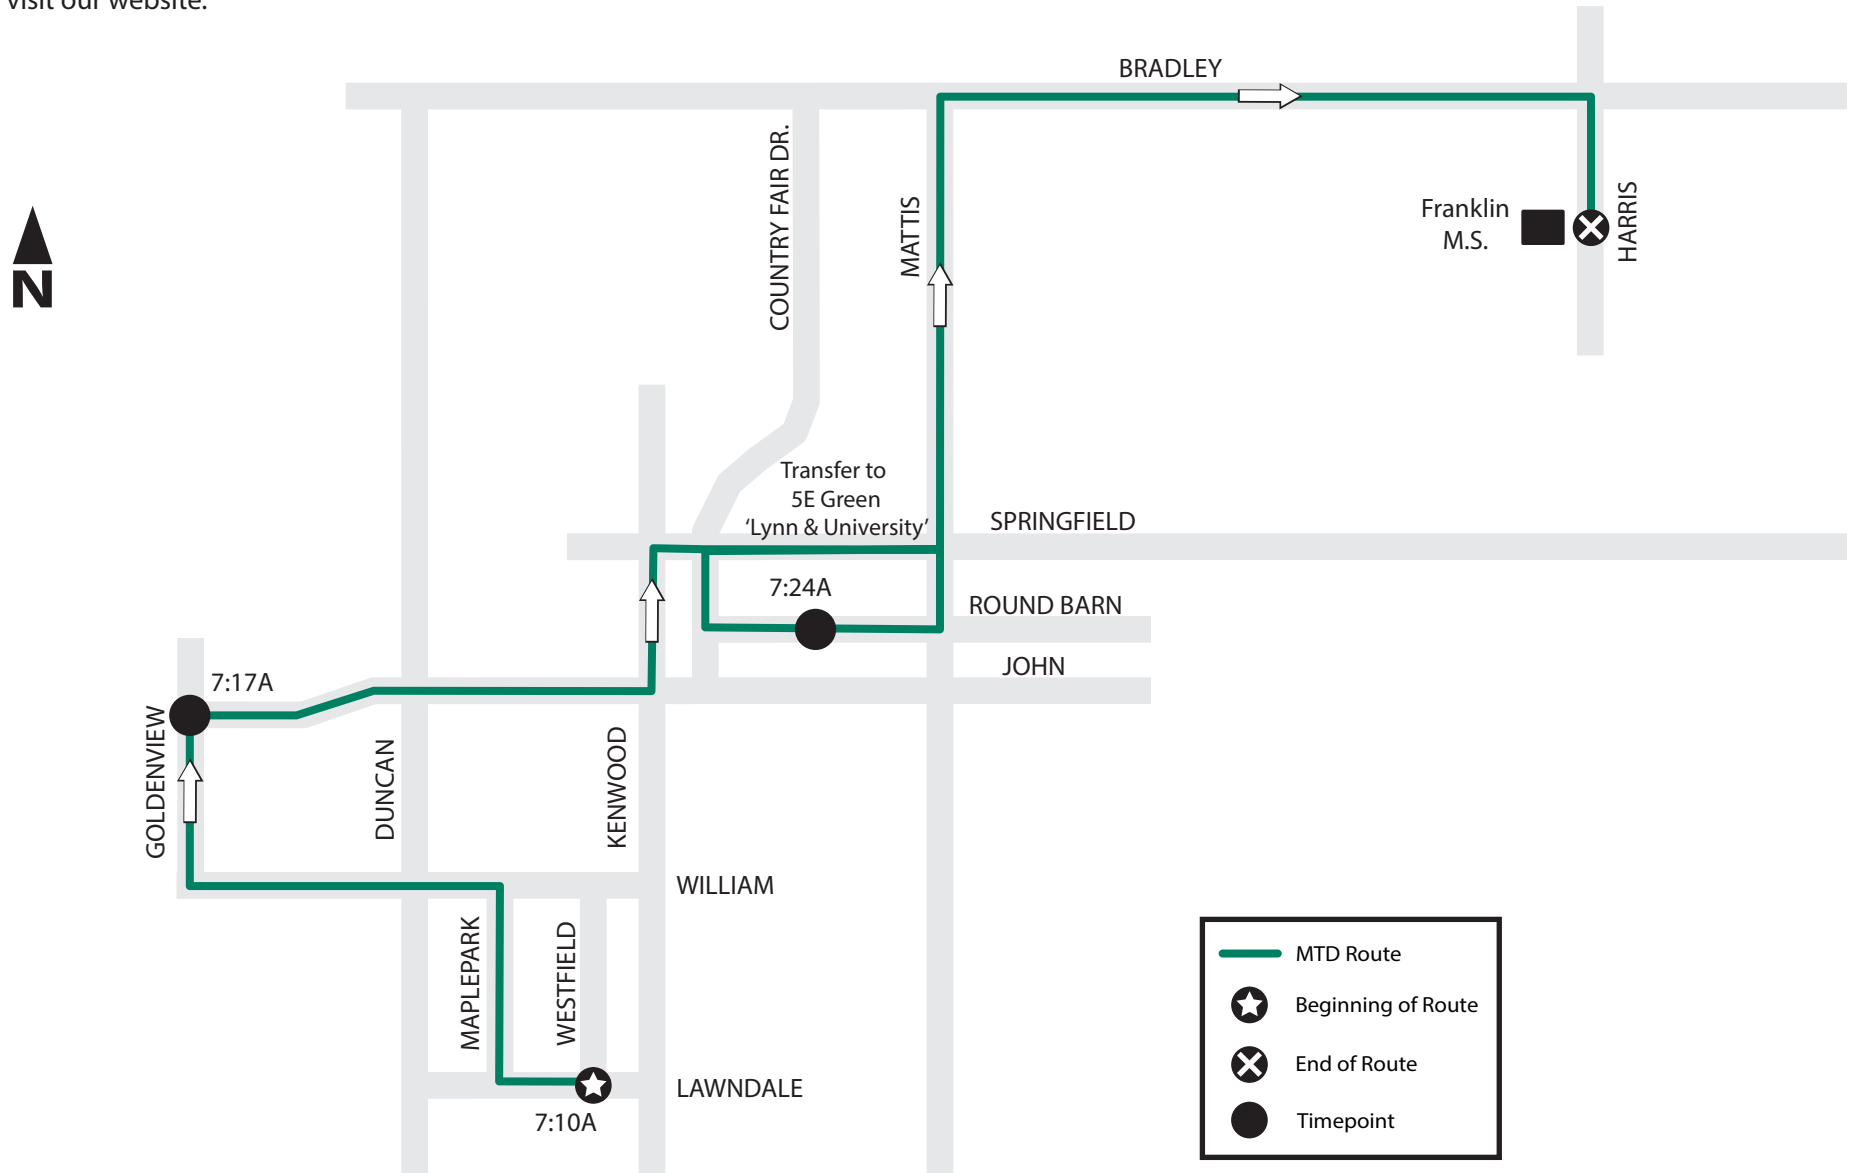

# HOLIDAY PARK TO FRANKLIN MIDDLE SCHOOL

AM ONLY - 5 Green East Route serving the Holiday Park Area

The trip starts at the corner of Westfield & Lawndale at 7:10A, is due to arrive at Goldenview & John at 7:17A, and at Round Barn Road at 7:24A. At Round Barn, riders transfer to the 5E Green 'Lynn & University' Route continues to Franklin Middle School via Country Fair Drive to Springfield to Mattis to Bradley to Harris.

MTD will board and alight at designated stops. To find your closest designated stop, please call (217.384.8188) or visit our website.

\*map not to scale