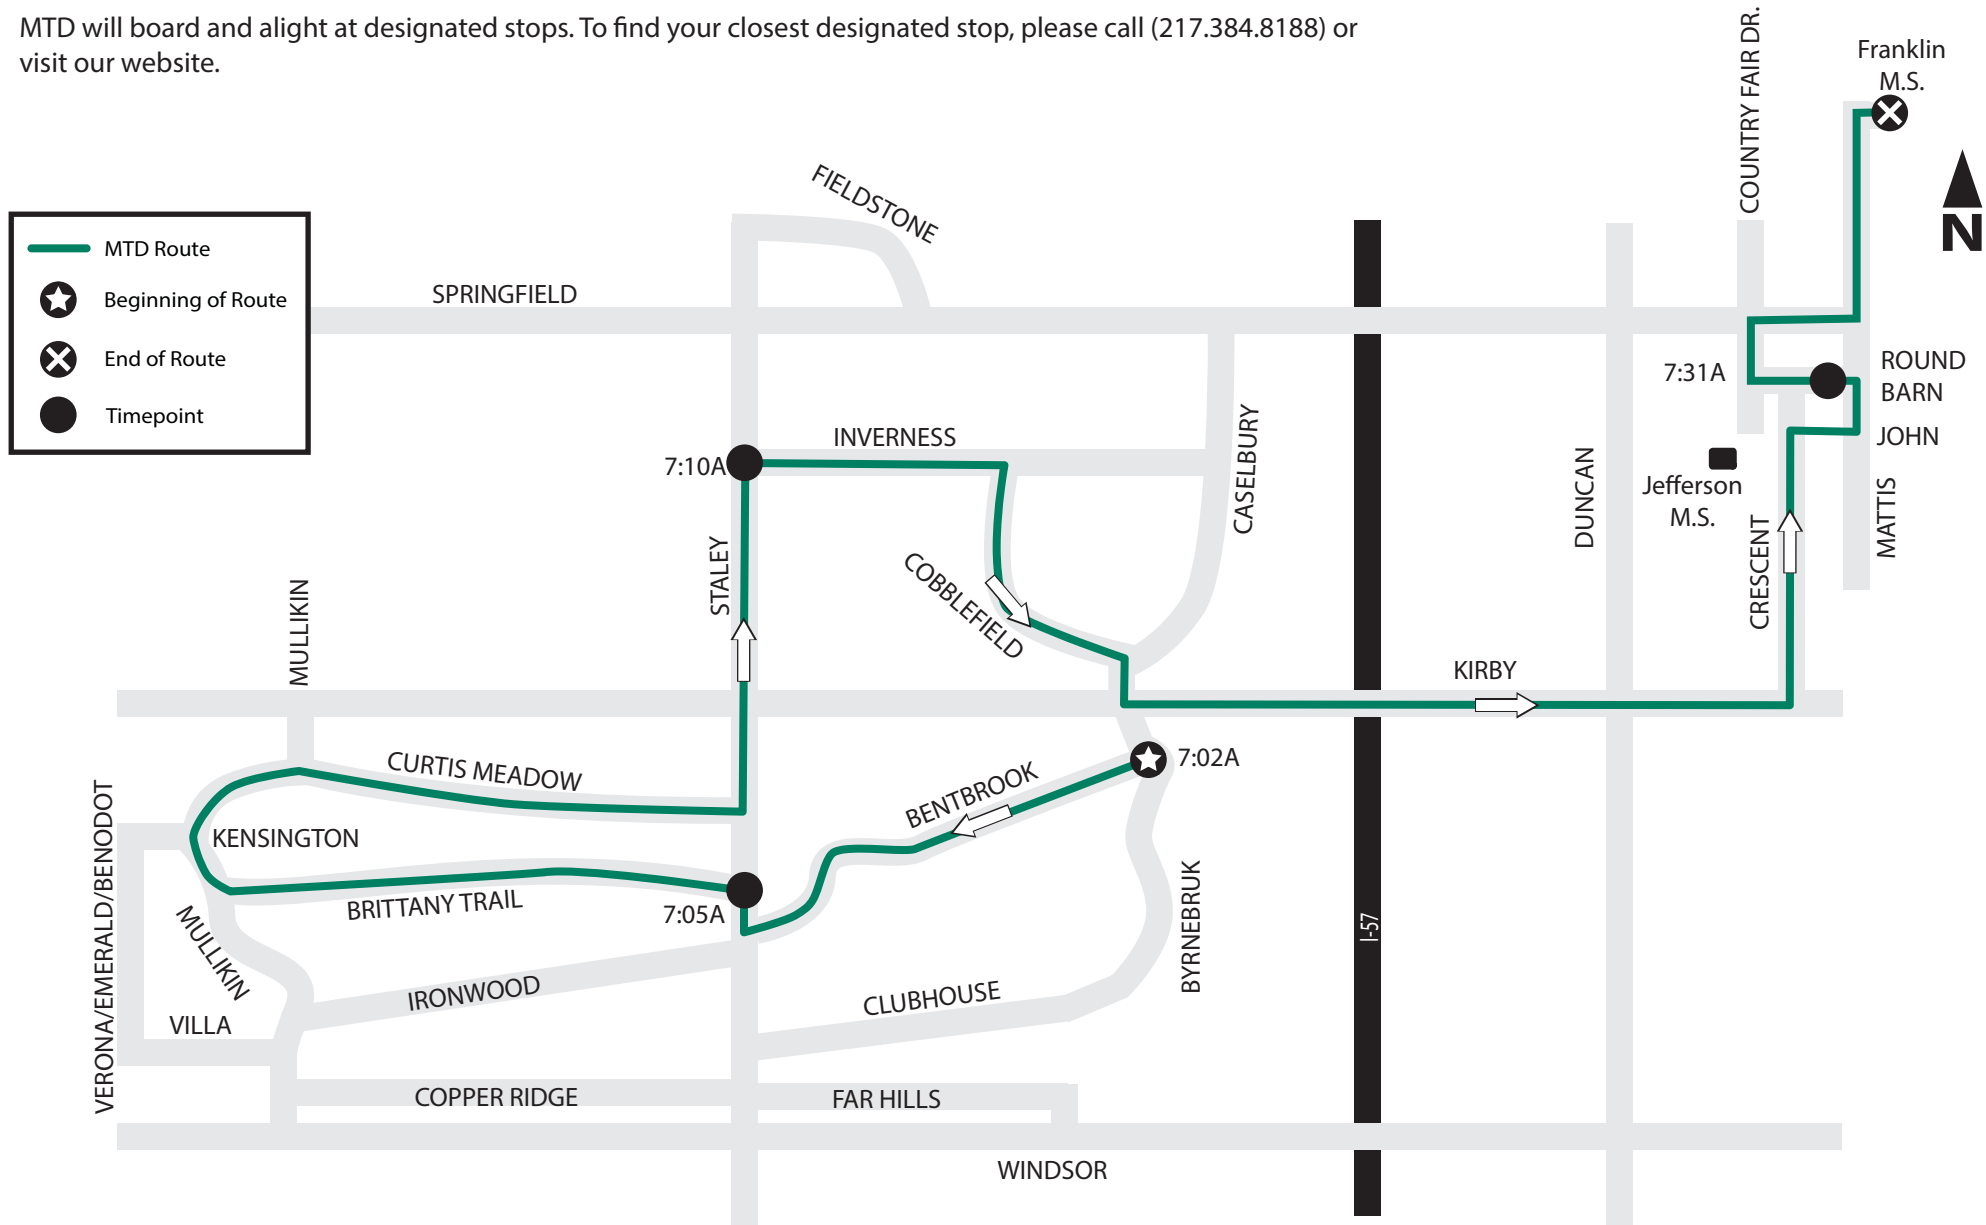

## LINCOLNSHIRE FIELDS WEST TO FRANKLIN MIDDLE SCHOOL

AM ONLY - 5 Green East Express Route serving Lincolnshire Fields West, Trails of Brittany, Glenshire, and Turnberry Areas

The trip starts at the corner of Cobblefield & Bentbrook at 7:02A, is due to arrive at Brittany Trail & Staley at 7:05A, Inverness & Staley at 7:10A, and Round Barn Road at 7:31A. Route continues to Franklin Middle School via Country Fair Drive to Springfield to Mattis to Bradley to Harris.

MTD will board and alight at designated stops. To find your closest designated stop, please call (217.384.8188) or visit our website.

\*map not to scale