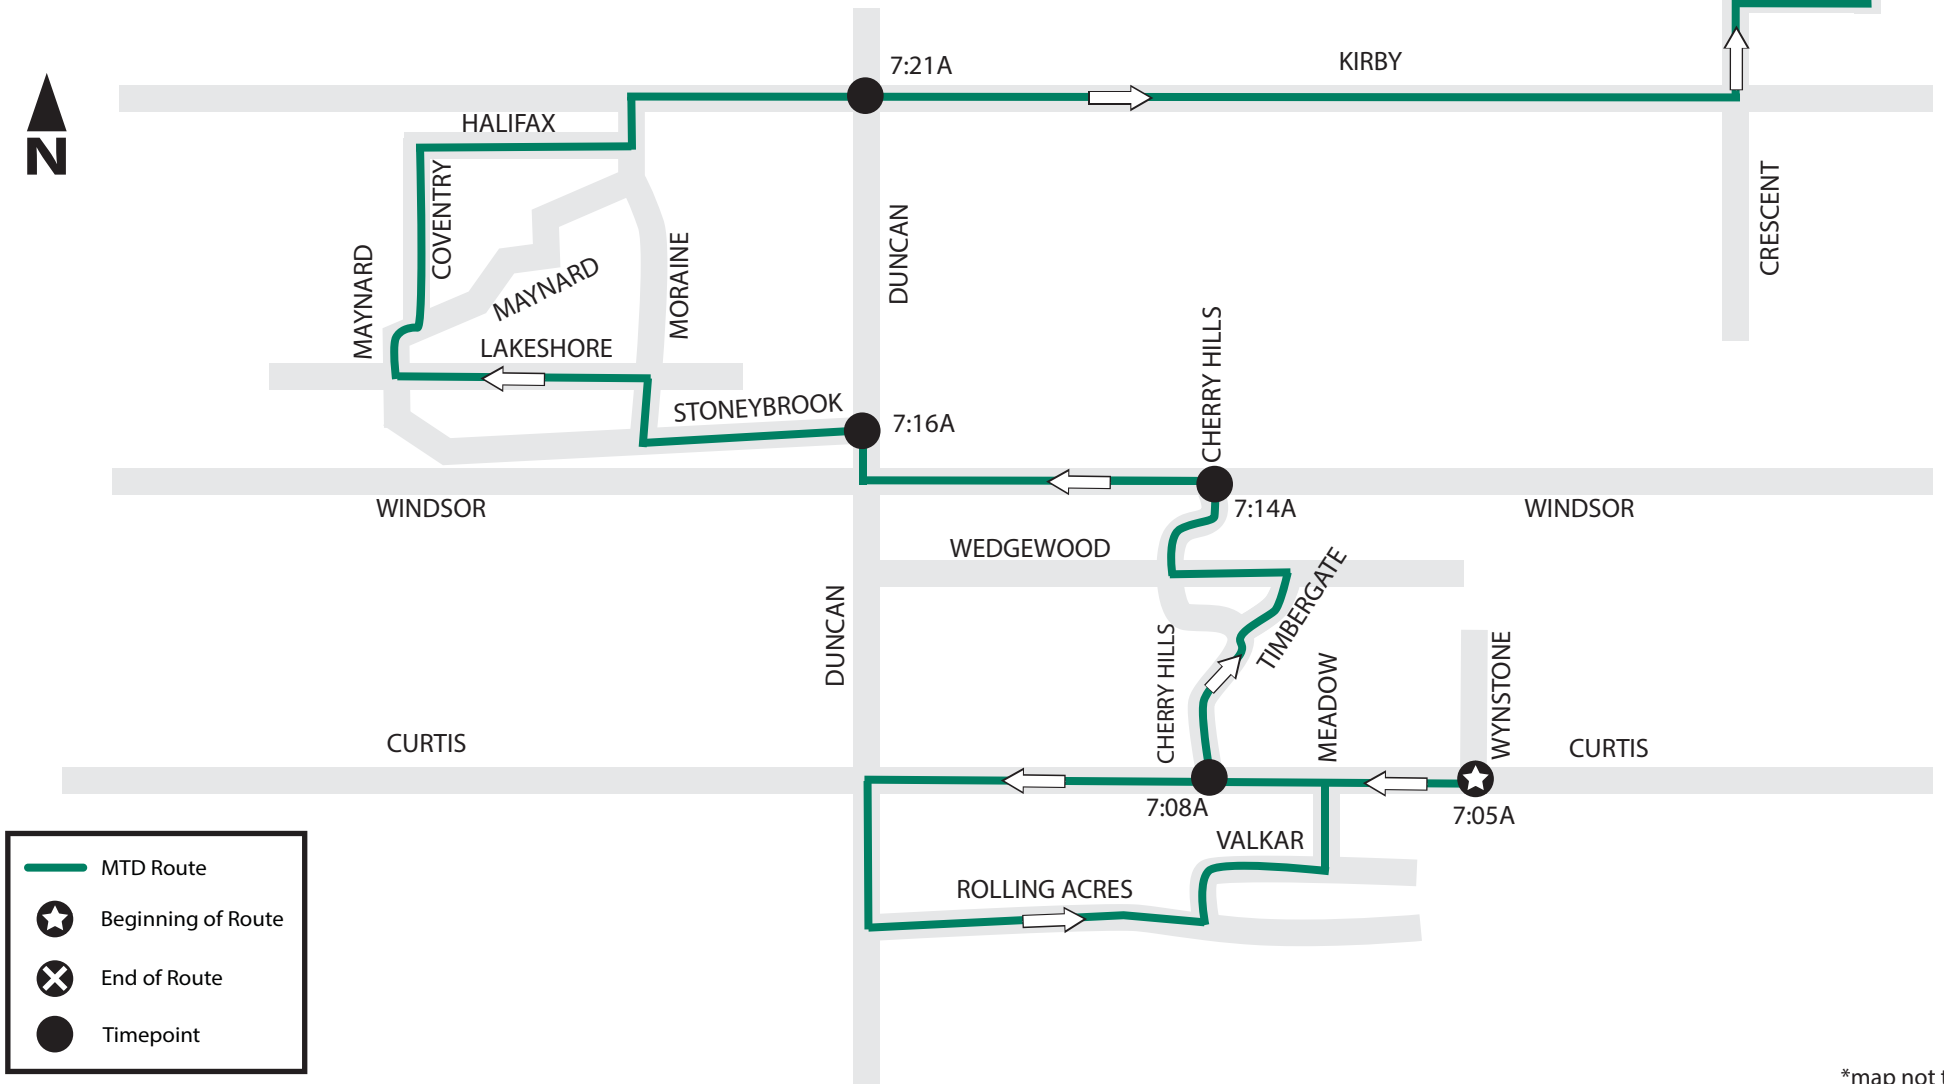

ROLLING ACRES/CHERRY HILLS TO FRANKLIN MIDDLE SCHOOL

AM ONLY - 5 Green East Express Route serving Rolling Acres, North Cherry Hills via Windsor, Robeson Meadows East, and Maynard Lake Areas

The trip starts at the corner of Curtis & Wynstone at 7:05A and is due to arrive at Curtis & Cherry Hills at 7:08A; Cherry Hills & Windsor at 7:14A; Duncan & Stoneybrook at 7:16A; and Kirby & Duncan at 7:21A. Riders transfer at Round Barn Road (due at 7:31A) to the 5E Green "Harris & Harvard." This route continues to Franklin Middle School via Country Fair Drive to Springfield to Mattis to Bradley to Harris.

MTD will board and alight at designated stops. To find your closest designated stop, please call (217.384.8188) or visit our website.

217.384.8188 mtd.org

At Round Barn Rd. -
Transfer to 5E Green
"Harris & Harvard"

Franklin
M.S.

- MTD Route
- Beginning of Route
- End of Route
- Timepoint

*map not to scale