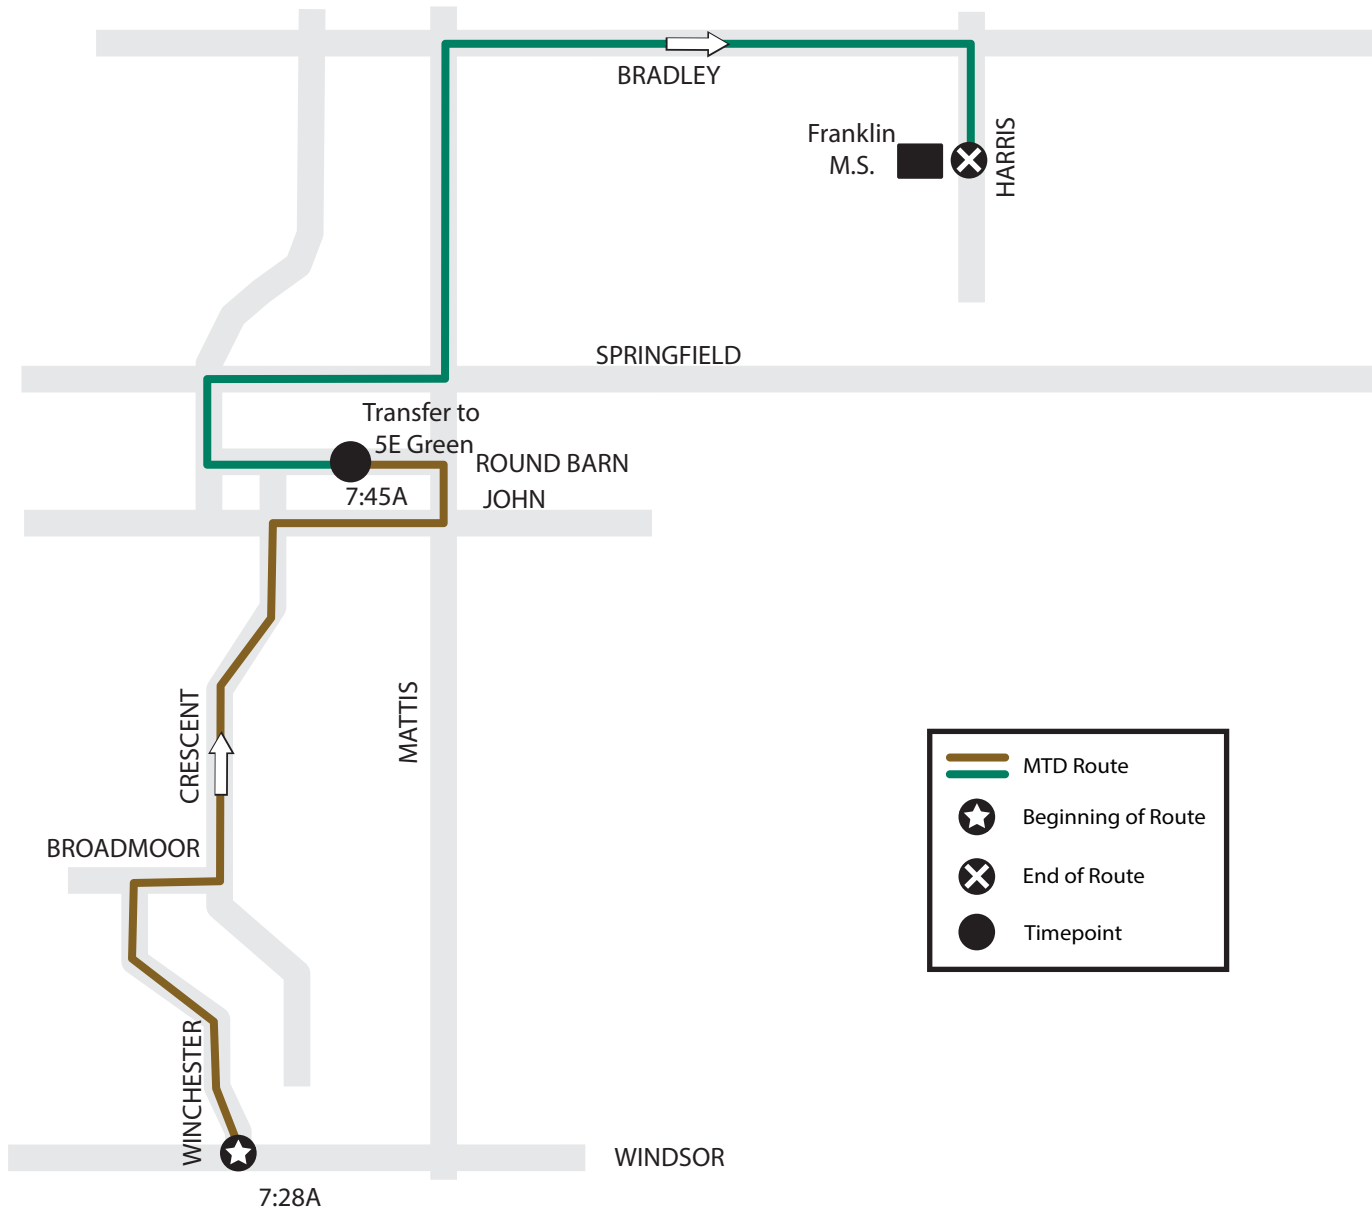

# SOUTHWOOD TO FRANKLIN MIDDLE SCHOOL

AM ONLY - 9A Brown Route serving Southwood and Brookshire Areas

The trip starts at the corner of Windsor & Winchester at 7:28A and is due to arrive at Round Barn Road at 7:38A. At Round Barn, riders transfer to the 5E Green at 7:45A continuing to Franklin Middle School. Route continues via Country Fair Drive to Springfield to Mattis to Bradley to Harris.

MTD will board and alight at designated stops. To find your closest designated stop, please call (217.384.8188) or visit our website.

\*map not to scale