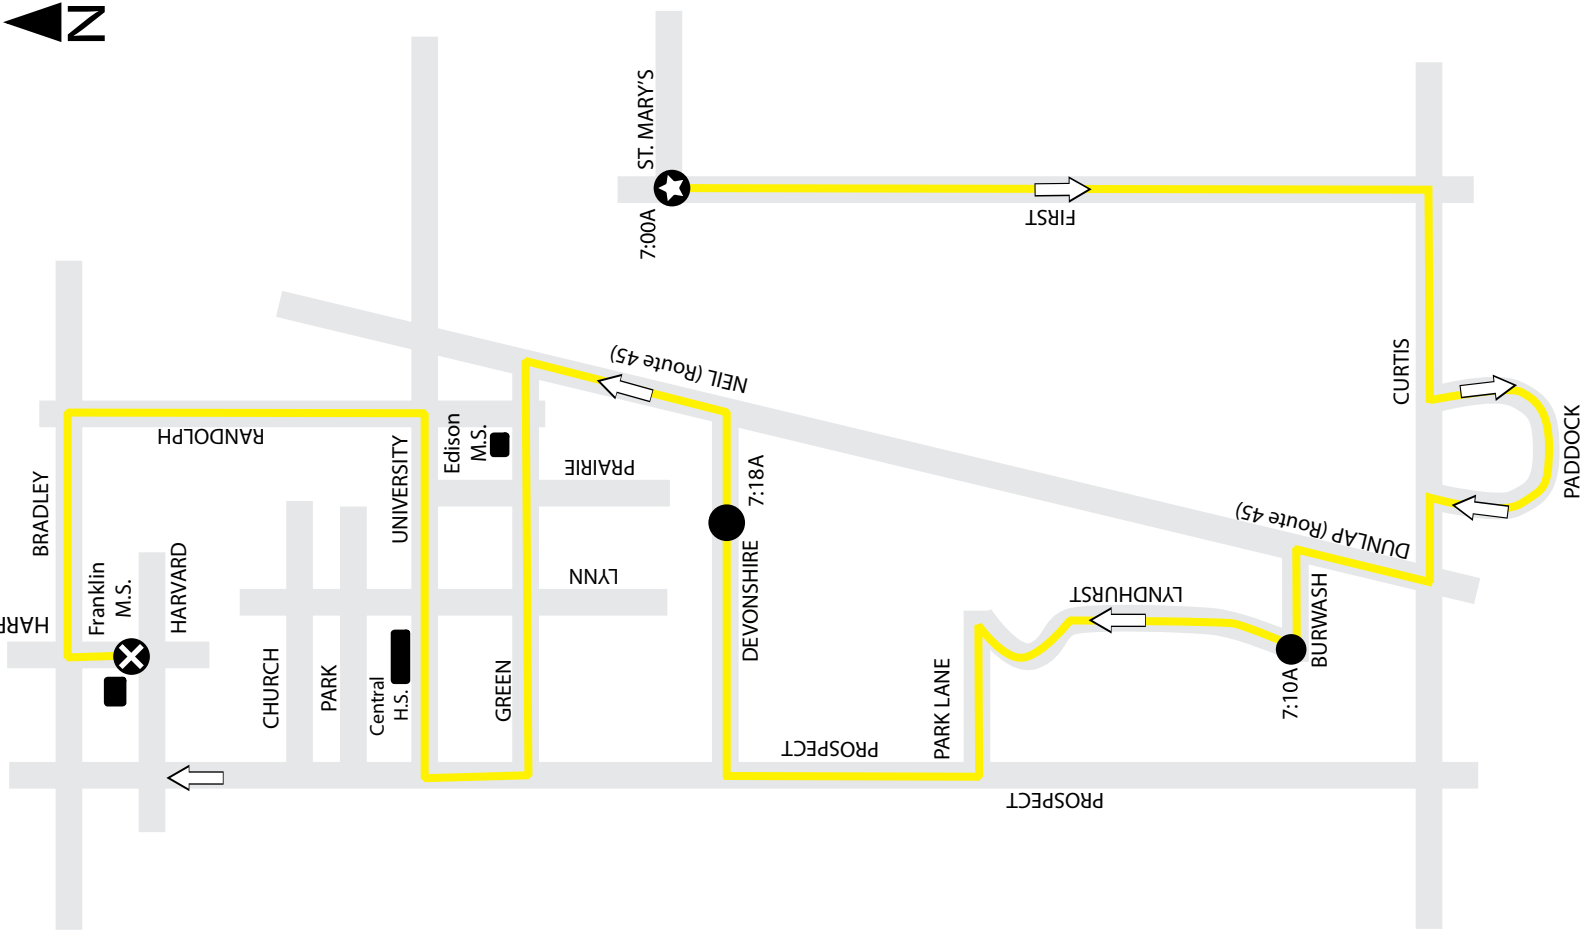

217.384.8188 mtd.org

WINFIELD VILLAGE TO FRANKLIN MIDDLE SCHOOL

AM ONLY - 1 Yellow North Route serving South First Street, Winfield Village, Windsor Park, and Colony West Areas

The trip starts at the corner of First & St. Mary's at 7:00A, due at Lyndhurst & Burwash at 7:10A, and due at Fox & Devonshire at 7:18am. Route then continues to Franklin Middle School via Lyndhurst to Park Lane to Prospect to Devonshire to Neil to Green to Prospect to University to Randolph to Bradley to Harris.

MTD will board and alight at designated stops. To find your closest designated stop, please call (217.384.8188) or visit our website.

*map not to scale