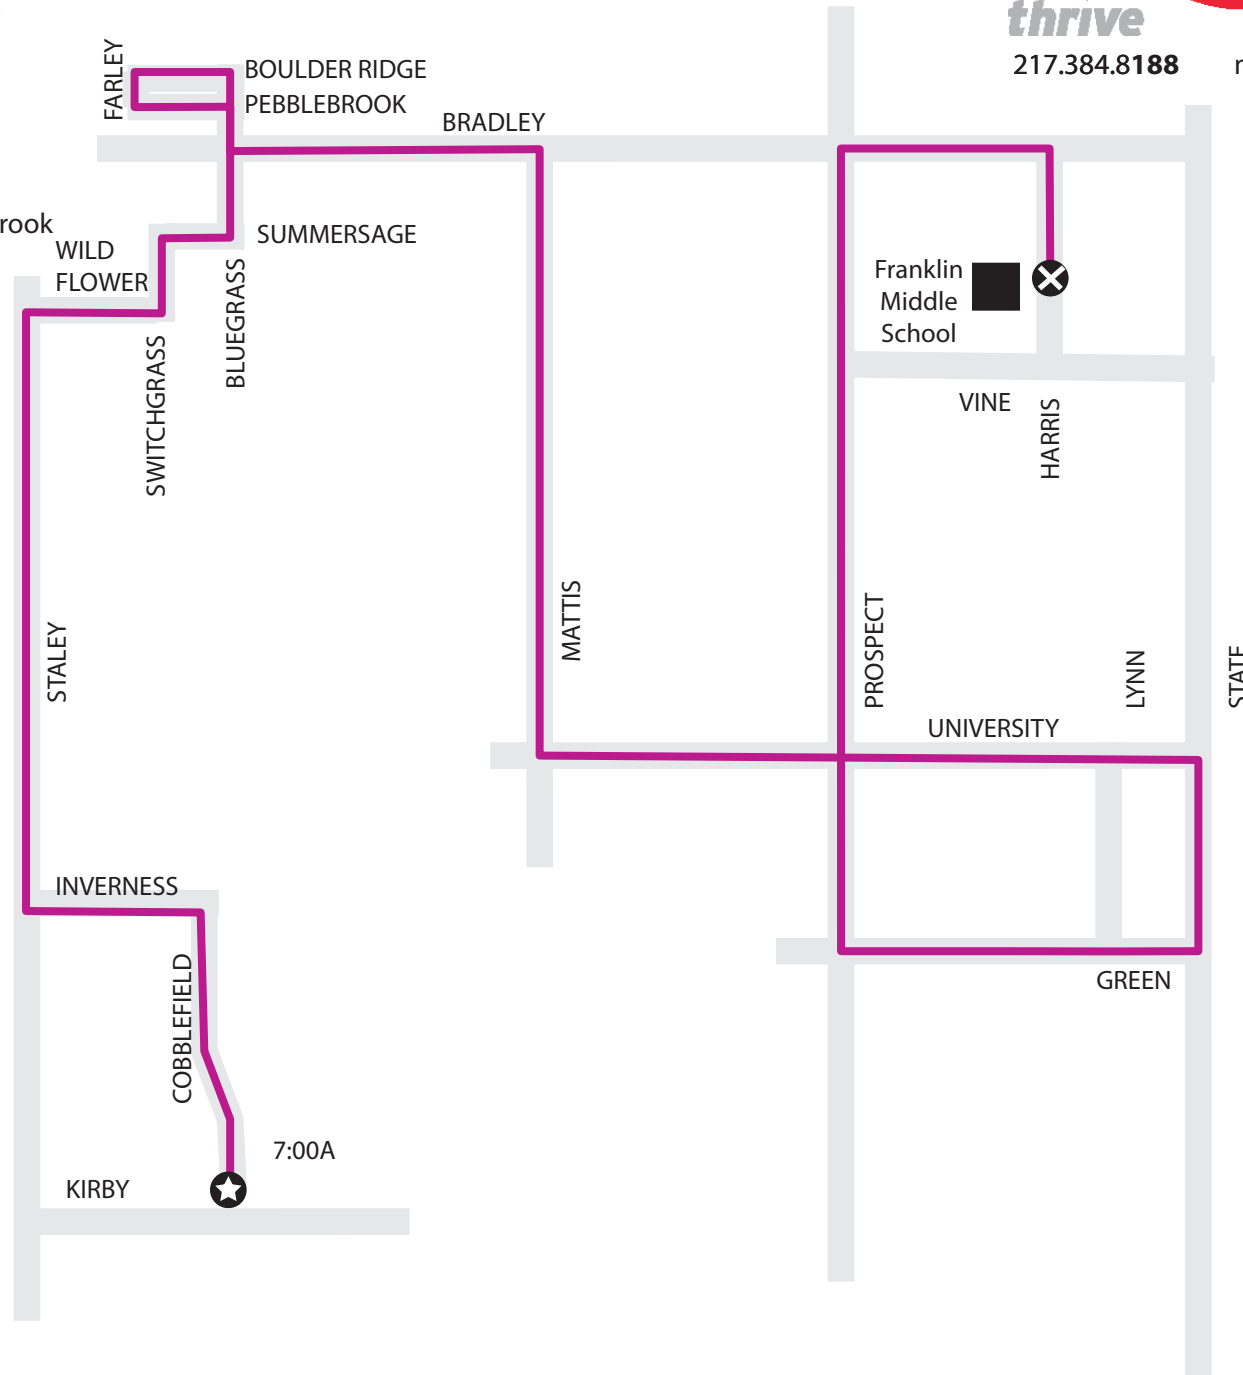

TURNBERRY RIDGE/SAWGRASS/BOULDER RIDGE TO FRANKLIN MIDDLE SCHOOL

AM ONLY - 16A Pink #1 Route serving Turnberry Ridge, Sawgrass, and Boulder Ridge Areas.

The trip starts at the Kirby and Cobblefield and continues Cobblefield to Inverness to Staley to Wildflower to Switchgrass to Summersage to Bluegrass to Boulder Ridge to Farley to Pebblebrook to Bradley to Mattis to University to State to Green to Prospect to Bradley to Harris to Franklin Middle School.

MTD will board and alight riders at designated stops. To find your closest designated stop, please call (217.384.8188) or visit our website.

	MTD Route
	Beginning of Route
	End of Route
	Timepoint