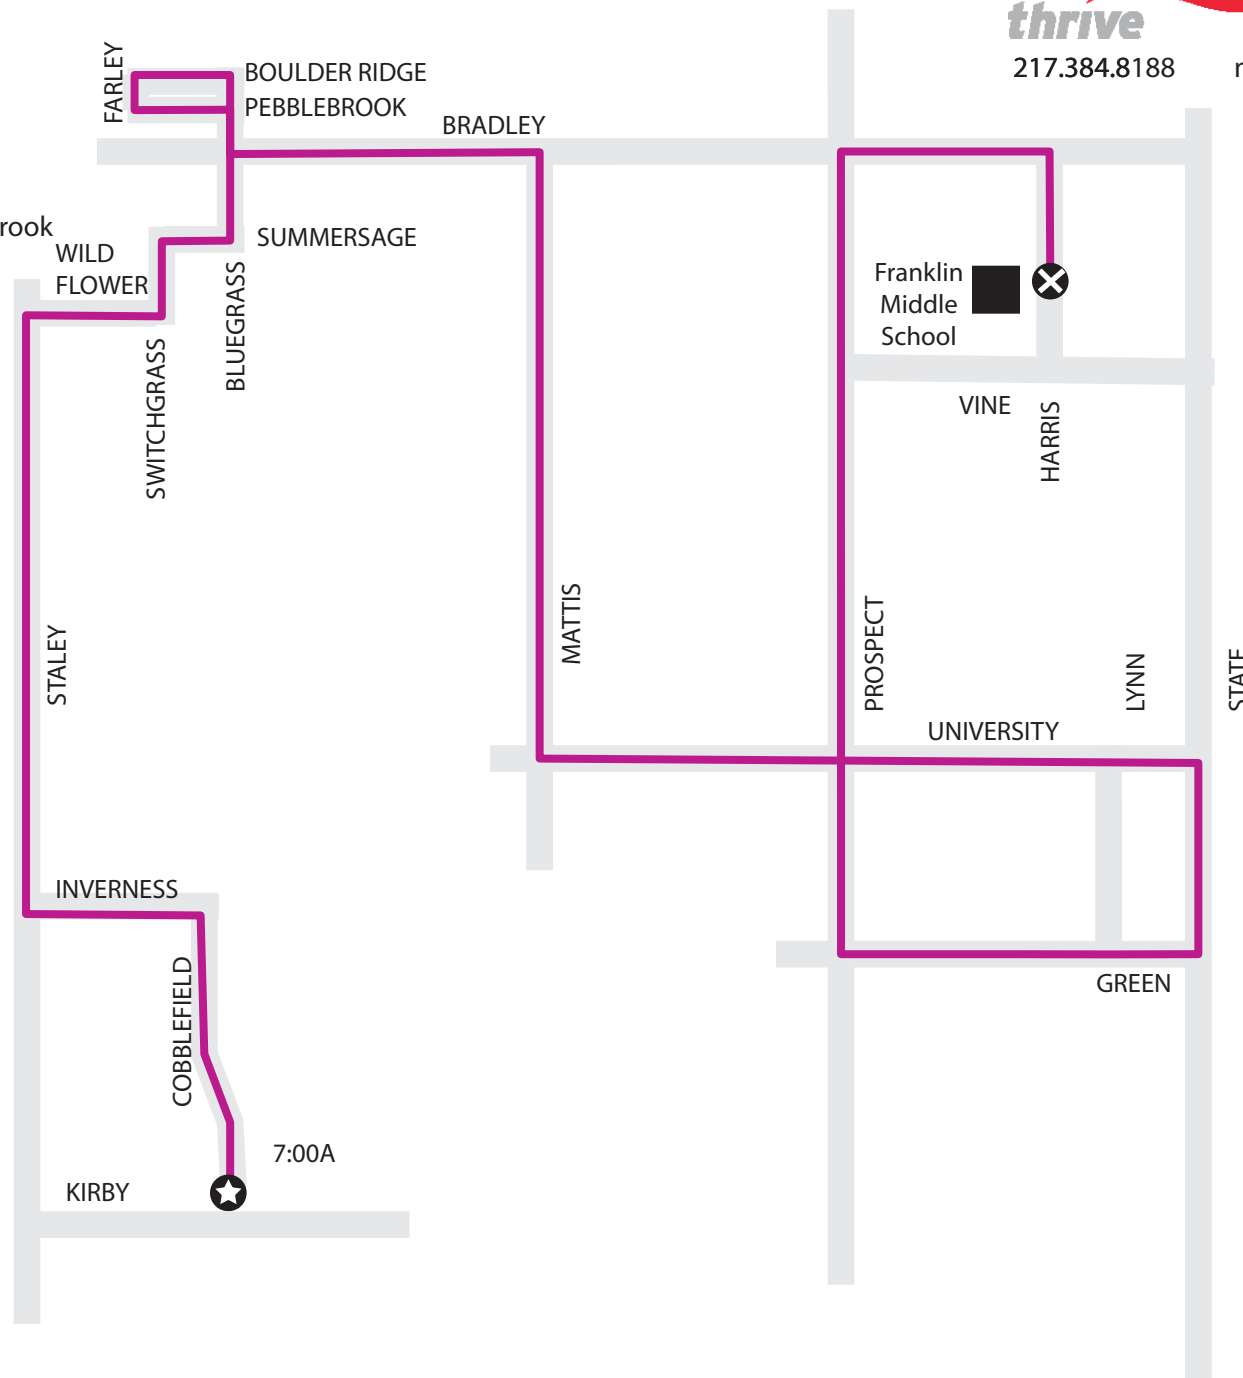

**TURNBERRY RIDGE/SAWGRASS/BOULDER RIDGE  
TO FRANKLIN MIDDLE SCHOOL**

AM ONLY - 16A Pink #1 Route serving Turnberry Ridge, Sawgrass, and Boulder Ridge Areas.

The trip starts at the Kirby and Cobblefield and continues Cobblefield to Inverness to Staley to Wildflower to Switchgrass to Summersage to Bluegrass to Boulder Ridge to Farley to Pebblebrook to Bradley to Mattis to University to State to Green to Prospect to Bradley to Harris to Franklin Middle School.

MTD will board and alight riders at designated stops. To find your closest designated stop, please call (217.384.8188) or visit our website.

-  MTD Route
-  Beginning of Route
-  End of Route
-  Timepoint

\*map not to scale