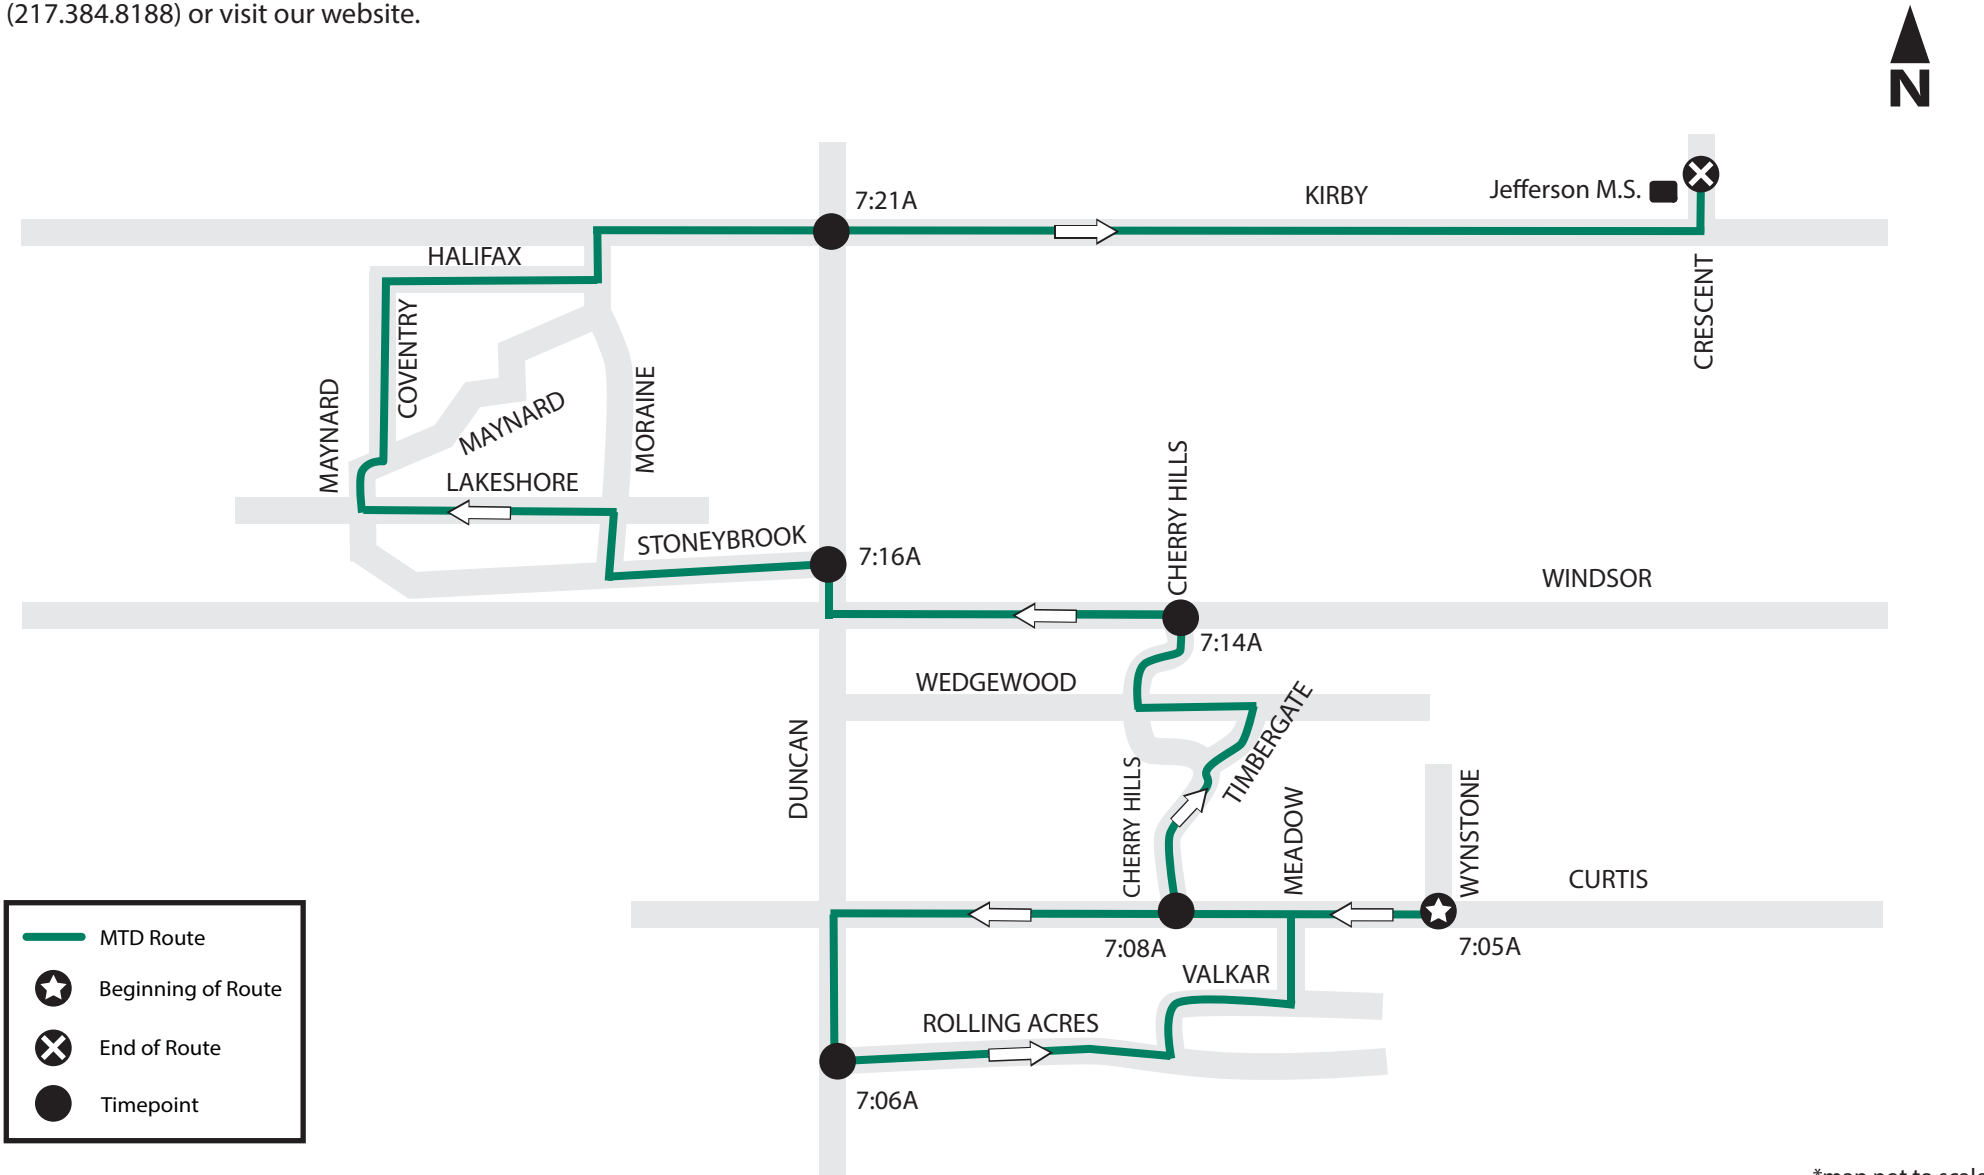

CHERRY HILLS TO JEFFERSON MIDDLE SCHOOL

AM ONLY - 5 Green East Express Route serving Rolling Acres, North Cherry Hills via Windsor, Robeson Meadows East, and Maynard Lake Areas

The trip starts at the corner of Curtis & Wynstone at 7:05A and is due to arrive at Duncan & Rolling Acres at 7:06A; Curtis & Cherry Hills at 7:08A; Cherry Hills & Windsor at 7:14A; Duncan & Stoneybrook at 7:16A; and Kirby & Duncan at 7:21A. Route continues to Jefferson Middle School via Kirby to Crescent.

MTD will board and alight at designated stops. To find your closest designated stop, please call (217.384.8188) or visit our website.

217.384.8188 mtd.org

*map not to scale