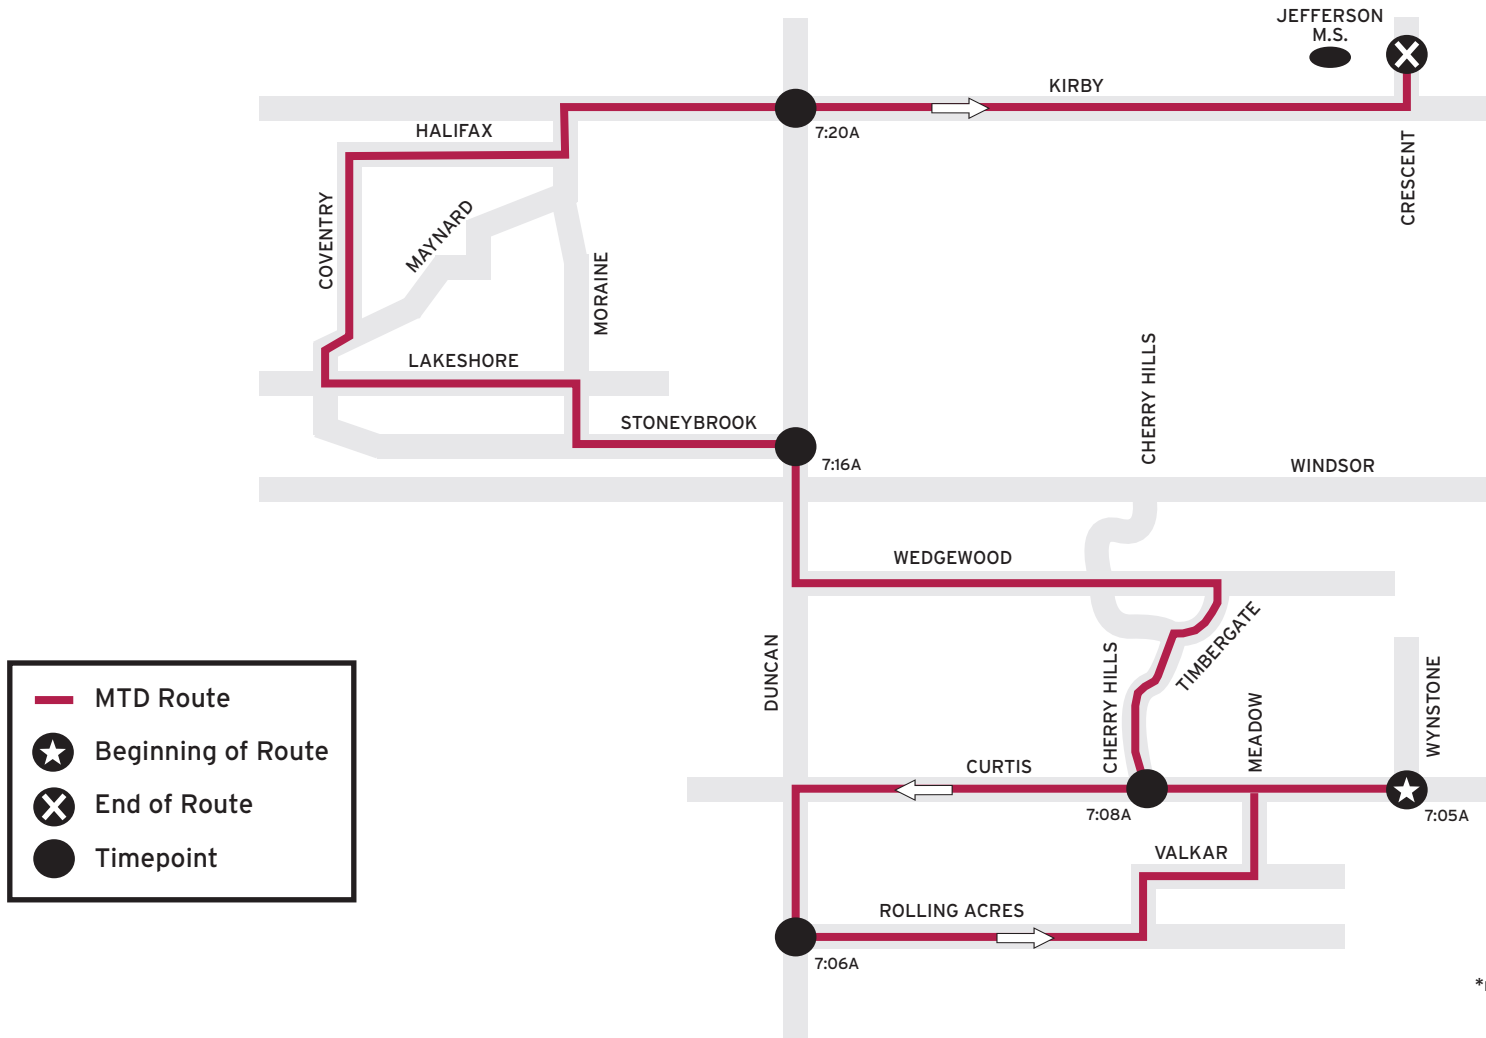

## CHERRY HILLS TO JEFFERSON MIDDLE SCHOOL

AM ONLY - 17E Cherry serving Rolling Acres, North Cherry Hills, Robeson Meadows East, and Maynard Lake Areas

The trip starts at the corner of Curtis & Wynstone at 7:05A and is due to arrive at Duncan & Rolling Acres at 7:06A; Curtis & Cherry Hills at 7:08A; Cherry Hills & Windsor at 7:14A; Duncan & Stoneybrook at 7:16A; and Kirby & Duncan at 7:20A. Route continues to Jefferson Middle School via Kirby to Crescent.

MTD will board and alight riders at designated stops. To find your closest designated stop, please call (217.384.8188) or visit our website.

\*maps not to scale