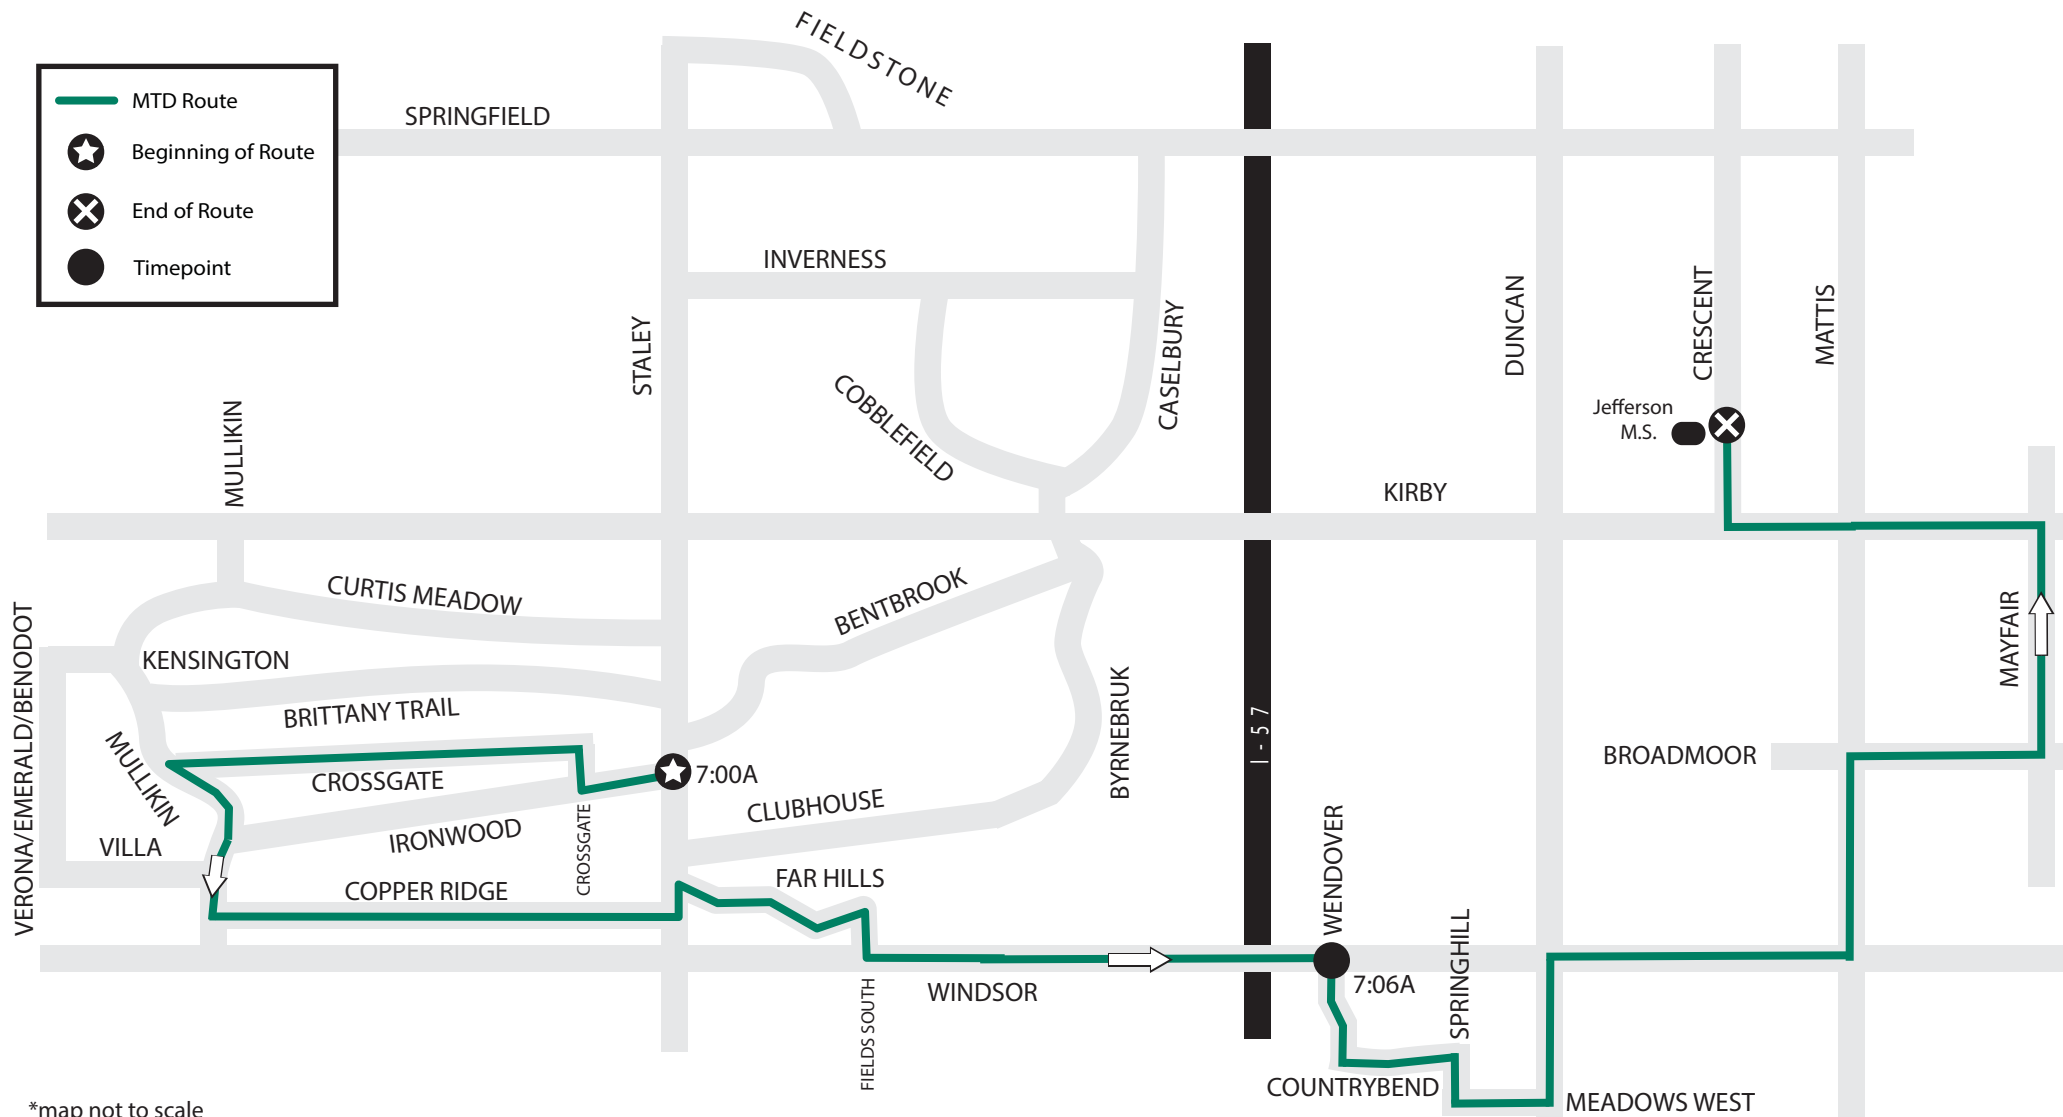

## IRONWOOD TO JEFFERSON MIDDLE SCHOOL

AM ONLY - 5 Green Express East Route serving Ironwood, Copper Ridge, Lincolnshire Fields South, Lincolnshire Fields East (Wendover), and Robeson Meadows West (Wendover) Areas

The trip starts at the corner of Ironwood & Staley at 7:00A and is due to arrive at Wendover & Windsor at 7:06A. Route continues to Jefferson Middle School via Wendover to Country Bend to Meadows West to Duncan to Windsor to Mattis to Kirby to Crescent.

MTD will board and alight at designated stops. To find your closest designated stop, please call (217.384.8188) or visit our website.

217.384.8188

mtd.org

\*map not to scale