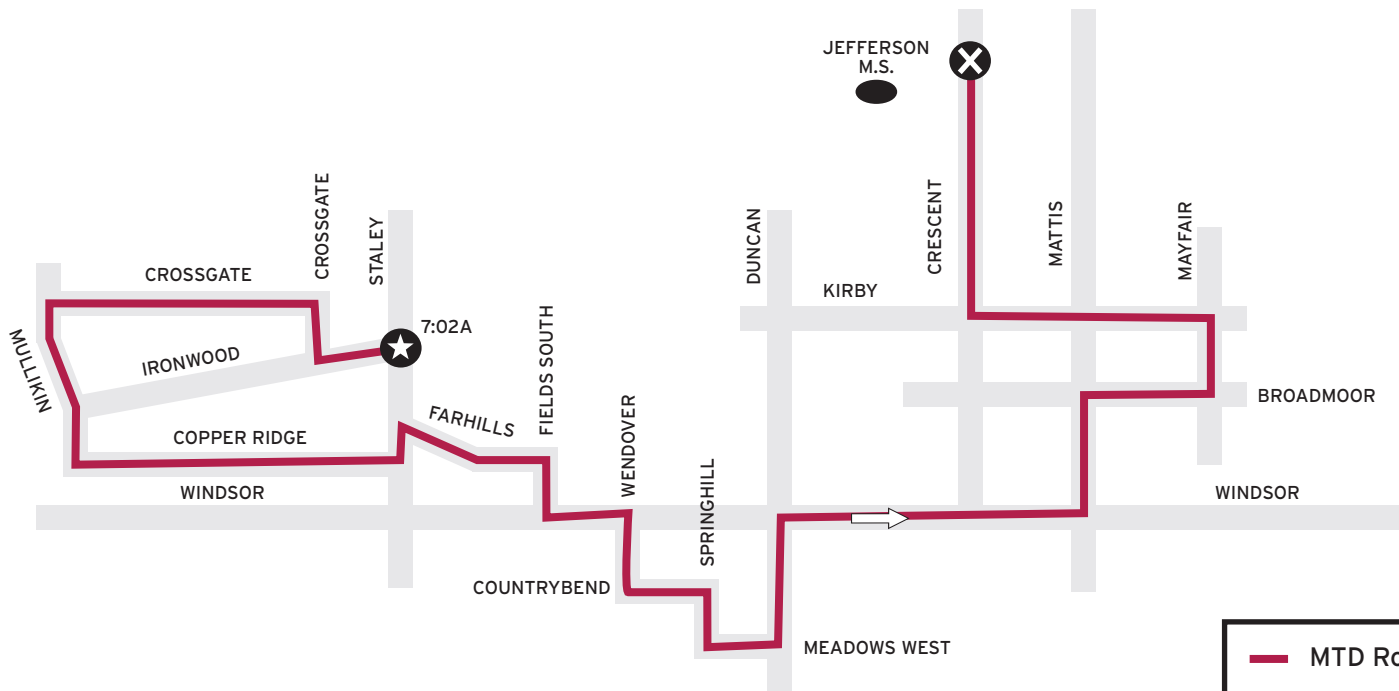

IRONWOOD TO JEFFERSON MIDDLE SCHOOL

AM ONLY - 17E Lynn & University
Serving Ironwood, Copper Ridge, Lincolnshire Fields South, Lincolnshire Fields East, and Robeson Meadows West areas

The trip starts at the corner of Ironwood & Staley at 7:02A. Route continues via Crossgate to Mullikin to Copper Ridge to Stanley to Far Hills to Fields South to Wendover to Country Bend to Meadows West to Duncan to Windsor to Mattis to Kirby to Crescent.

MTD will board and alight riders at designated stops.
To find your closest designated stop, please call (217.384.8188) or visit our website.

	MTD Route
	Beginning of Route
	End of Route
	Timepoint

*map not to scale