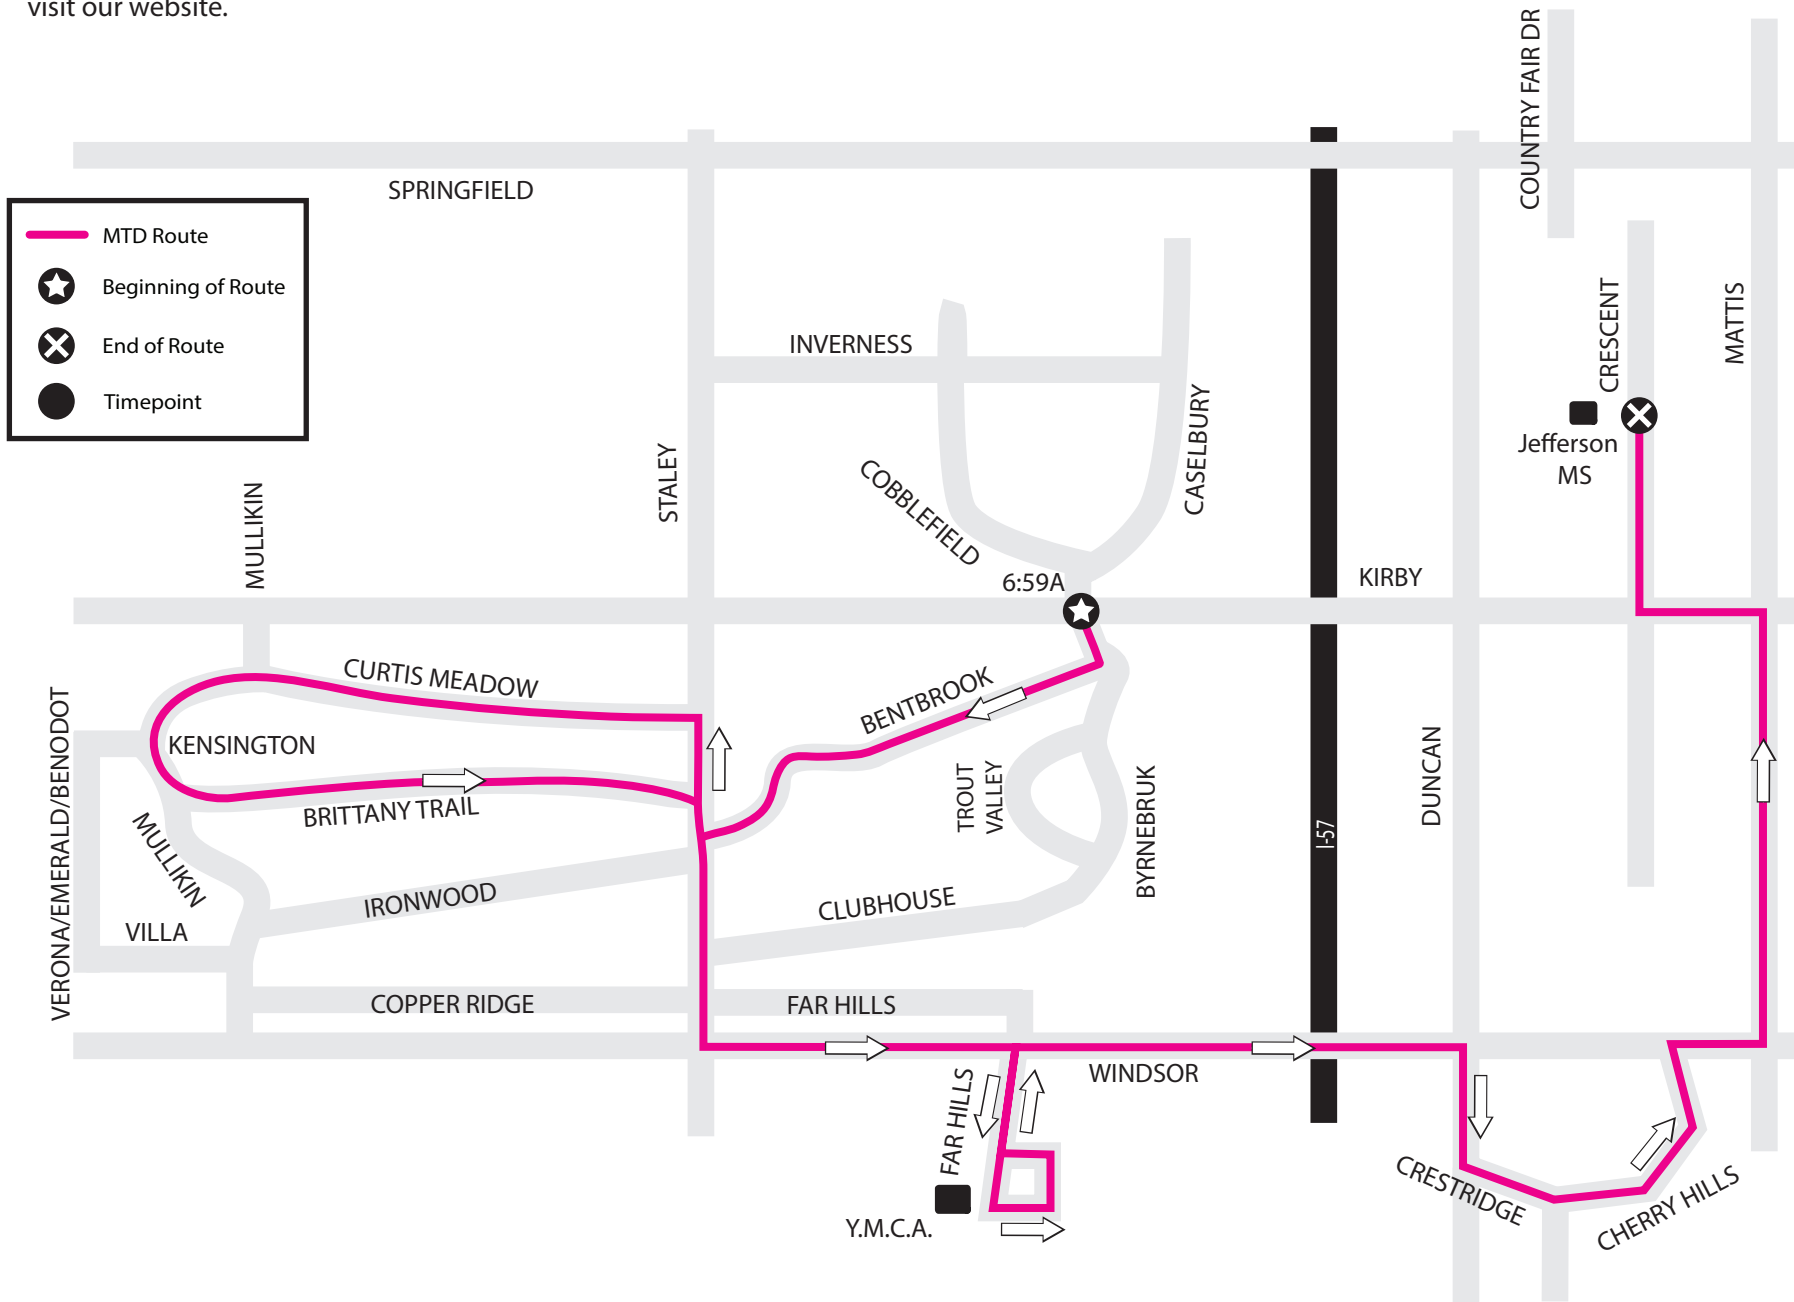

LINCOLNSHIRE FIELDS WEST TO JEFFERSON MIDDLE SCHOOL

AM ONLY - 16B Pink Route serving Lincolnshire Fields West, Trails of Brittany, Glenshire, and Turnberry Areas

This trip starts at Kirby & Cobblefield at 6:59A and continues Cobblefield to Bentbrook to Staley to Curtis Meadow to Mullikin to Brittany Trail to Staletto regular route. The trip then diverts at Mattis to Kirby to Crescent.

MTD will board and alight at designated stops. To find your closest designated stop, please call (217.384.8188) or visit our website.

217.384.8188

mtd.org

*map not to scale