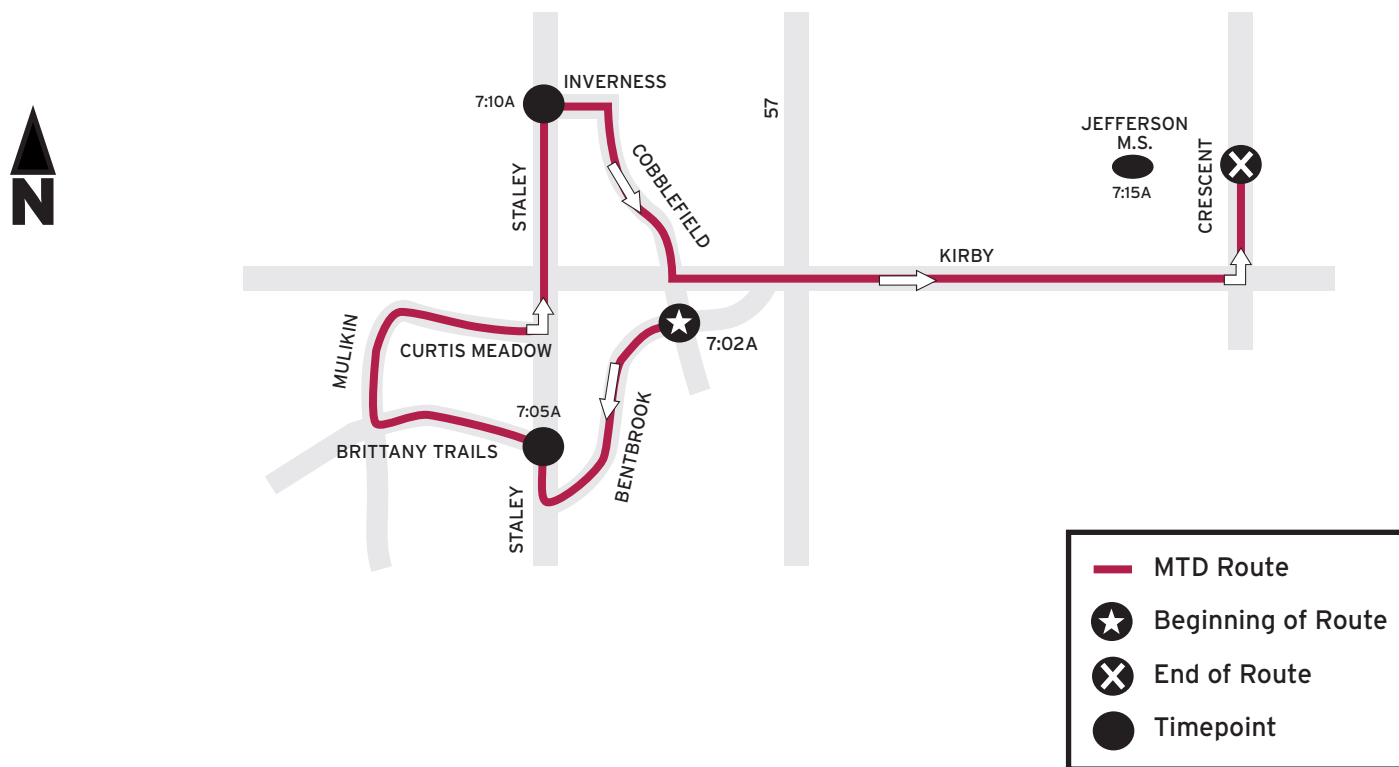

## LINCOLNSHIRE FIELDS WEST TO JEFFERSON MIDDLE SCHOOL

AM ONLY - 17E Harris & Harvard

Serving Lincolnshire Fields West, Trails of Brittany, Glenshire, and Turnberry Areas

The trip starts at the corner of Cobblefield & Bentbrook at 7:02A, is due to arrive at Brittany Trail & Staley at 7:05A, Inverness & Staley at 7:10A, and Jefferson M.S. at 7:15A.

MTD will board and alight riders at designated stops.

To find your closest designated stop, please call (217.384.8188) or visit our website.

217.384.8188

mtd.org

\*map not to scale