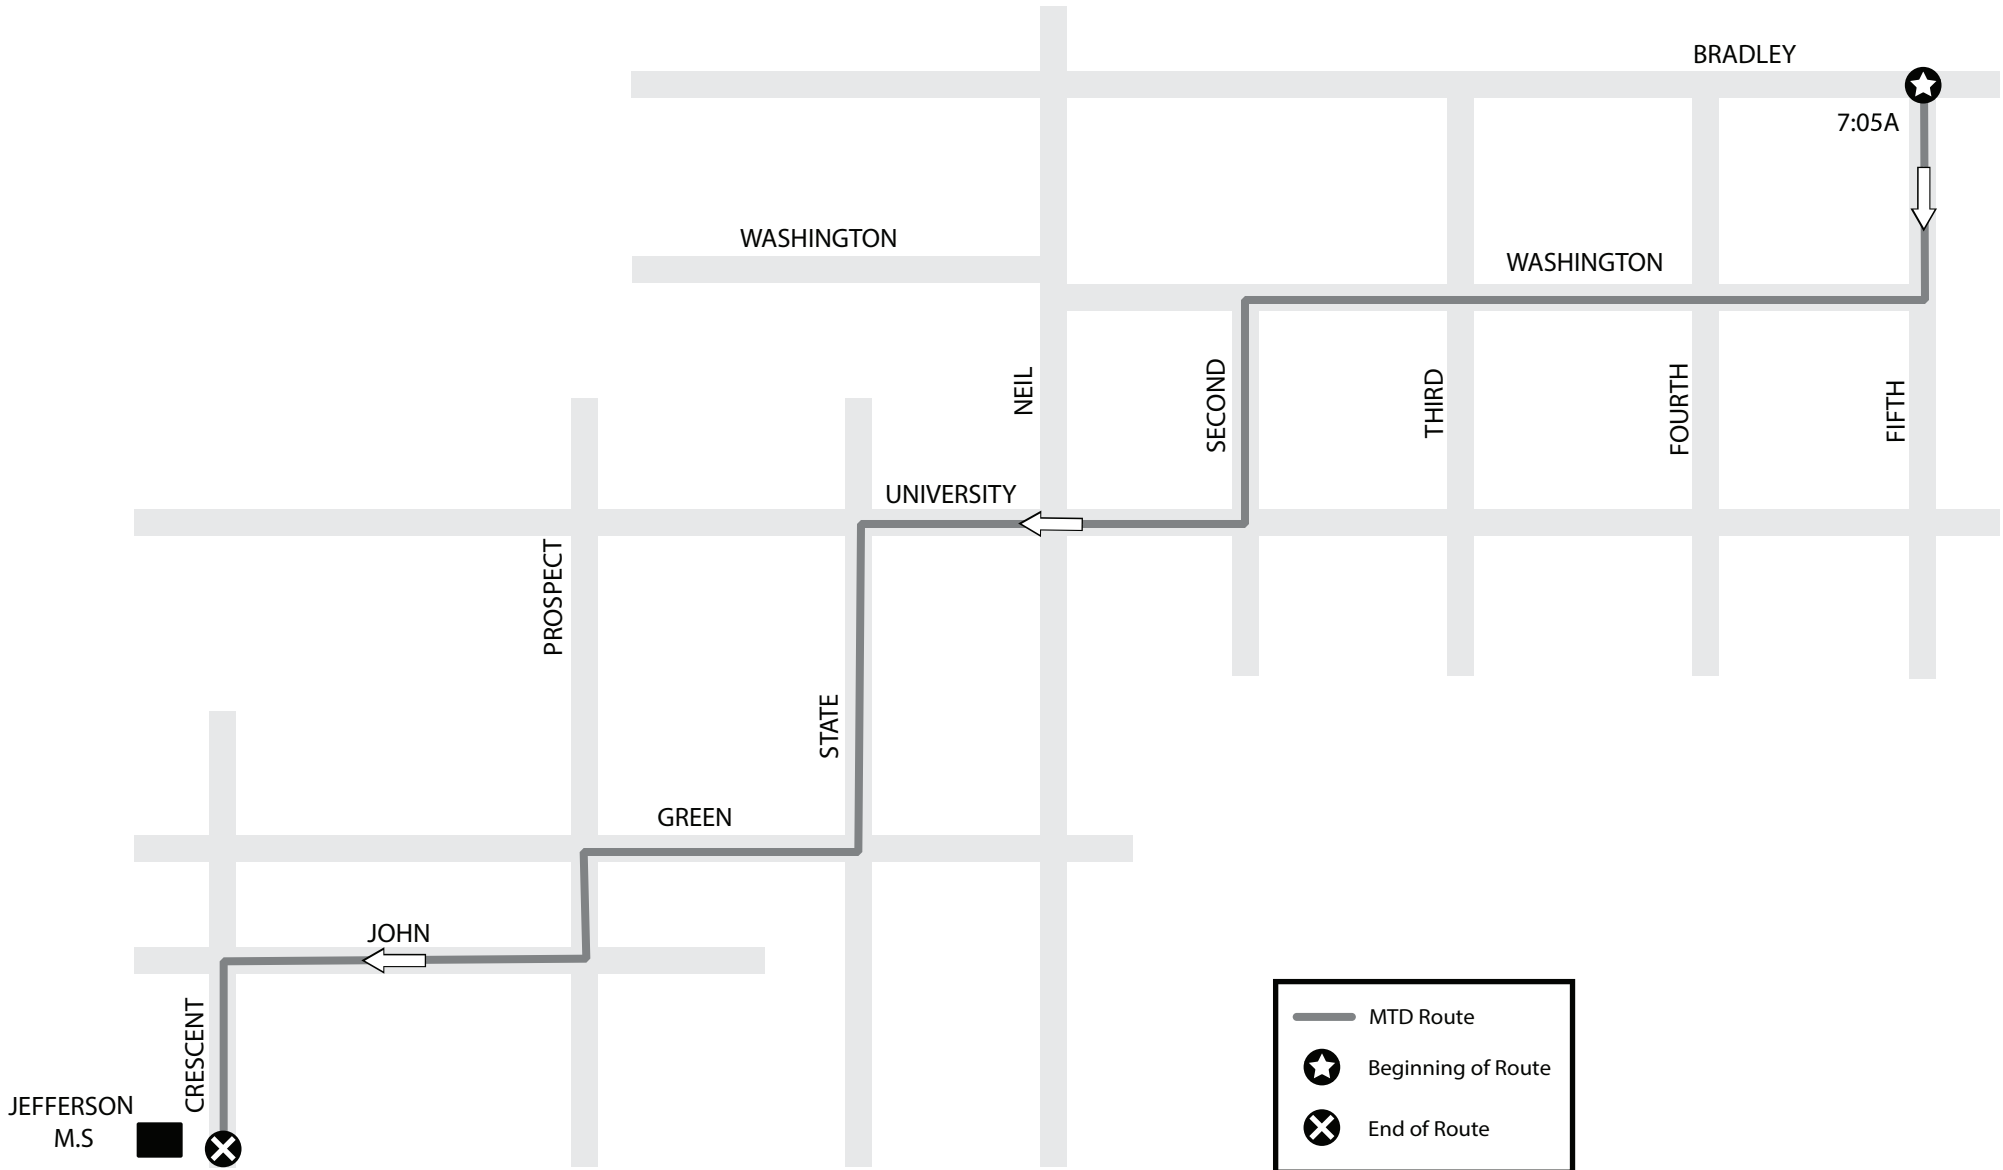

FIFTH & BRADLEY TO JEFFERSON MIDDLE SCHOOL

AM ONLY - 7 Grey West Route serving the Fifth & Bradley Area

The trip starts at the corner of Fifth & Bradley at 7:05A. Route continues to Edison Middle School via Fifth to Washington to Second to University to State to Green to Prospect to John to Crescent.

MTD will board and alight at designated stops. To find your closest designated stop, please call (217.384.8188) or visit our website.

*map not to scale