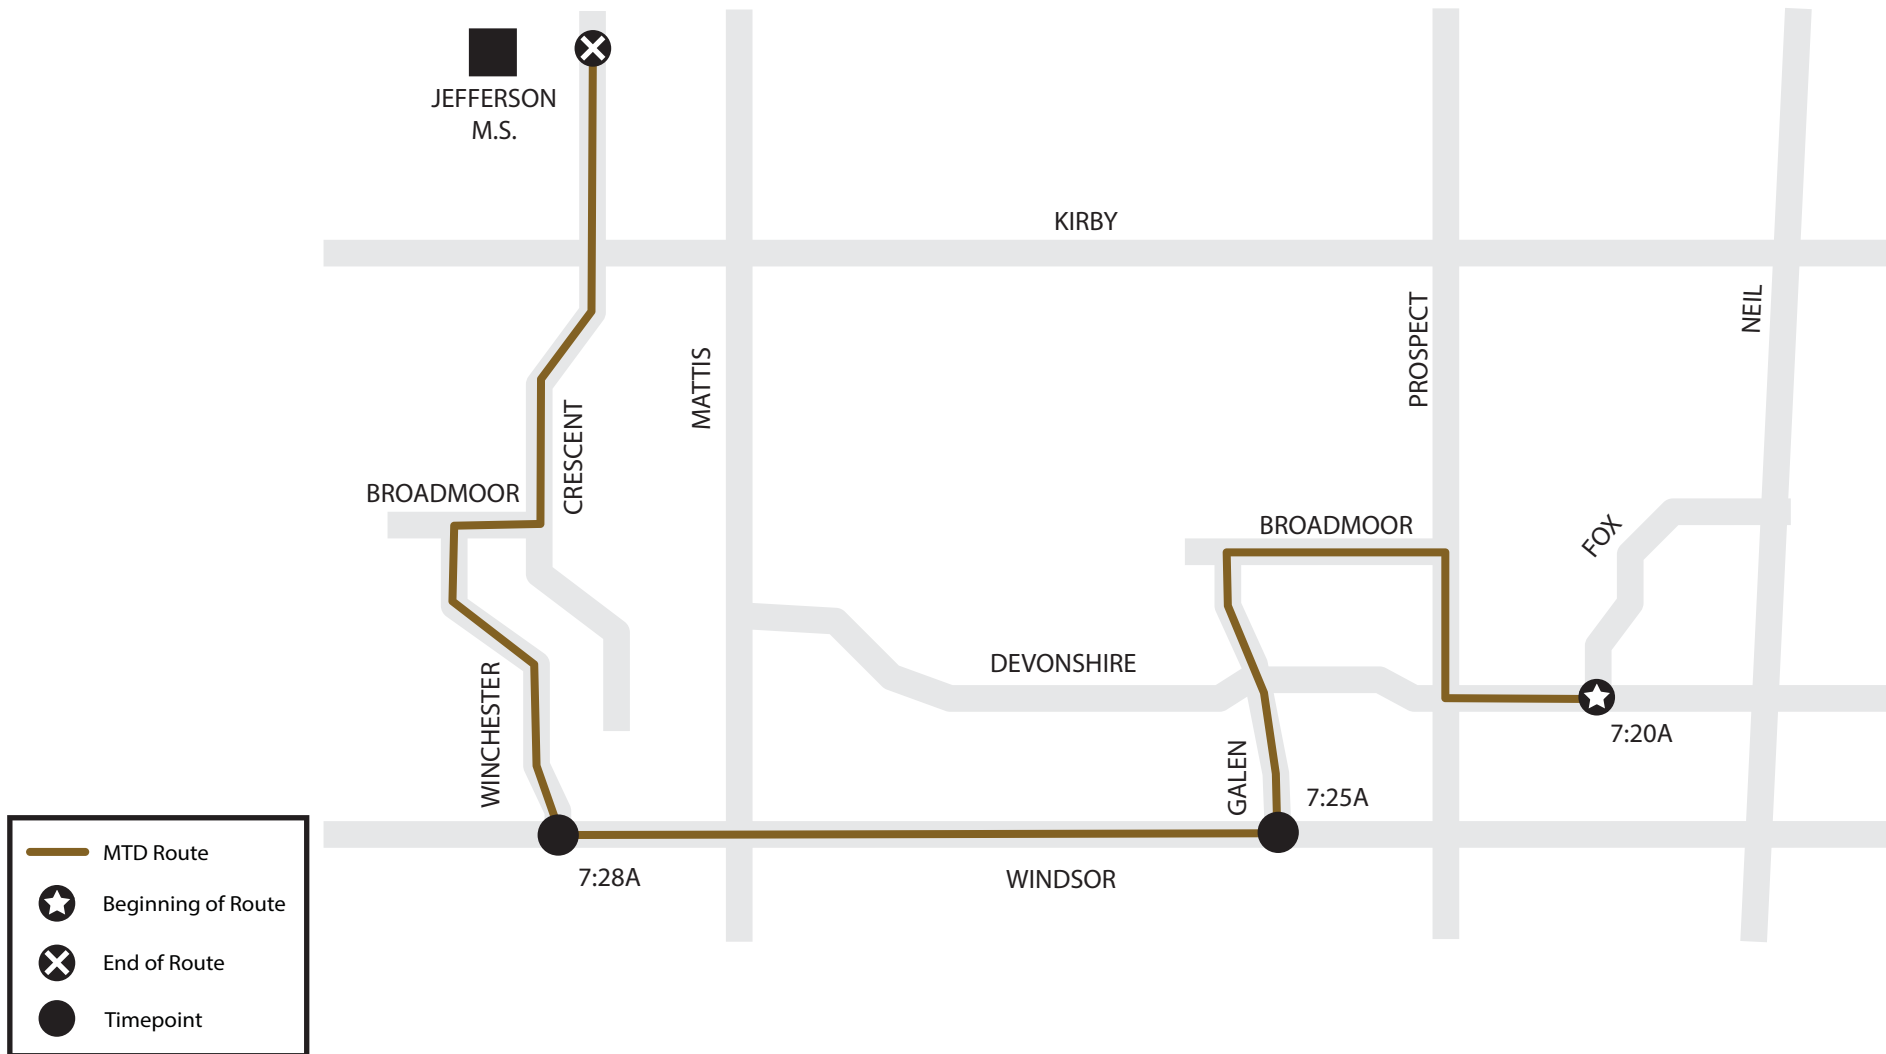

DEVONSHIRE TO JEFFERSON MIDDLE SCHOOL

AM ONLY - 9A Brown Route serving Galen Drive, Devonshire, Devonshire South, Southwood, and Brookshire Areas

The trip starts at the corner of Fox & Devonshire at 7:20A, is due to arrive at Galen & Windsor at 7:25A; and Windsor & Winchester at 7:28A. Route continues to Jefferson Middle School via Winchester to Broadmoor to Crescent.

MTD will board and alight at designated stops. To find your closest designated stop, please call (217.384.8188) or visit our website.

*map not to scale