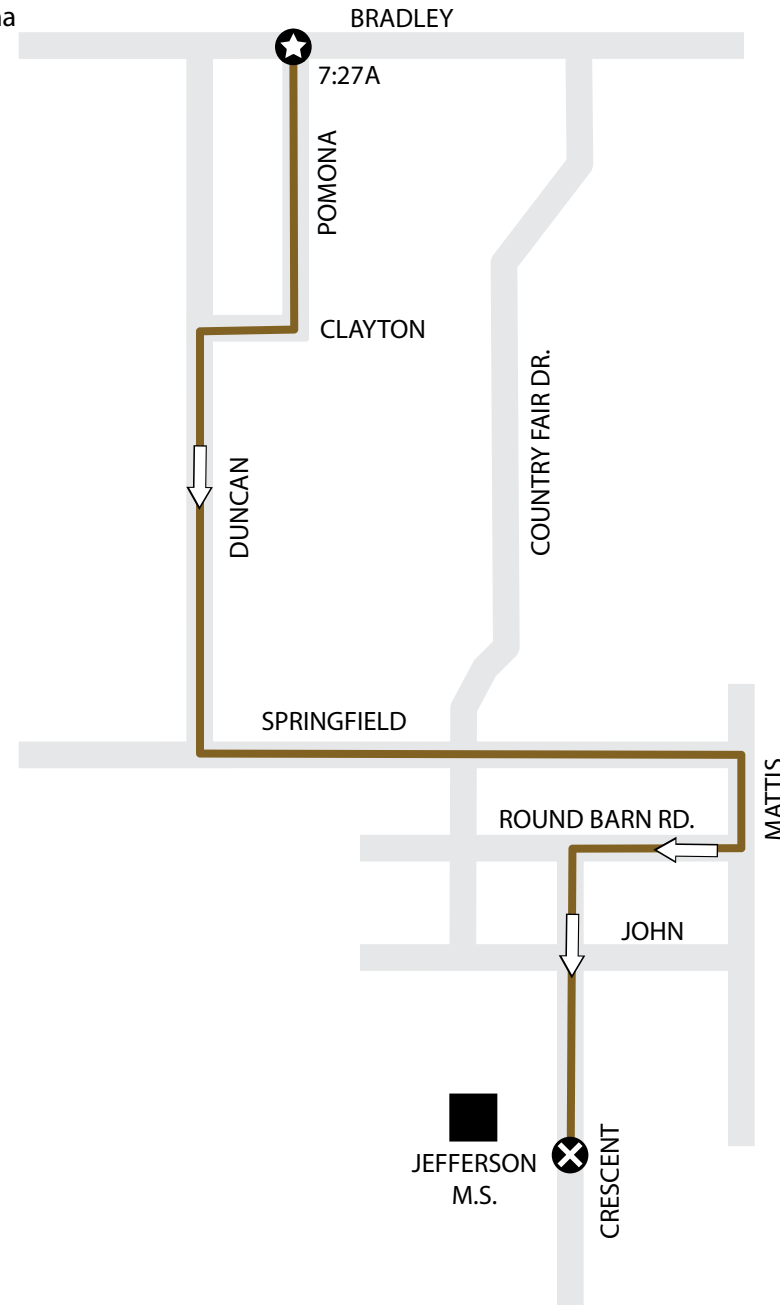

PARKLAND RIDGE TO JEFFERSON MIDDLE SCHOOL

AM ONLY - 9B Brown Route serving Parkland Ridge, Timberline, and Westlake Areas

The trip starts at the corner of Bradley & Pomona at 7:27A and continues along the regular 9B Brown route towards Jefferson Middle School. Route continues via Pomona to Clayton to Duncan to Springfield to Mattis to Round Barn Road to Crescent.

MTD will board and alight at designated stops. To find your closest designated stop, please call (217.384.8188) or visit our website.

217.384.8188

mtd.org

*map not to scale