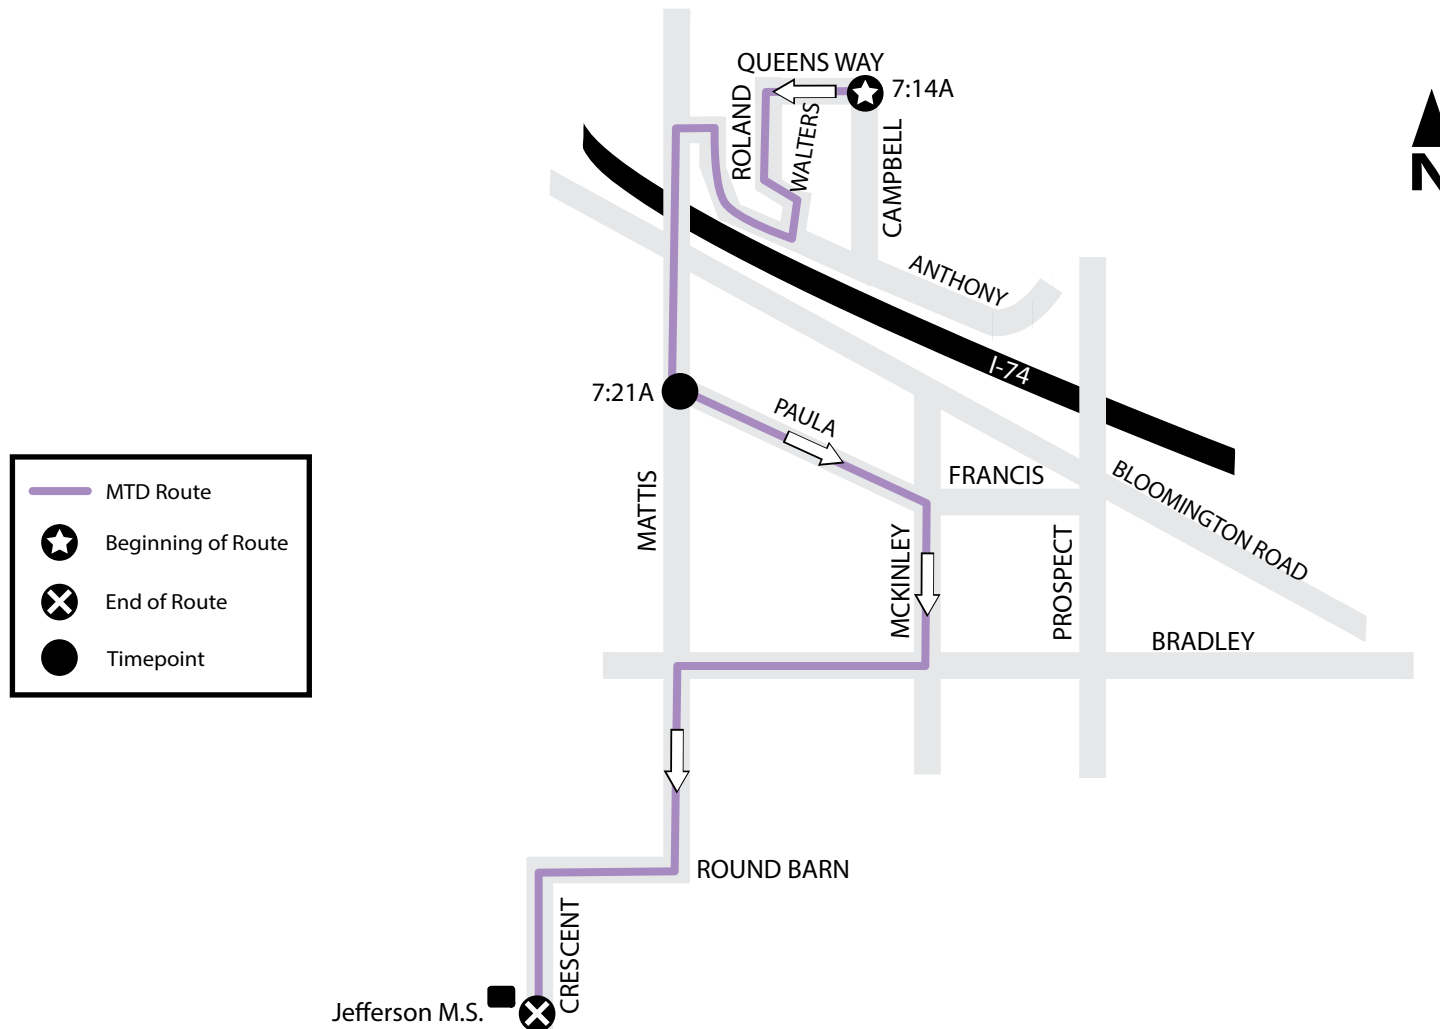

DOBBINS DOWNS TO JEFFERSON MIDDLE SCHOOL

AM ONLY - 3 Lavender South Route serving Dobbins Downs, Garden Hills and Bradley Avenue from McKinley to Mattis Area.

The trip starts at the corner of Campbell & Queensway due at 7:14A, due to arrive at the corner of Paula & Mattis at 7:21A, then route continues to Centennial High School before ending at Jefferson Middle School.

MTD will board and alight at designated stops. To find your closest designated stop, please call (217.384.8188) or visit our website.

*map not to scale