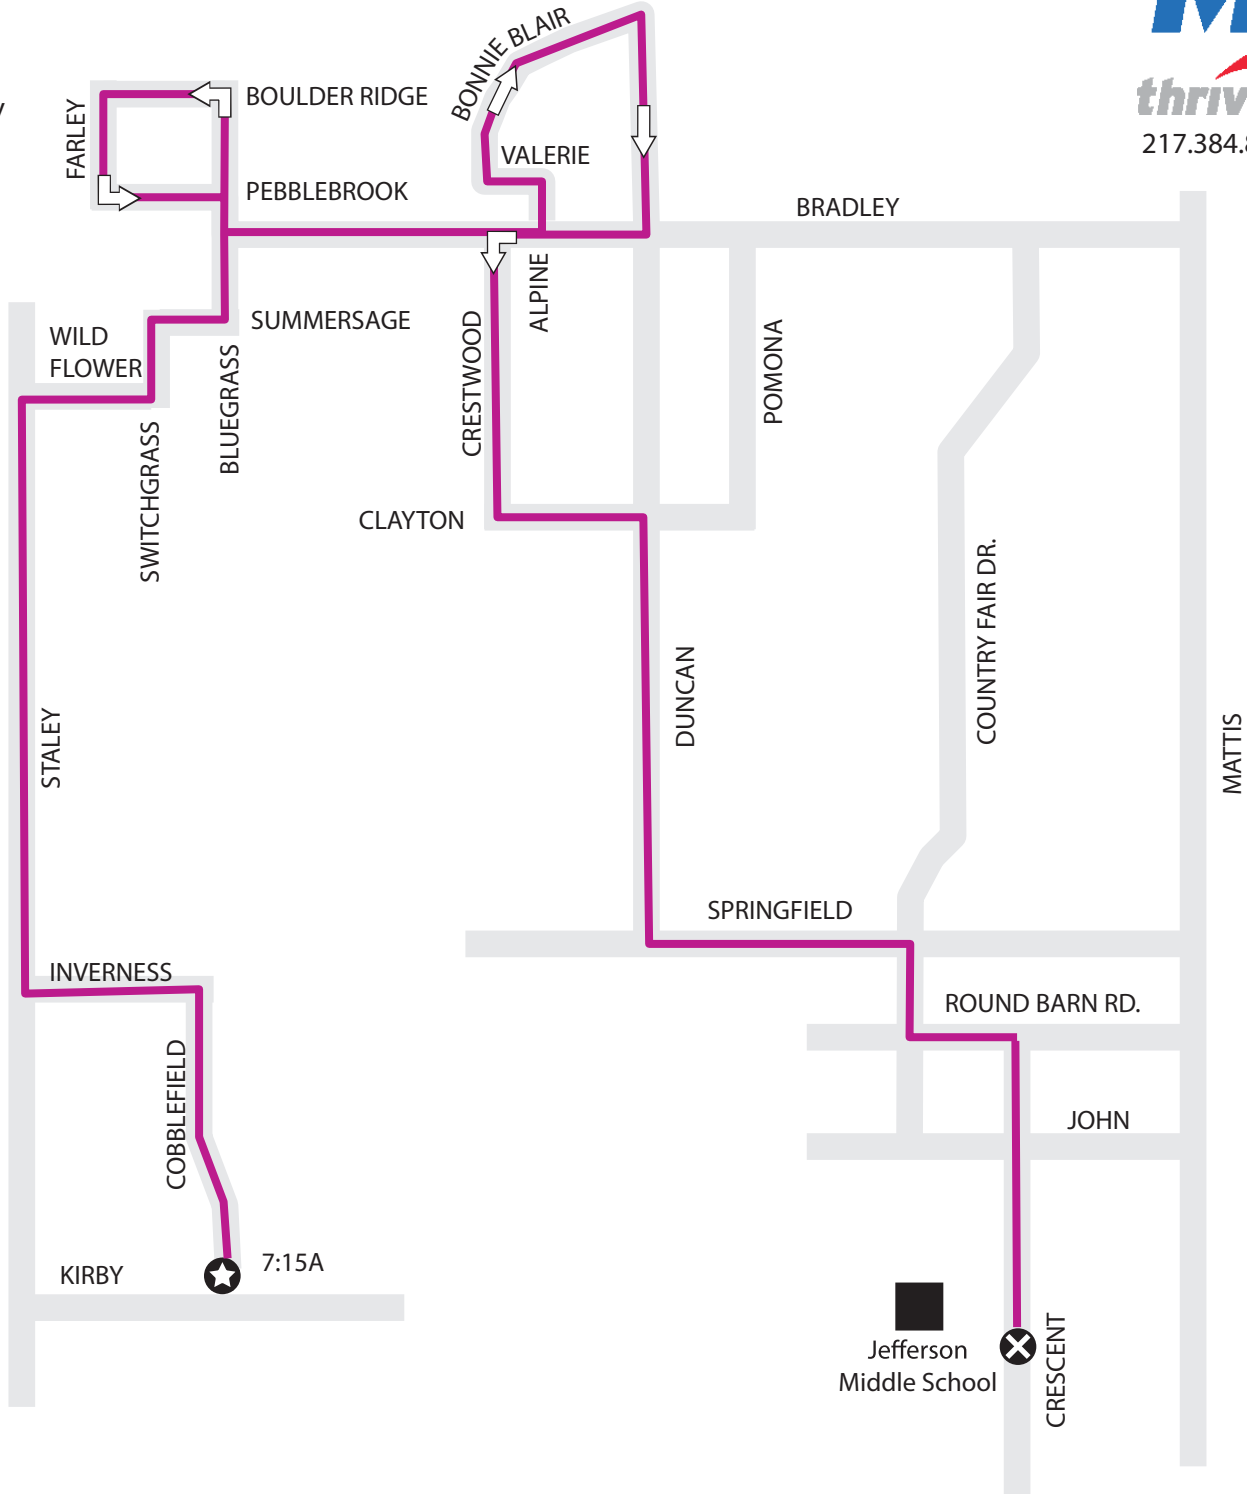

**TURNBERRY RIDGE/SAWGRASS TO JEFFERSON MIDDLE SCHOOL**

AM ONLY - 16A Pink #2 Route serving Turnberry Ridge, Boulder Ridge, and Sawgrass Areas.

The trip starts at Kirby and Cobblefield at 7:15A and continues Cobblefield to Inverness to Staley to Wildflower to Switchgrass to Summersage to Bluegrass to Boulder Ridge to Farley to Pebblebrook to Bluegrass to Bradley to Alpine to Valerie to Bonnie Blair to Duncan to Bradley to Crestwood to Clayton to Duncan to Springfield to Country Fair Drive to Round Barn Road to Crescent to Jefferson Middle School.

MTD will board and alight riders at designated stops. To find your closest designated stop, please call (217.384.8188) or visit our website.

|  |                    |
|--|--------------------|
|  | MTD Route          |
|  | Beginning of Route |
|  | End of Route       |
|  | Timepoint          |

\*map not to scale