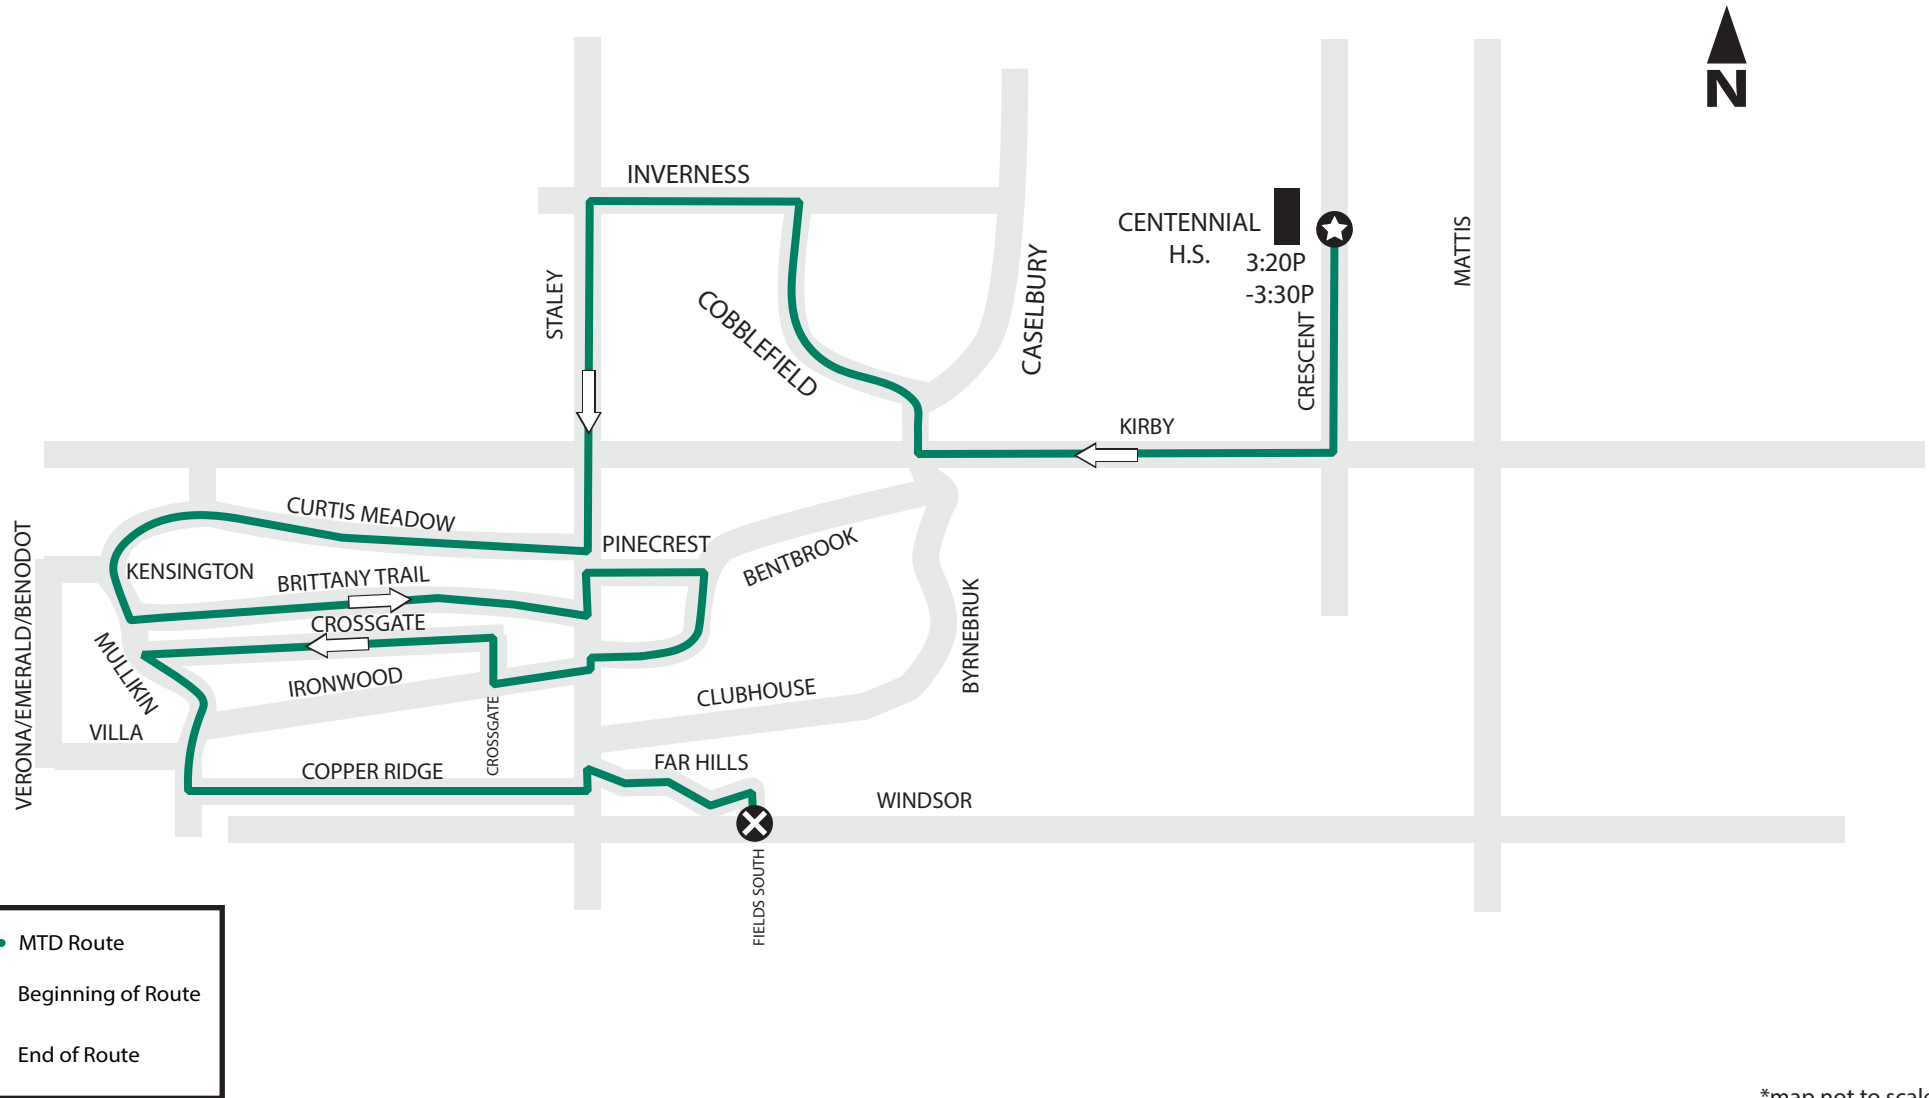

CENTENNIAL HIGH SCHOOL TO TURNBERRY RIDGE, TRAILS OF BRITTANY, IRONWOOD AND COPPER RIDGE

217.384.8188 mtd.org

PM ONLY - 5 Green Express West from Centennial High School to Turnberry Ridge, Trails of Brittany, Ironwood and Copper Ridge

This trip begins by boarding at Centennial High School at 3:20P then continues along this route: Crescent to Kirby to Cobblefield to Inverness to Staley to Curtis Meadow to Mullikin to Brittany Trail to Staley to Pinecrest to Bentbrook to Staley to Ironwood to Crossgate to Mullikin to Copper Ridge. If passengers are still aboard at Copper Ridge & Staley, the bus will continue north on Staley and then east on Kirby.

MTD will board and alight riders at designated stops. To find your closest designated stop, please call (217.384.8188) or visit our website.

*map not to scale