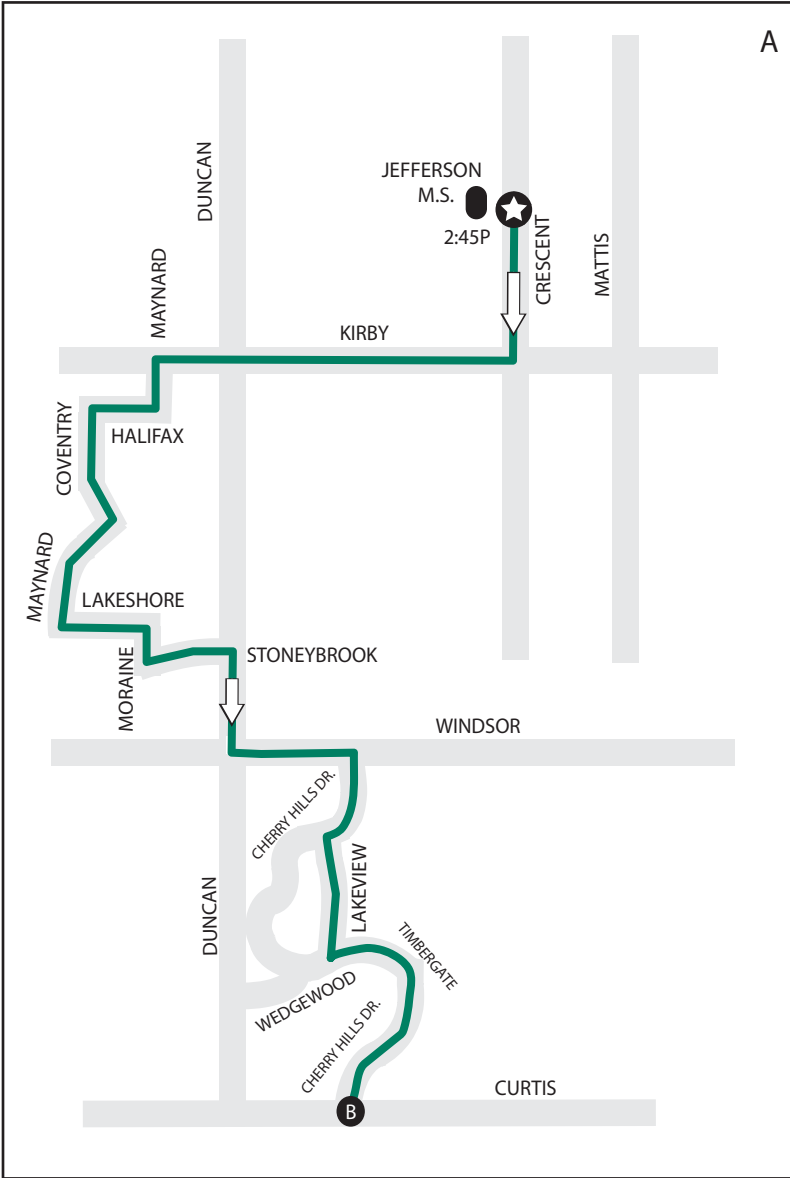

JEFFERSON MIDDLE SCHOOL TO MANARD LAKE, CHERRY HILLS AND ROBESON MEADOWS WEST

PM ONLY - 5 Green Express West from Jefferson Middle School to Manard Lake, Cherry Hills, and Robeson Meadows West

- A) This route boards at Jefferson Middle School until 2:45P then continues along regular 5W Green Express route to Cherry Hills & Curtis. The route continues via Vine to Prospect to John to Mattis to Kirby. At Kirby & Crescent, route continues on regular 5W Green Express route until Cherry Hills & Curtis.
- B) If passengers are still aboard, route continues via Curtis to Duncan to Rolling Acres to Valkar to Meadow to Curtis to Duncan to Meadow West to Springhill to Country Bend to Wendover to Windsor. At Wendover & Windsor, bus continues alighting passengers via Windsor to Mattis to Springfield to Round Barn, due at 3:33P.

MTD will board and alight riders at designated stops. To find your closest designated stop, please call (217.384.8188) or visit our website.

*map not to scale