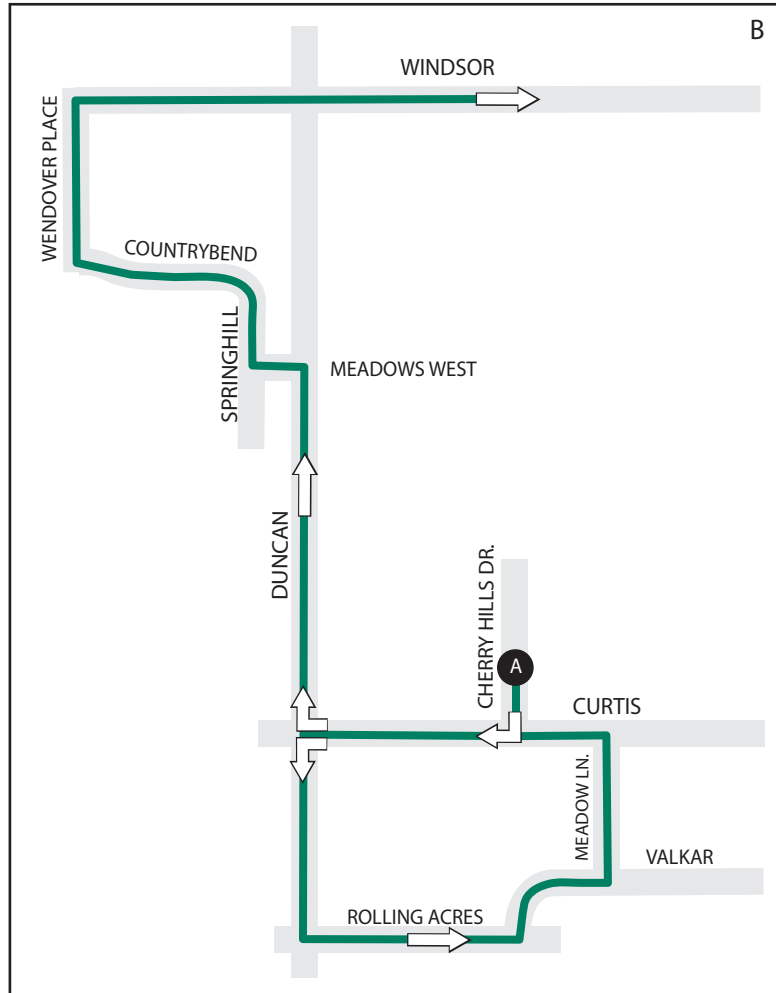

JEFFERSON MIDDLE SCHOOL TO MANARD LAKE, CHERRY HILLS AND ROBESON MEADOWS WEST

PM ONLY - 5 Green Express West from Jefferson Middle School to Manard Lake, Cherry Hills, and Robeson Meadows West

- A) This route boards at Jefferson Middle School until 2:45P then continues along regular 5W Green Express route to Cherry Hills & Curtis. The route continues via Vine to Prospect to John to Mattis to Kirby. At Kirby & Crescent, route continues on regular 5W Green Express route until Cherry Hills & Curtis.
- B) If passengers are still aboard, route continues via Curtis to Duncan to Rolling Acres to Valkar to Meadow to Curtis to Duncan to Meadow West to Springhill to Country Bend to Wendover to Windsor. At Wendover & Windsor, bus continues alighting passengers via Windsor to Mattis to Springfield to Round Barn, due at 3:33P.

MTD will board and alight riders at designated stops. To find your closest designated stop, please call (217.384.8188) or visit our website.

*map not to scale