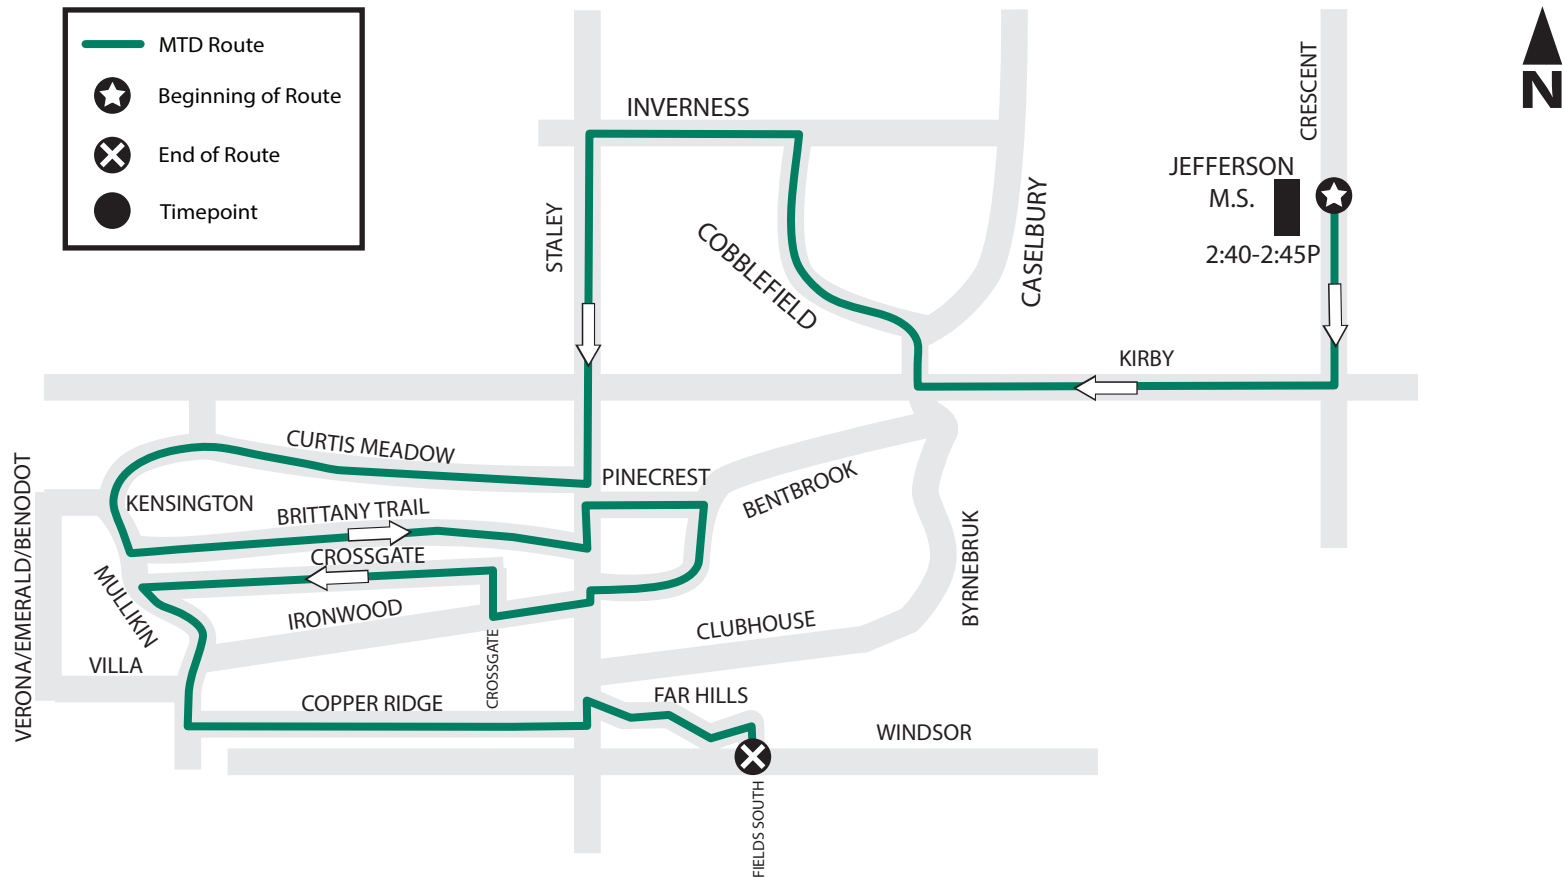

JEFFERSON MIDDLE SCHOOL TO TURNBERRY RIDGE, TRAILS OF BRITTANY AND IRONWOOD

PM ONLY - **5W Green Express #2 Copper Ridge** from Jefferson Middle School to Turnberry Ridge, Trails of Brittany, and Ironwood

This trip begins by boarding at Jefferson Middle School from 2:40P until 2:45P. The bus continues along this route: Crescent to Kirby to Cobblefield to Inverness to Staley to Curtis Meadow to Mullikin to Brittany Trail to Staley to Pinecrest to Bentbrook to Staley to Ironwood to Crossgate to Mullikin to Copper Ridge. If passengers are still aboard at Copper Ridge & Staley, the bus will continue north on Staley and then east on Kirby.

MTD will board and alight riders at designated stops. To find your closest designated stop, please call (217.384.8188) or visit our website.

*map not to scale