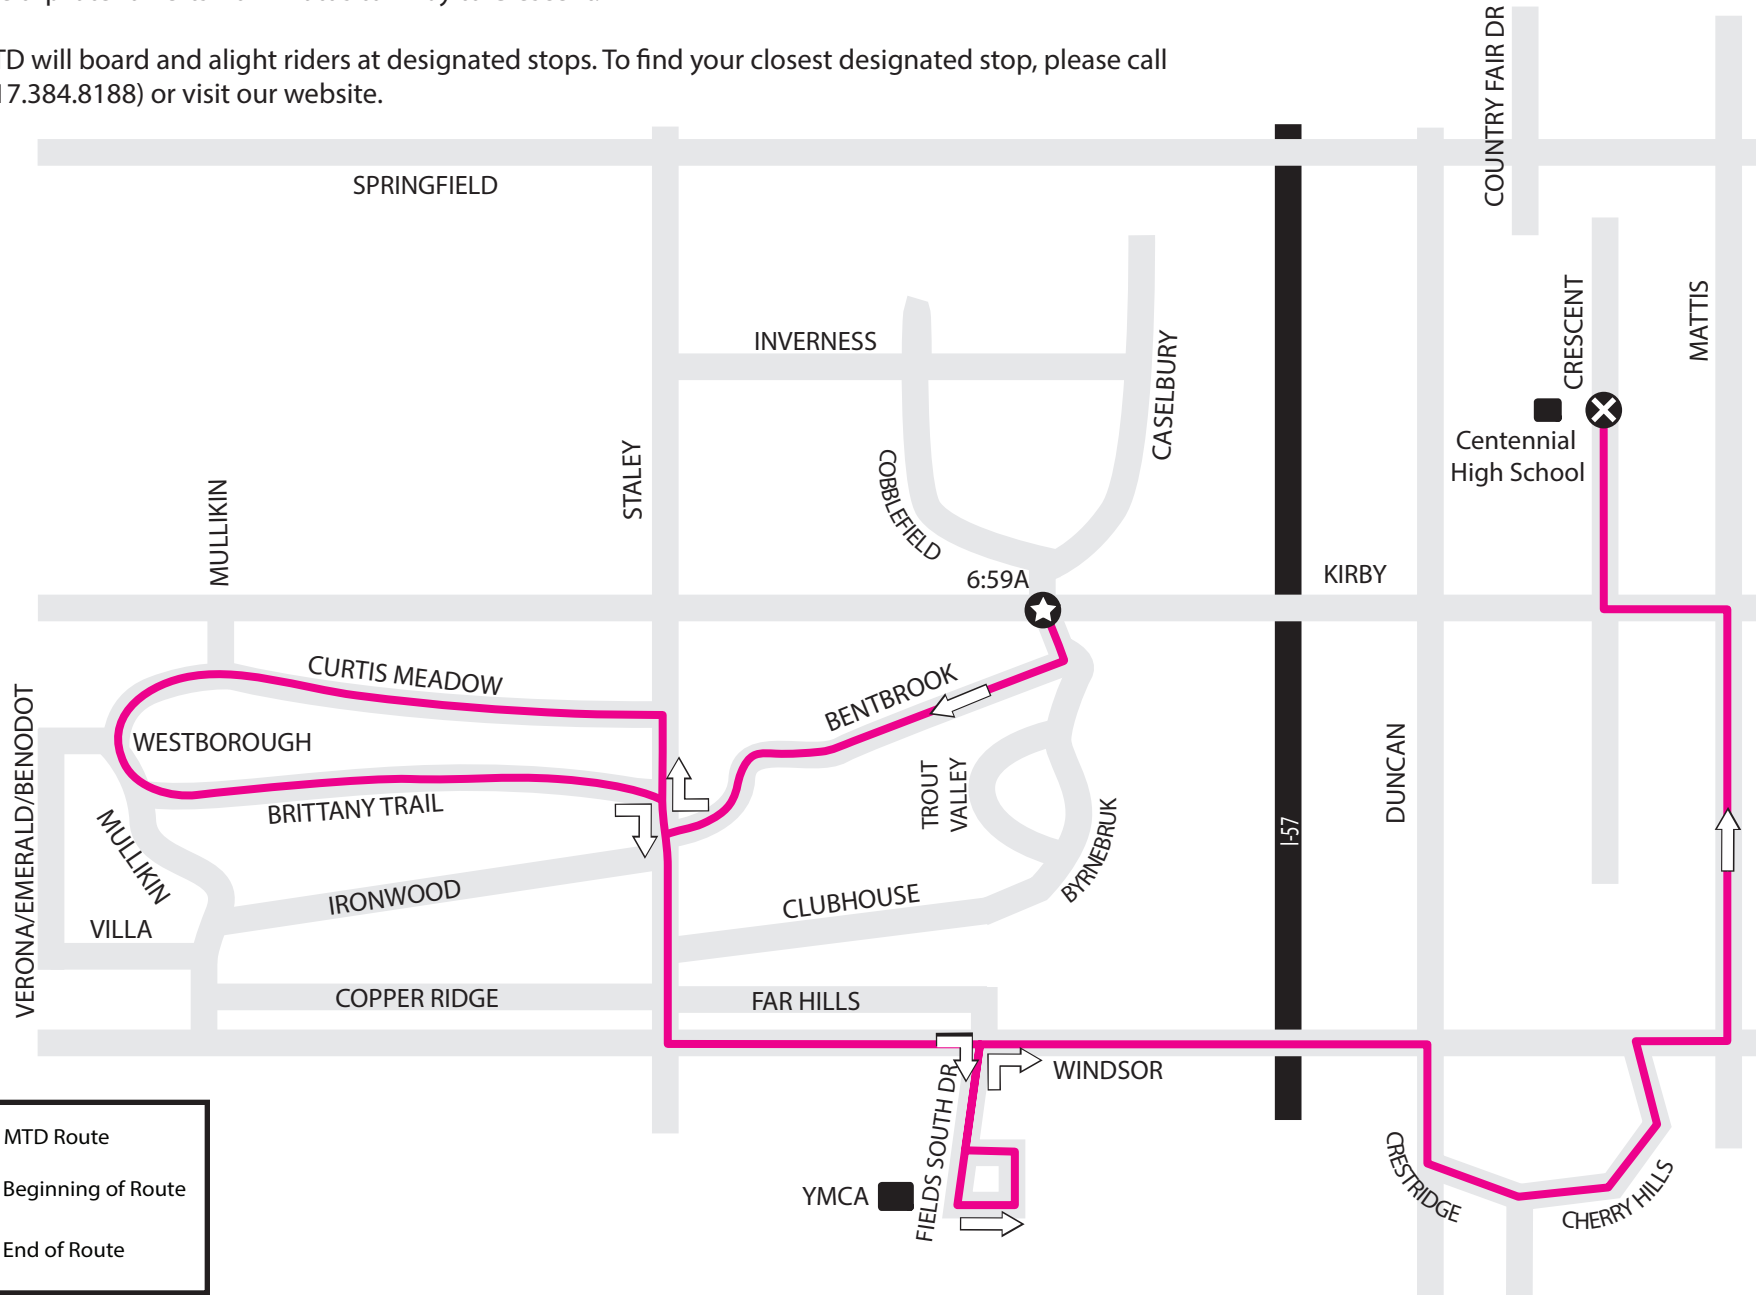

LINCOLNSHIRE FIELDS WEST TO CENTENNIAL HIGH SCHOOL

AM ONLY - 16B Pink Route serving Lincolnshire Fields West, Trails of Brittany, Glenshire, and Turnberry Areas

This trip starts at Kirby & Cobblefield at 6:59A and continues Cobblefield to Bentbrook to Staley to Curtis Meadow to Mullikin to Brittany Trail Drive to Staley to regular route. The trip later diverts from Mattis to Kirby to Crescent.

MTD will board and alight riders at designated stops. To find your closest designated stop, please call (217.384.8188) or visit our website.

thrive

217.384.8188

mtd.org

*map not to scale