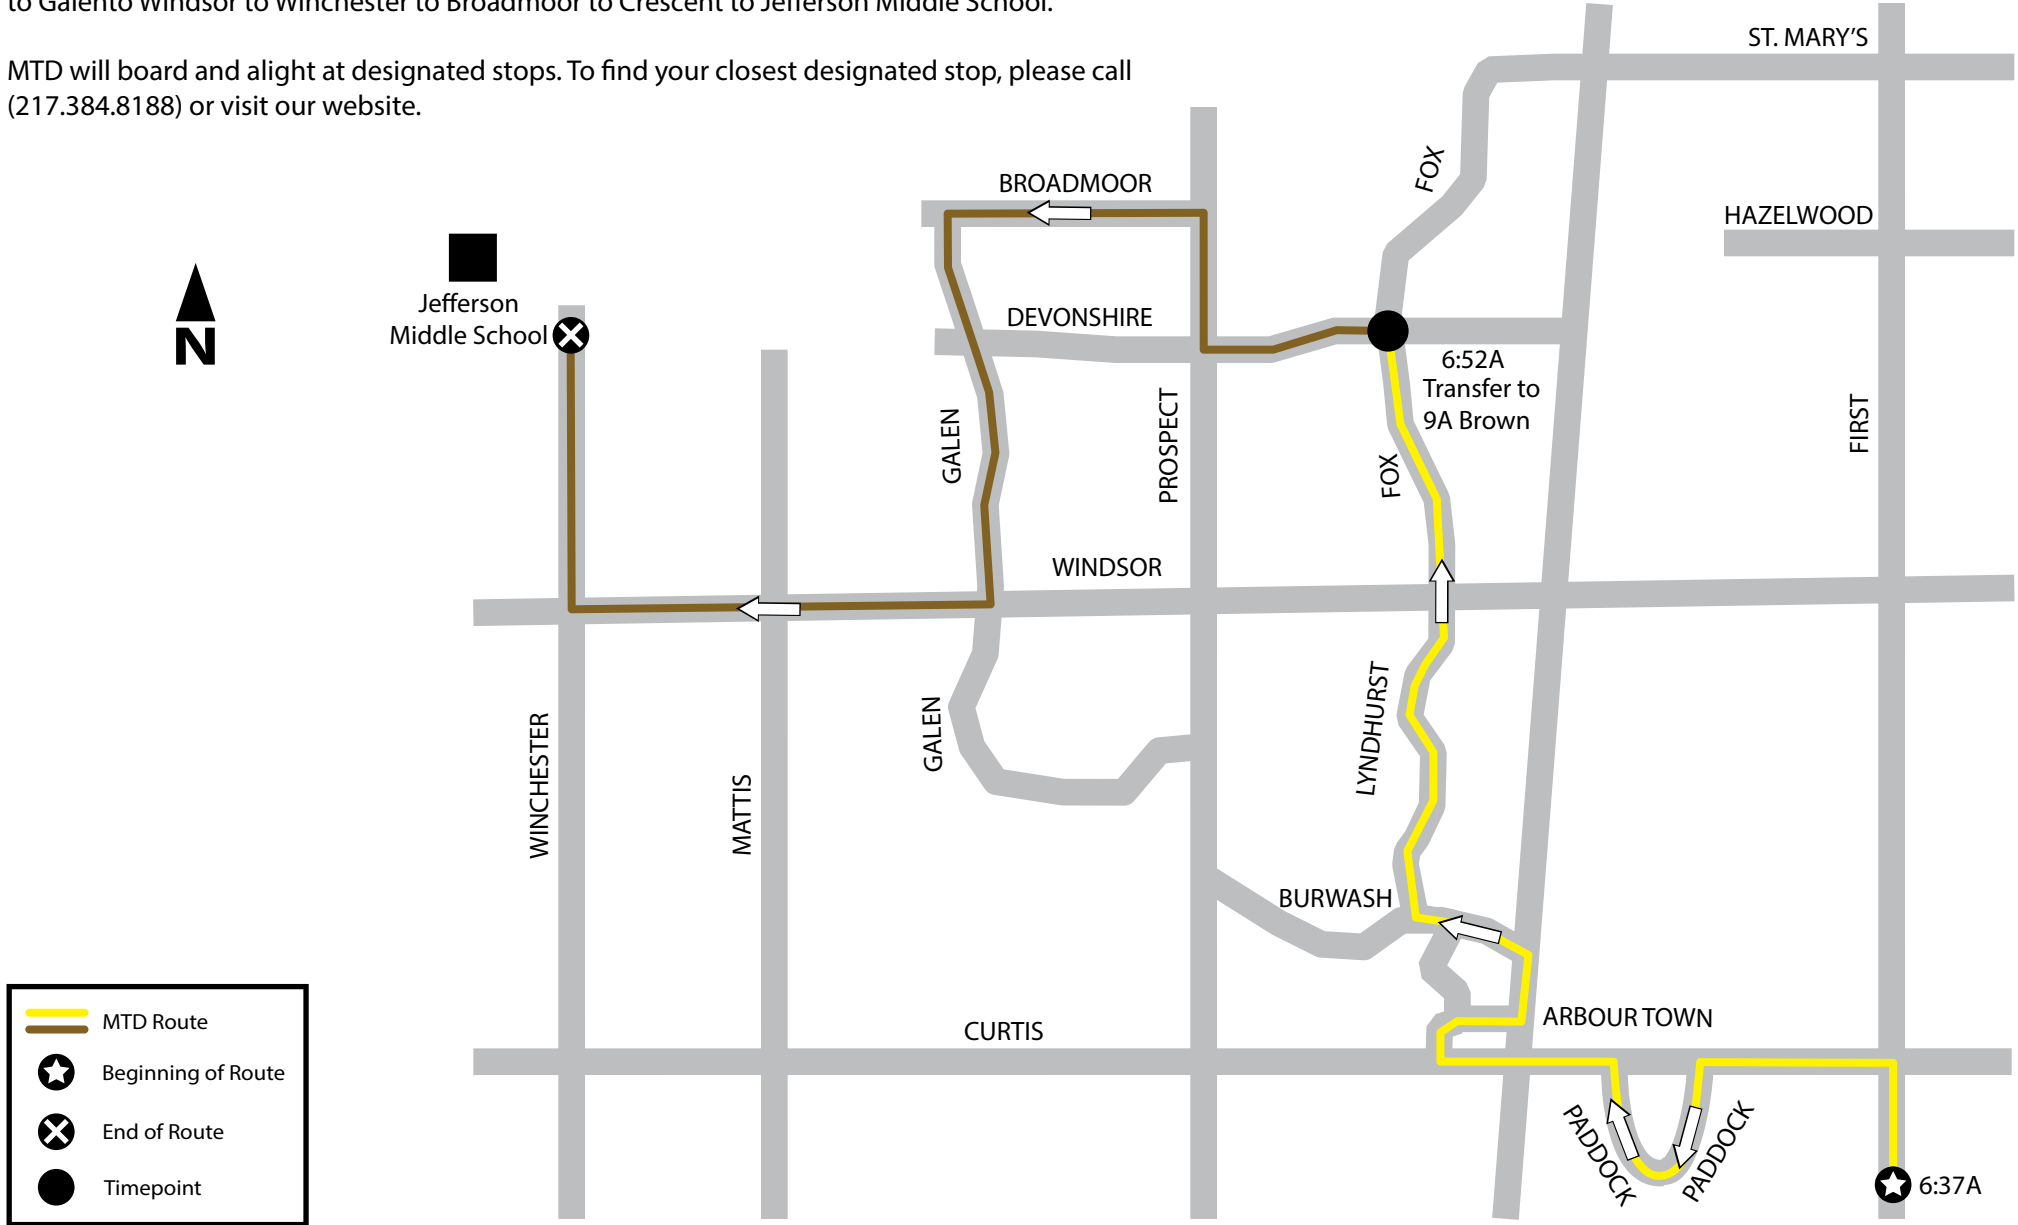

# SAVOY TO JEFFERSON MIDDLE SCHOOL

AM ONLY - 1 Yellow South/1 Yellow North/9A Brown Serving South First Street, Winfield Village, Windsor Park, and Colony West Areas

217.384.8188 mtd.org

The trip starts at the The Place at 217 at 6:37A as a 1N Yellow and is due to arrive at Fox & Devonshire at 6:52A. At Fox & Devonshire, riders transfer to the 9A Brown which continues from Devonshire to Prospect to Broadmoor to Galento Windsor to Winchester to Broadmoor to Crescent to Jefferson Middle School.

MTD will board and alight at designated stops. To find your closest designated stop, please call (217.384.8188) or visit our website.

\*map not to scale