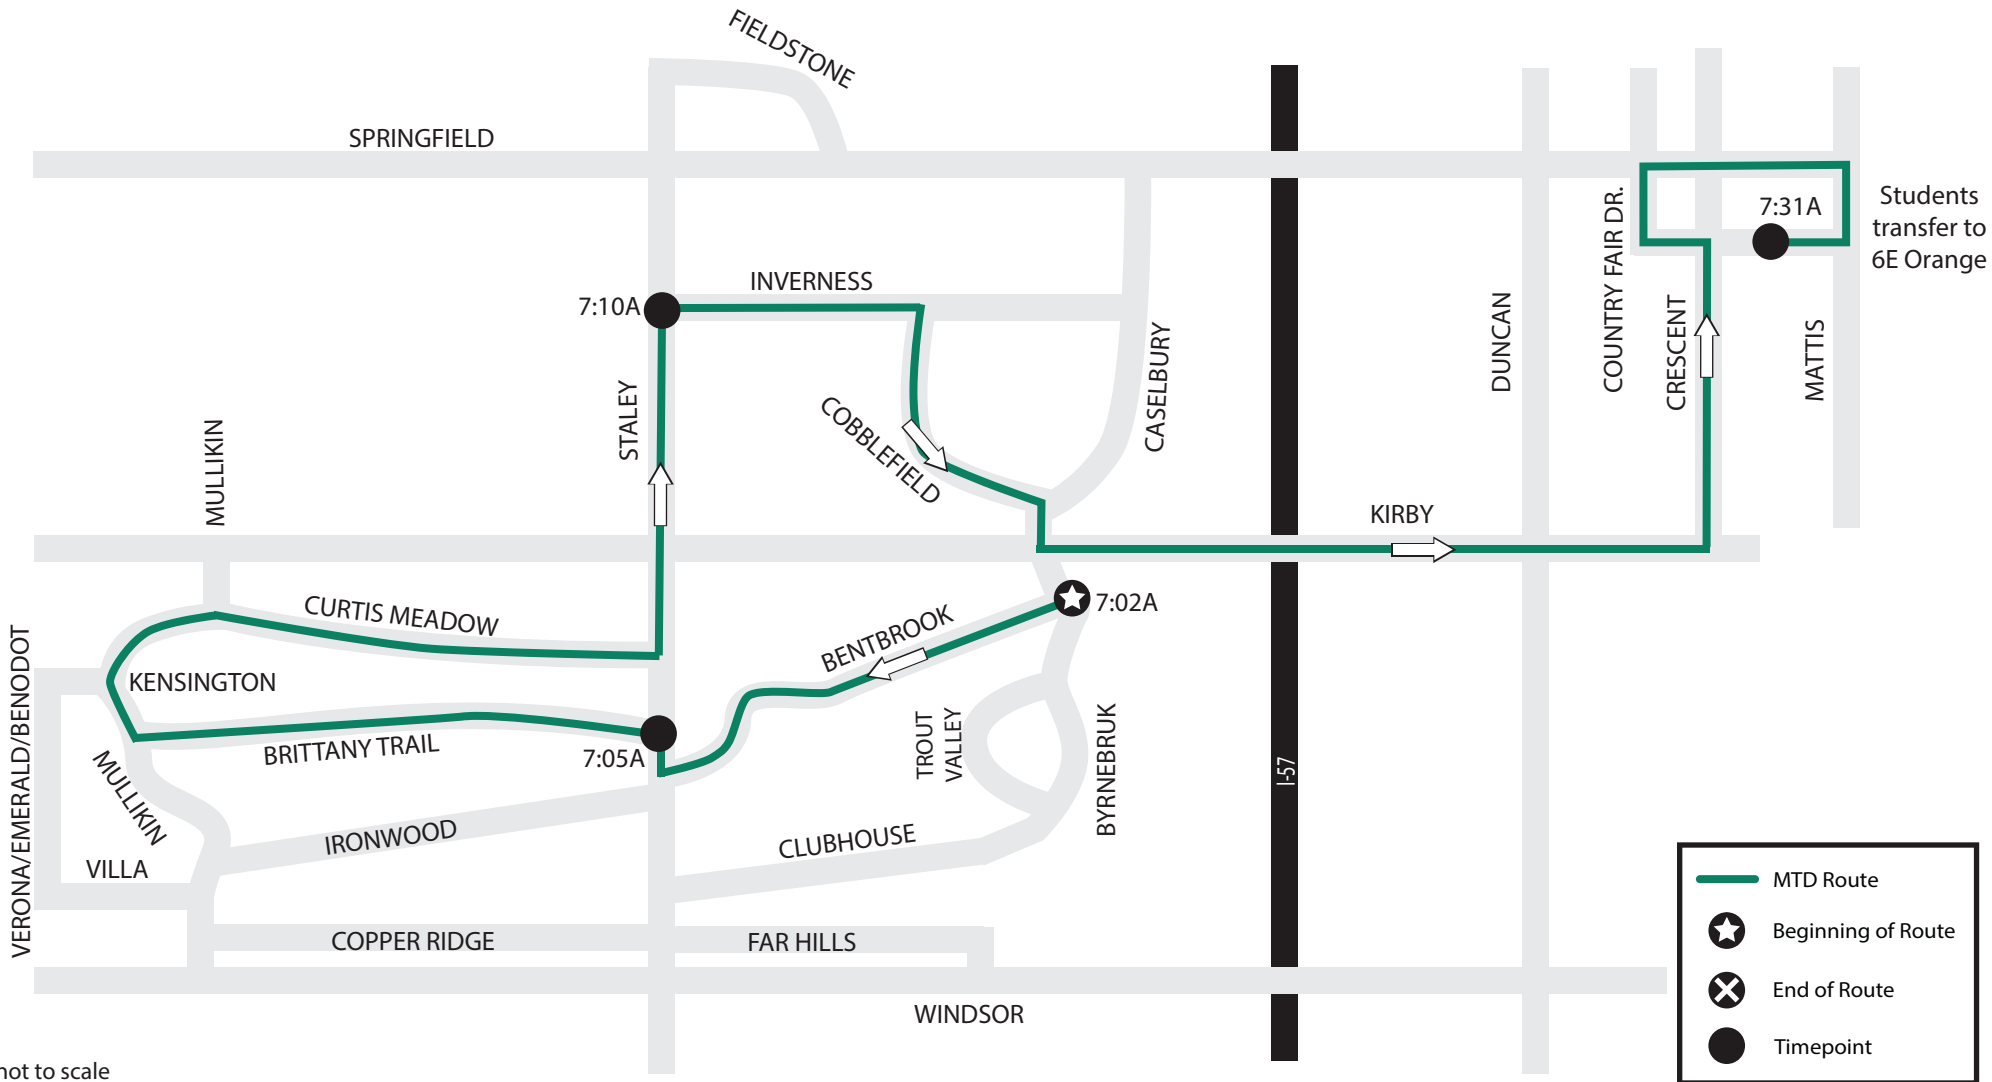

LINCOLNSHIRE FIELDS WEST TO CENTRAL HIGH SCHOOL

AM ONLY - 5 Green East Route serving Lincolnshire Fields West, Trails of Brittany, Glenshire, and Turnberry Areas

The trip starts at the corner of Cobblefield & Bentbrook at 7:02A, is due to arrive at the corner of Brittany Trail & Staley at 7:05A, and Iverness & Staley at 7:10A. Route continues to Round Barn Road at 7:31A, where riders transfer to the 6E Orange to reach Central High School.

MTD will board and alight riders at designated stops. To find your closest designated stop, please call (217.384.8188) or visit our website.

217.384.8188 mtd.org

*map not to scale