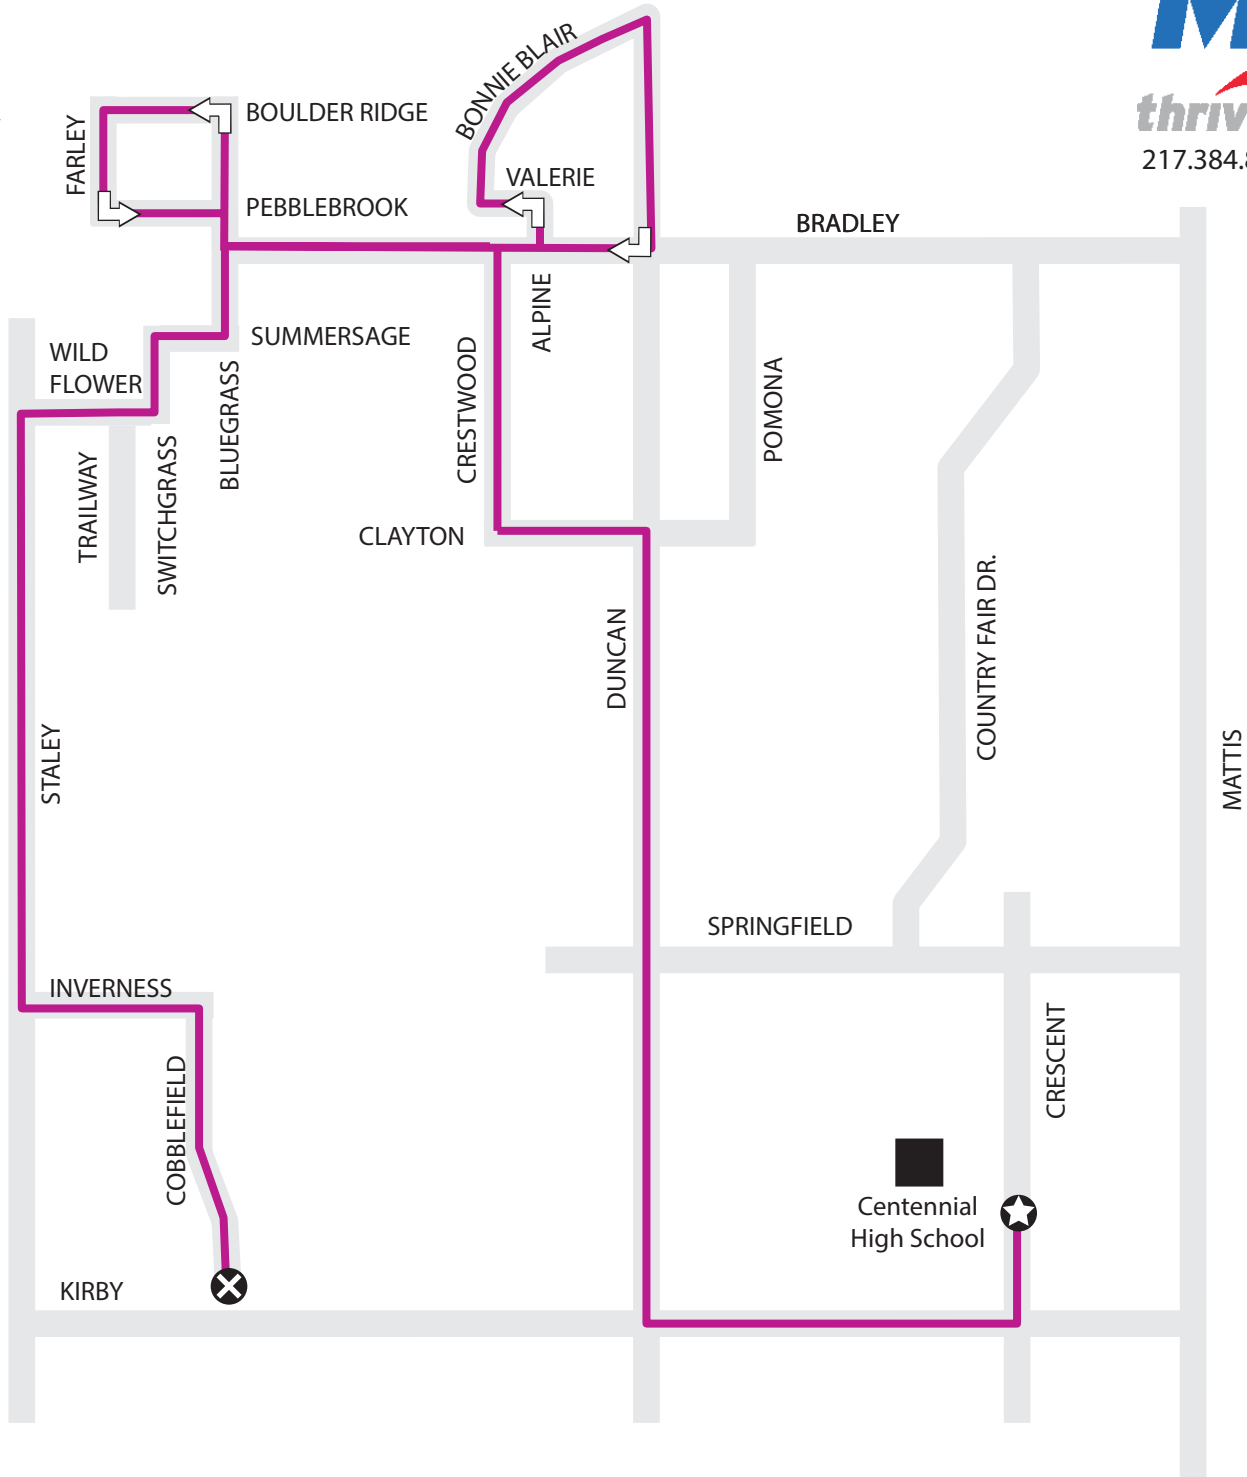

TURNBERRY RIDGE/SAWGRASS FROM CENTENNIAL HIGH SCHOOL

PM ONLY - 16B Pink #1 Route serving Turnberry Ridge, Boulder Ridge, and Sawgrass Areas.

The trip starts at Centennial High School and continues Crescent to Kirby to Duncan to Clayton to Crestwood to Bradley to Alpine to Valerie to Bonnie Blair to Duncan to Bradley to Bluegrass to Boulder Ridge to Farley to Pebblebrook to Bluegrass to Summersage to Switchgrass to Wildflower to Staley to Inverness to Cobblefield to Kirby.

MTD will board and alight riders at designated stops. To find your closest designated stop, please call (217.384.8188) or visit our website.

	MTD Route
	Beginning of Route
	End of Route
	Timepoint

*map not to scale