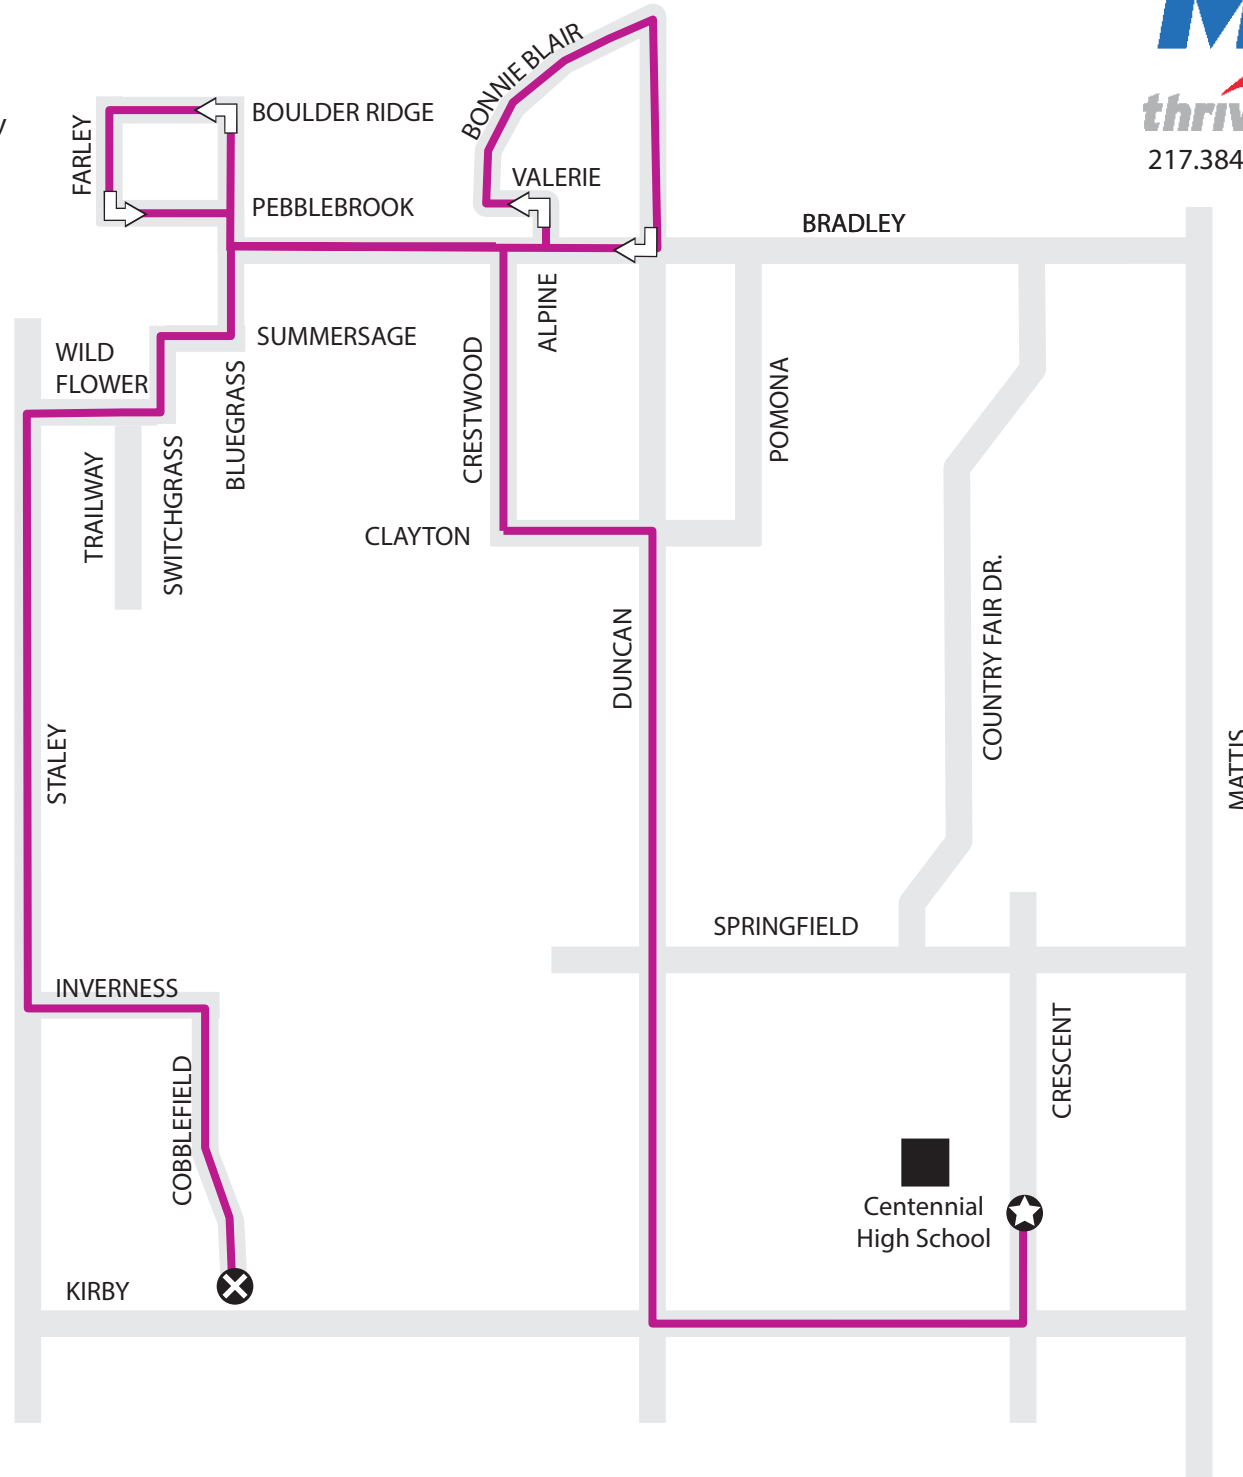

TURNBERRY RIDGE/SAWGRASS FROM CENTENNIAL HIGH SCHOOL

PM ONLY - 16B Pink #1 Route serving Turnberry Ridge, Boulder Ridge, and Sawgrass Areas.

The trip starts at Centennial High School and continues Crescent to Kirby to Duncan to Clayton to Crestwood to Bradley to Alpine to Valerie to Bonnie Blair to Duncan to Bradley to Bluegrass to Boulder Ridge to Farley to Pebblebrook to Bluegrass to Summersage to Switchgrass to Wildflower to Staley to Inverness to Cobblefield to Kirby.

MTD will board and alight riders at designated stops. To find your closest designated stop, please call (217.384.8188) or visit our website.

	MTD Route
	Beginning of Route
	End of Route
	Timepoint

*map not to scale