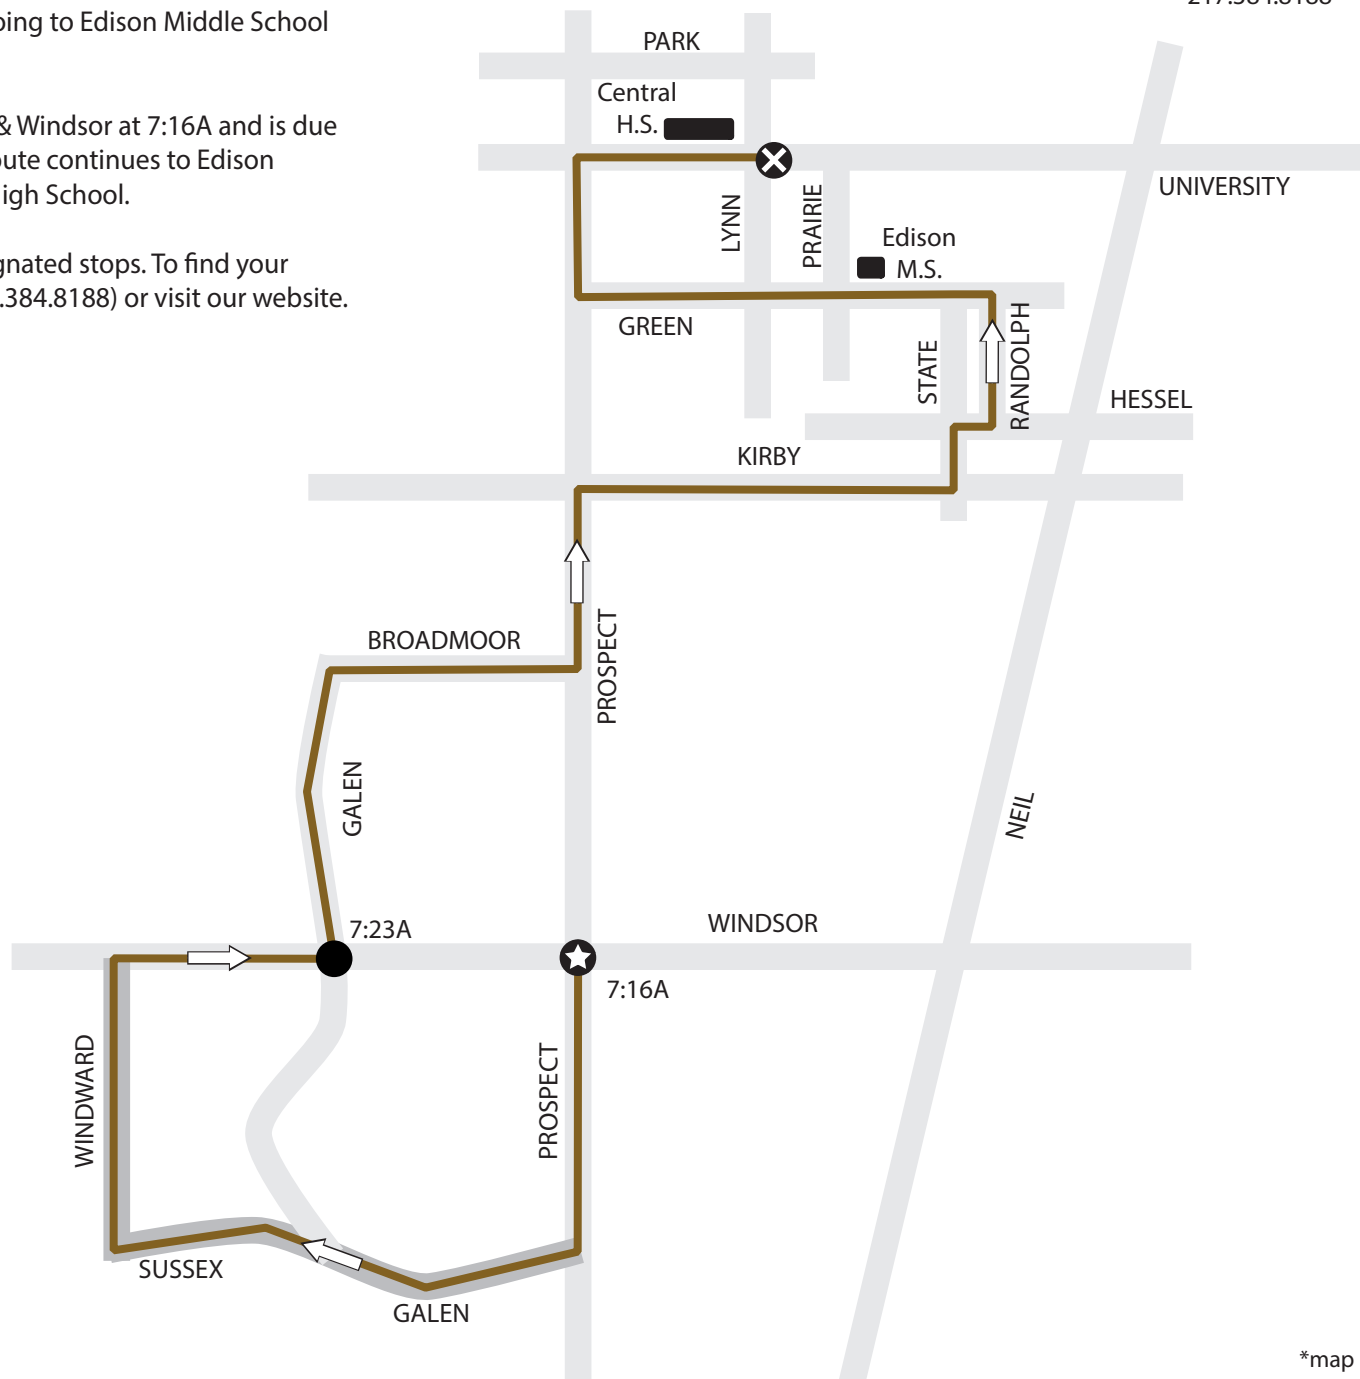

DEVONSHIRE TO CENTRAL HIGH SCHOOL

AM ONLY - 9B Brown Route serving Galen Drive, Devonshire, Hessel on the Park, and Devonshire South areas going to Edison Middle School and Central High School

The trip starts at the corner of Prospect & Windsor at 7:16A and is due to arrive at Galen & Windsor at 7:23A. Route continues to Edison Middle School prior to serving Central High School.

MTD will board and alight riders at designated stops. To find your closest designated stop, please call (217.384.8188) or visit our website.

*map not to scale