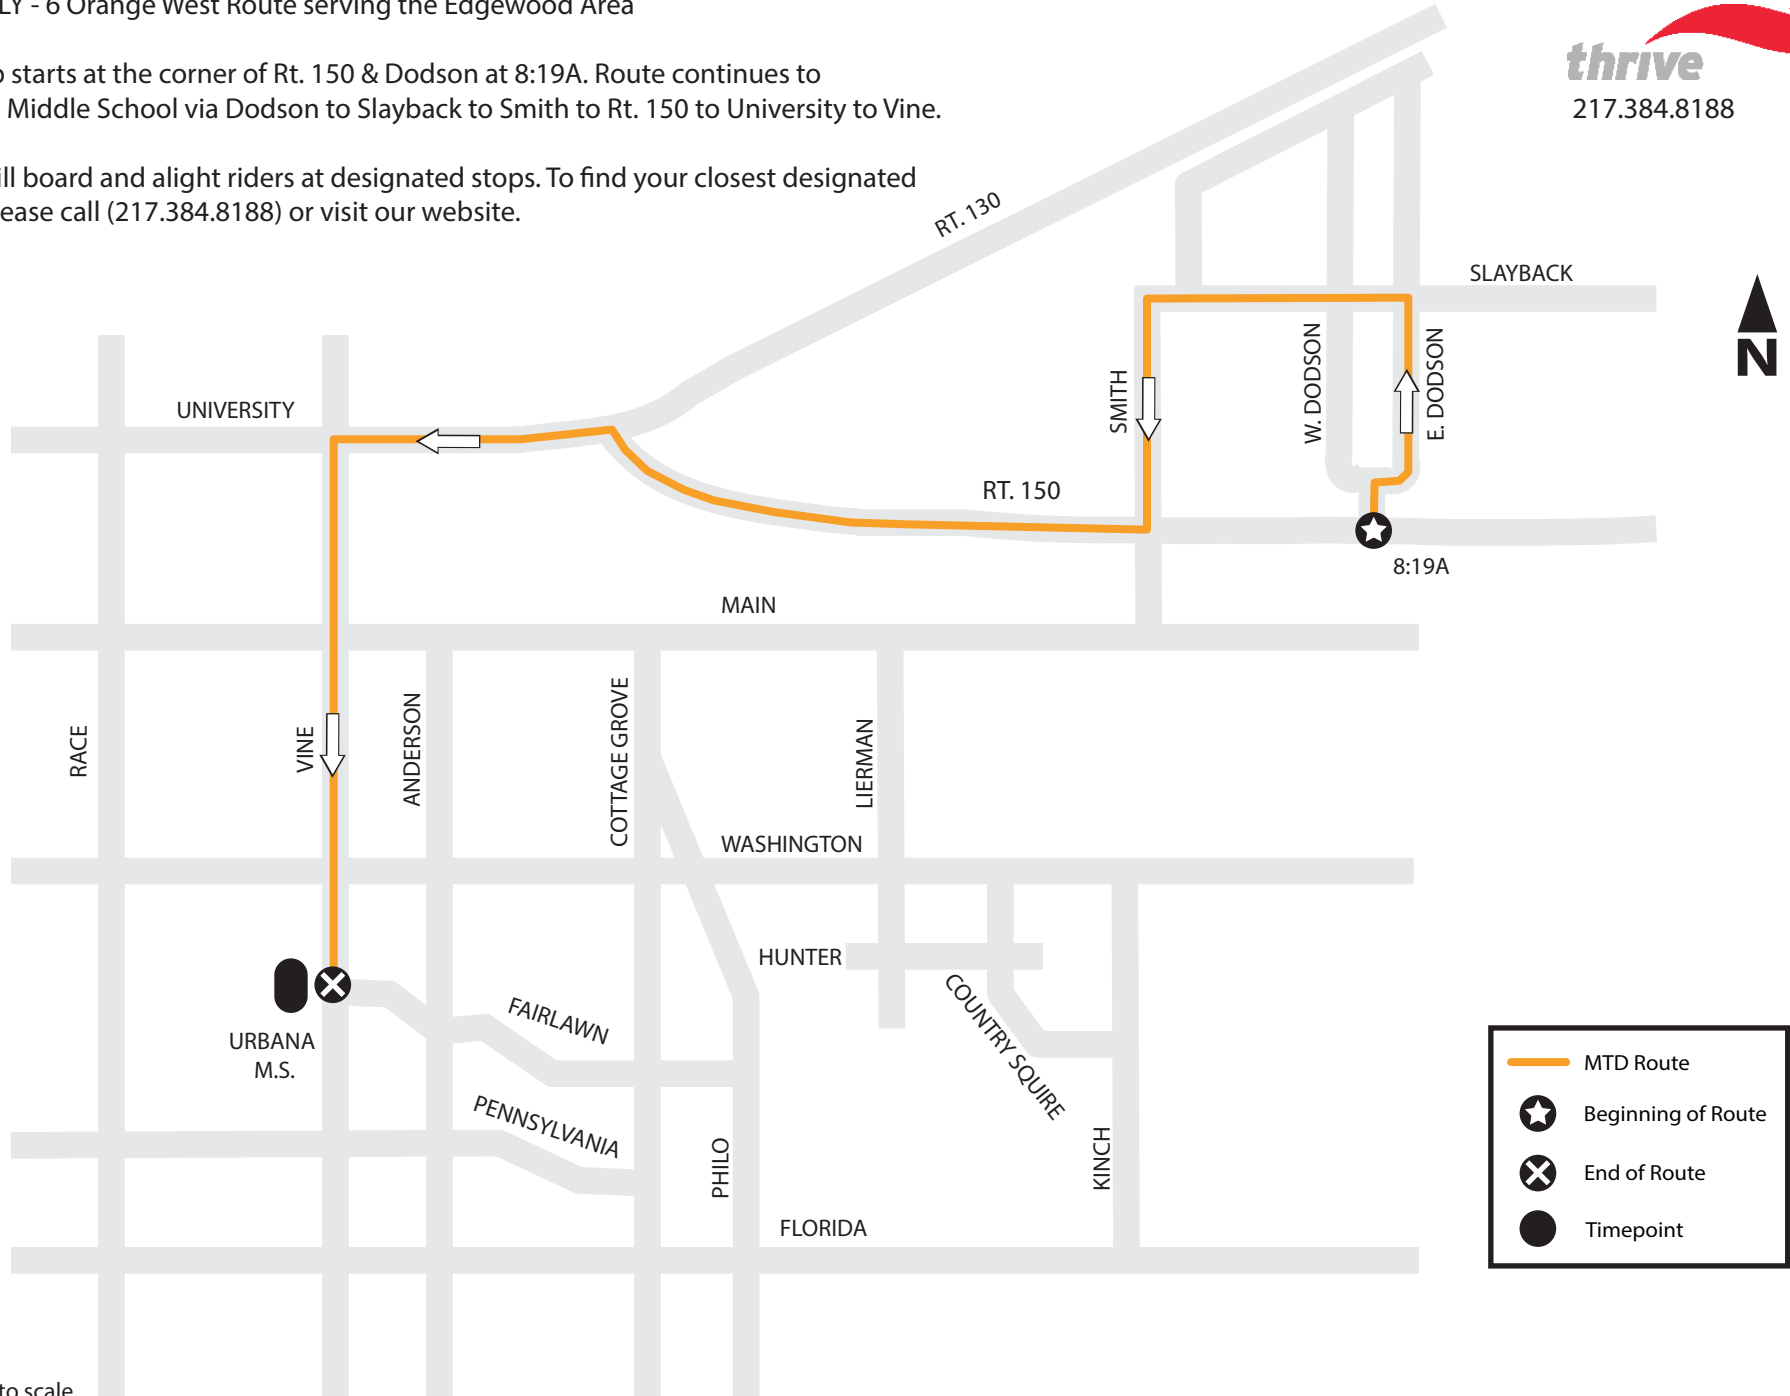

## EDGEWOOD AREA TO URBANA MIDDLE SCHOOL

AM ONLY - 6 Orange West Route serving the Edgewood Area

The trip starts at the corner of Rt. 150 & Dodson at 8:19A. Route continues to Urbana Middle School via Dodson to Slayback to Smith to Rt. 150 to University to Vine.

MTD will board and alight riders at designated stops. To find your closest designated stop, please call (217.384.8188) or visit our website.

217.384.8188 mtd.org

\*map not to scale