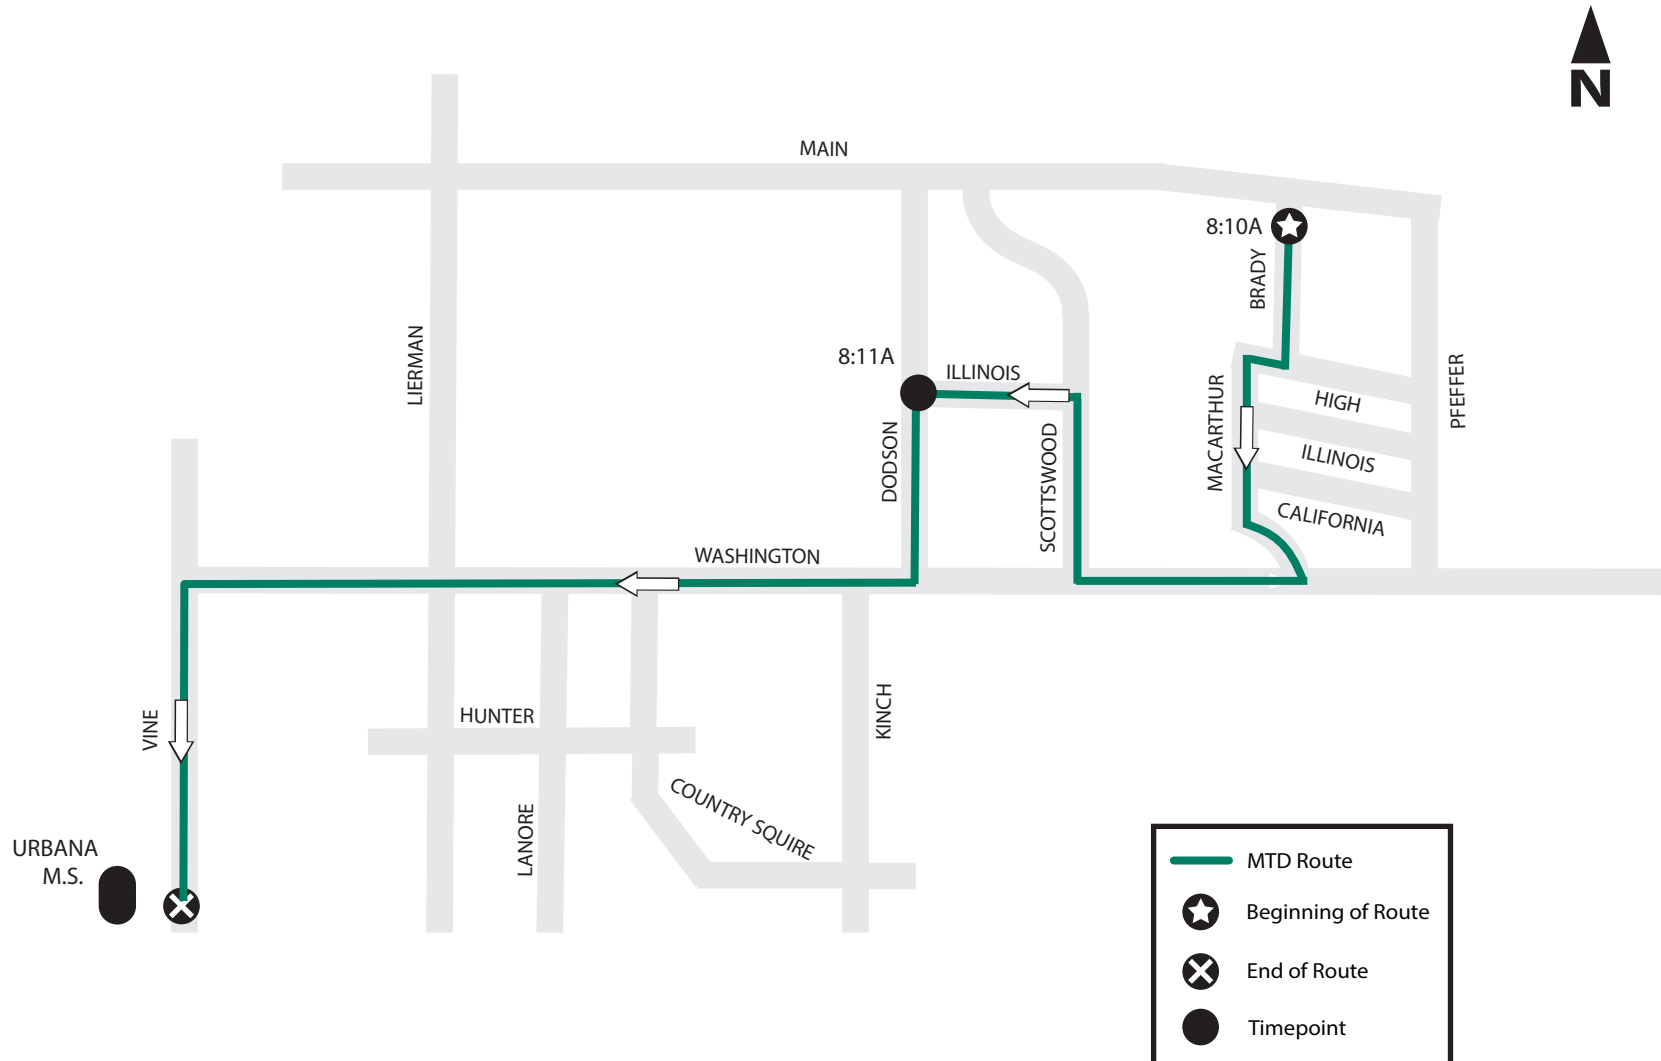

**SCOTTSWOOD AREA TO URBANA MIDDLE SCHOOL**

AM ONLY - **5W Green Fairlawn & Vine** serving the Scottswood Area

This trip starts at the corner of Main & Brady at 8:10A, serves Scottswood, then continues to Urbana Middle School via Washington to Vine.

MTD will board and alight riders at designated stops. To find your closest designated stop, please call (217.384.8188) or visit our website.

217.384.8188 mtd.org

\*map not to scale