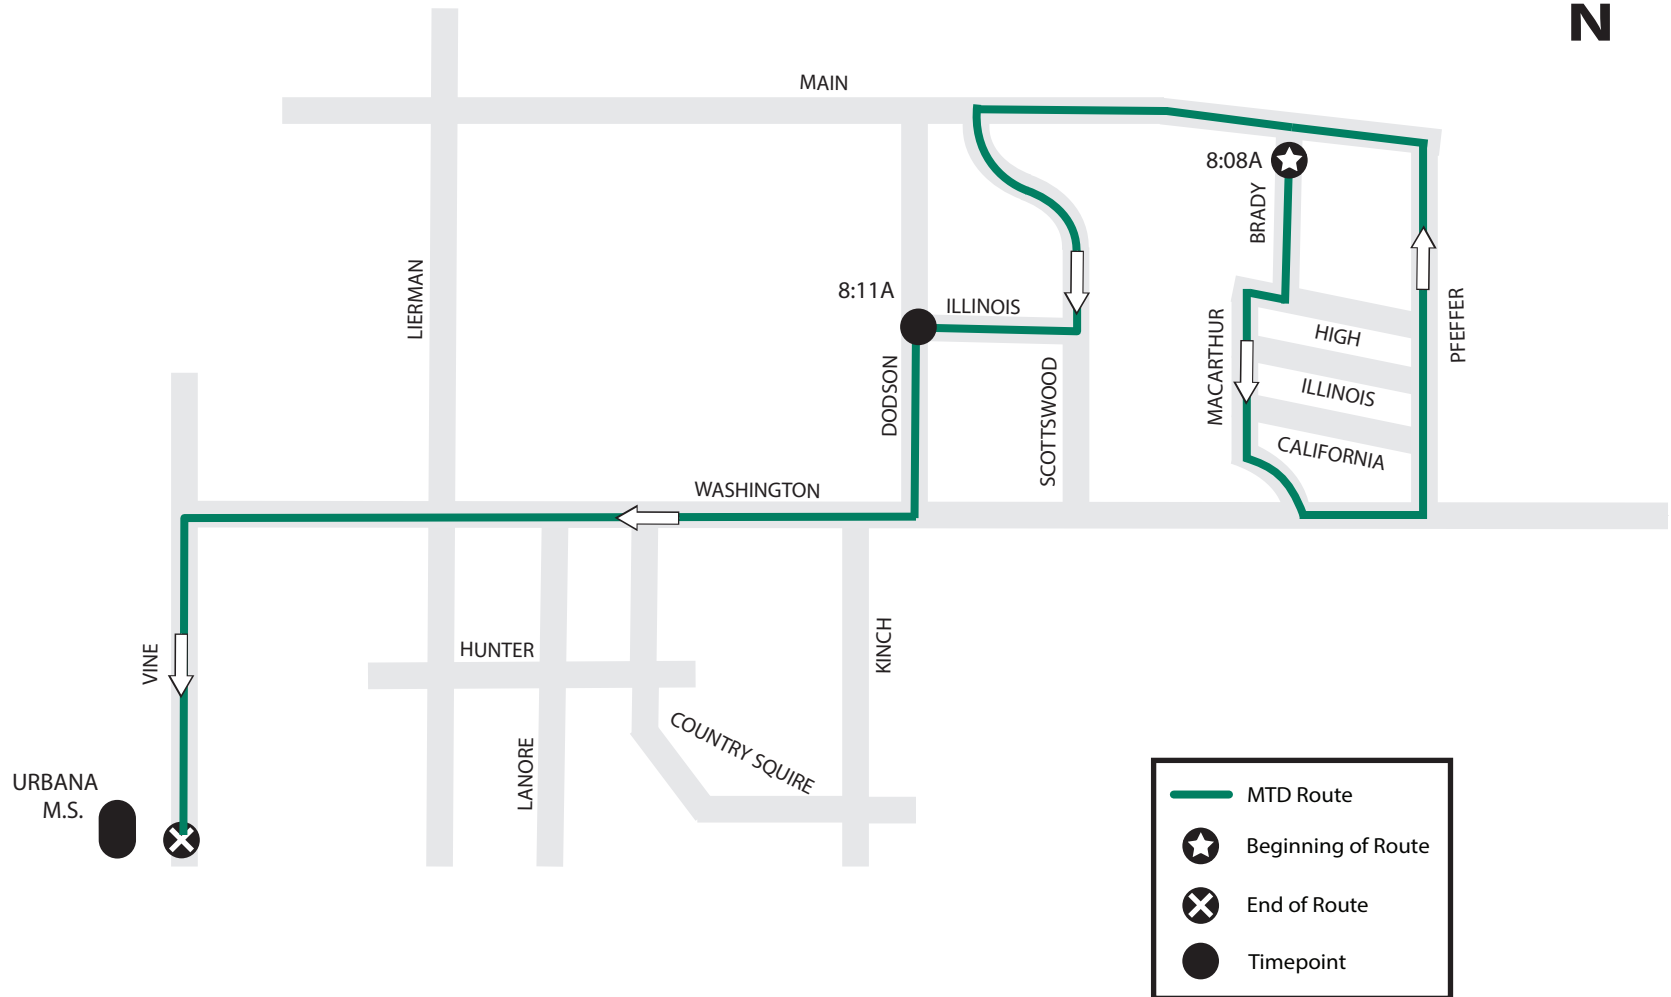

SCOTTSWOOD AREA TO URBANA MIDDLE SCHOOL

AM ONLY - **5W Green Fairlawn & Vine** serving the Scottswood Area

During the Washington Avenue Bridge reroute, this trip starts at the corner of Brady & MacArthur at 8:08A, serves Scottswood, then continues to Urbana Middle School via Washington to Vine.

MTD will board and alight riders at designated stops. To find your closest designated stop, please call (217.384.8188) or visit our website.

*map not to scale