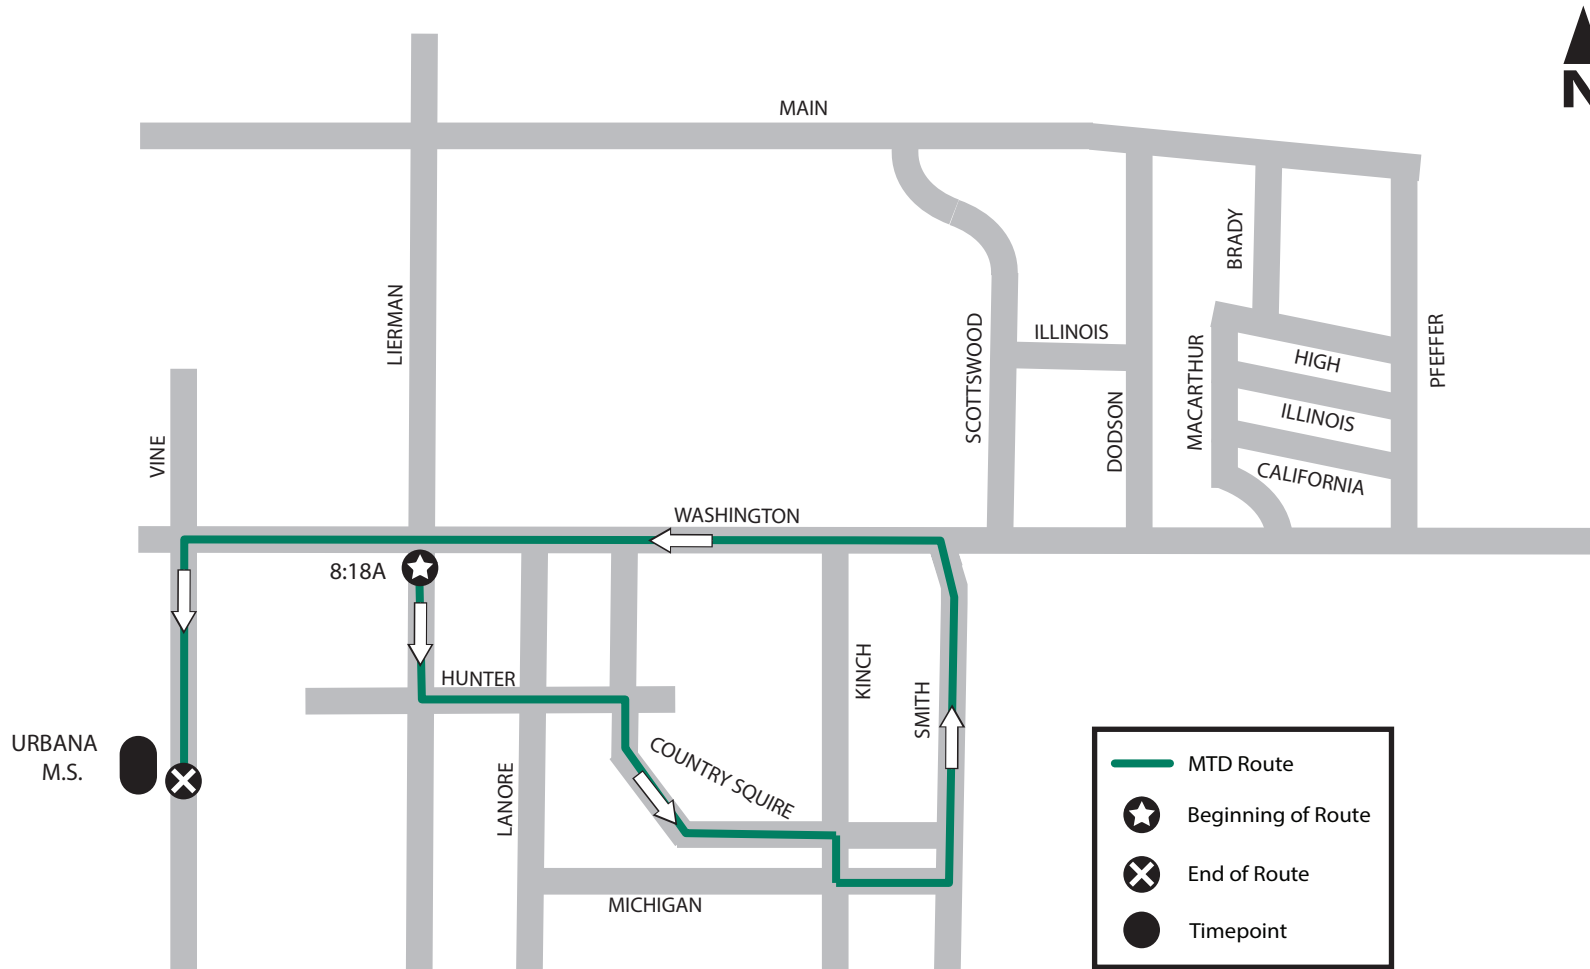

WASHINGTON, LIERMAN, COUNTRY SQUIRE, KINCH, AND SAVANNAH GREEN AREAS TO URBANA MIDDLE SCHOOL

AM ONLY - 5 Green West Route serving Washington, Lierman, Country Squire, Kinch, and Savannah Green Areas

The trip starts at the corner of Washington & Lierman at 8:18A. This route continues to Urbana Middle School via Lierman to Hunter to Country Squire to Kinch Michigan to Smith Washington to Vine.

MTD will board and alight riders at designated stops. To find your closest designated stop, please call (217.384.8188) or visit our website.

*map not to scale