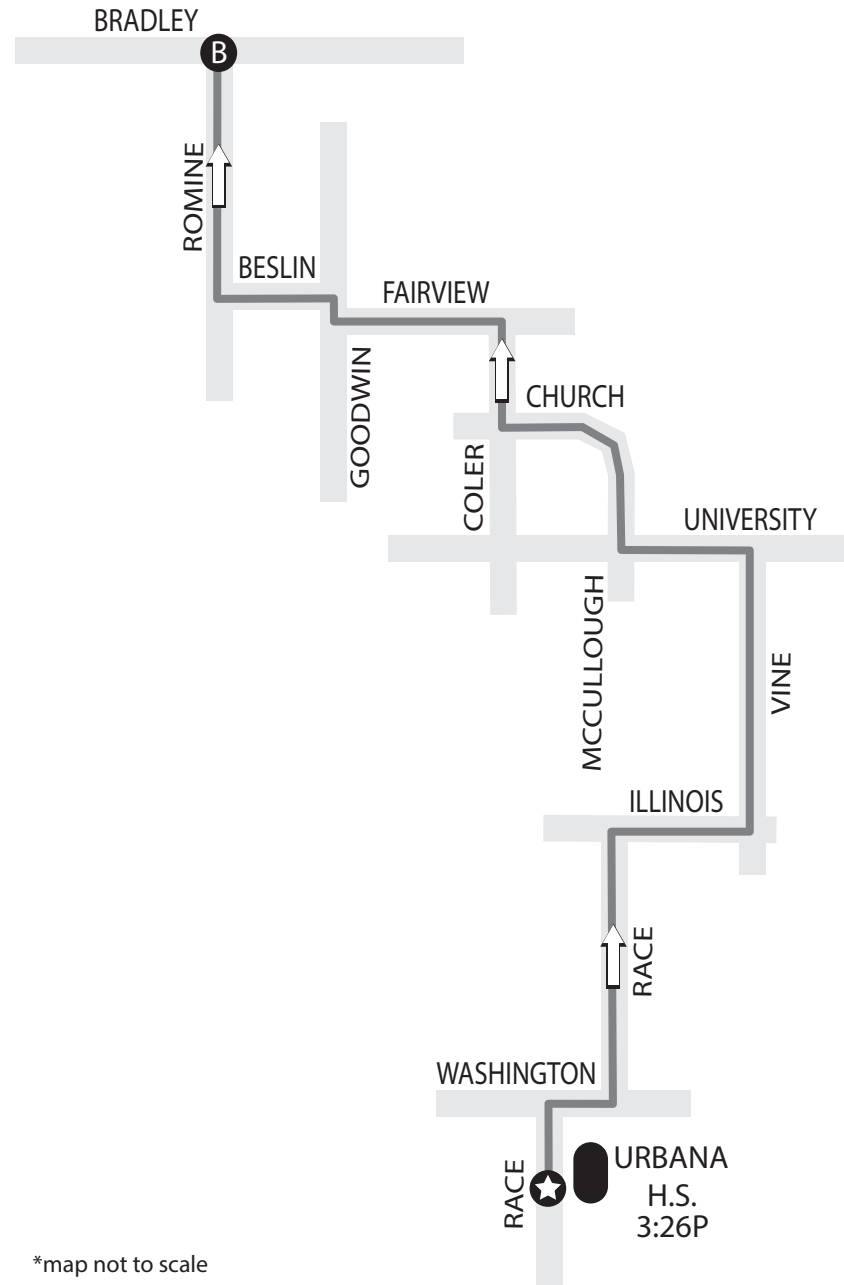

### 7 Grey West from Urbana High School to Bradley & Romine

This trip departs from Urbana High School at 3:26P and alights passengers along this route. Race to Washington to Race to Illinois to Vine to University to regular 7W Grey Route beginning at McCullough. 7W Grey regular route continues as far as Fairview & Goodwin, then continues from Fairview to Beslin to Romine and resumes regular 7W Grey Route as far as Bradley & Romine.

MTD will board and alight riders at designated stops. To find your closest designated stop, please call (217.384.8188) or visit our website.

\*map not to scale