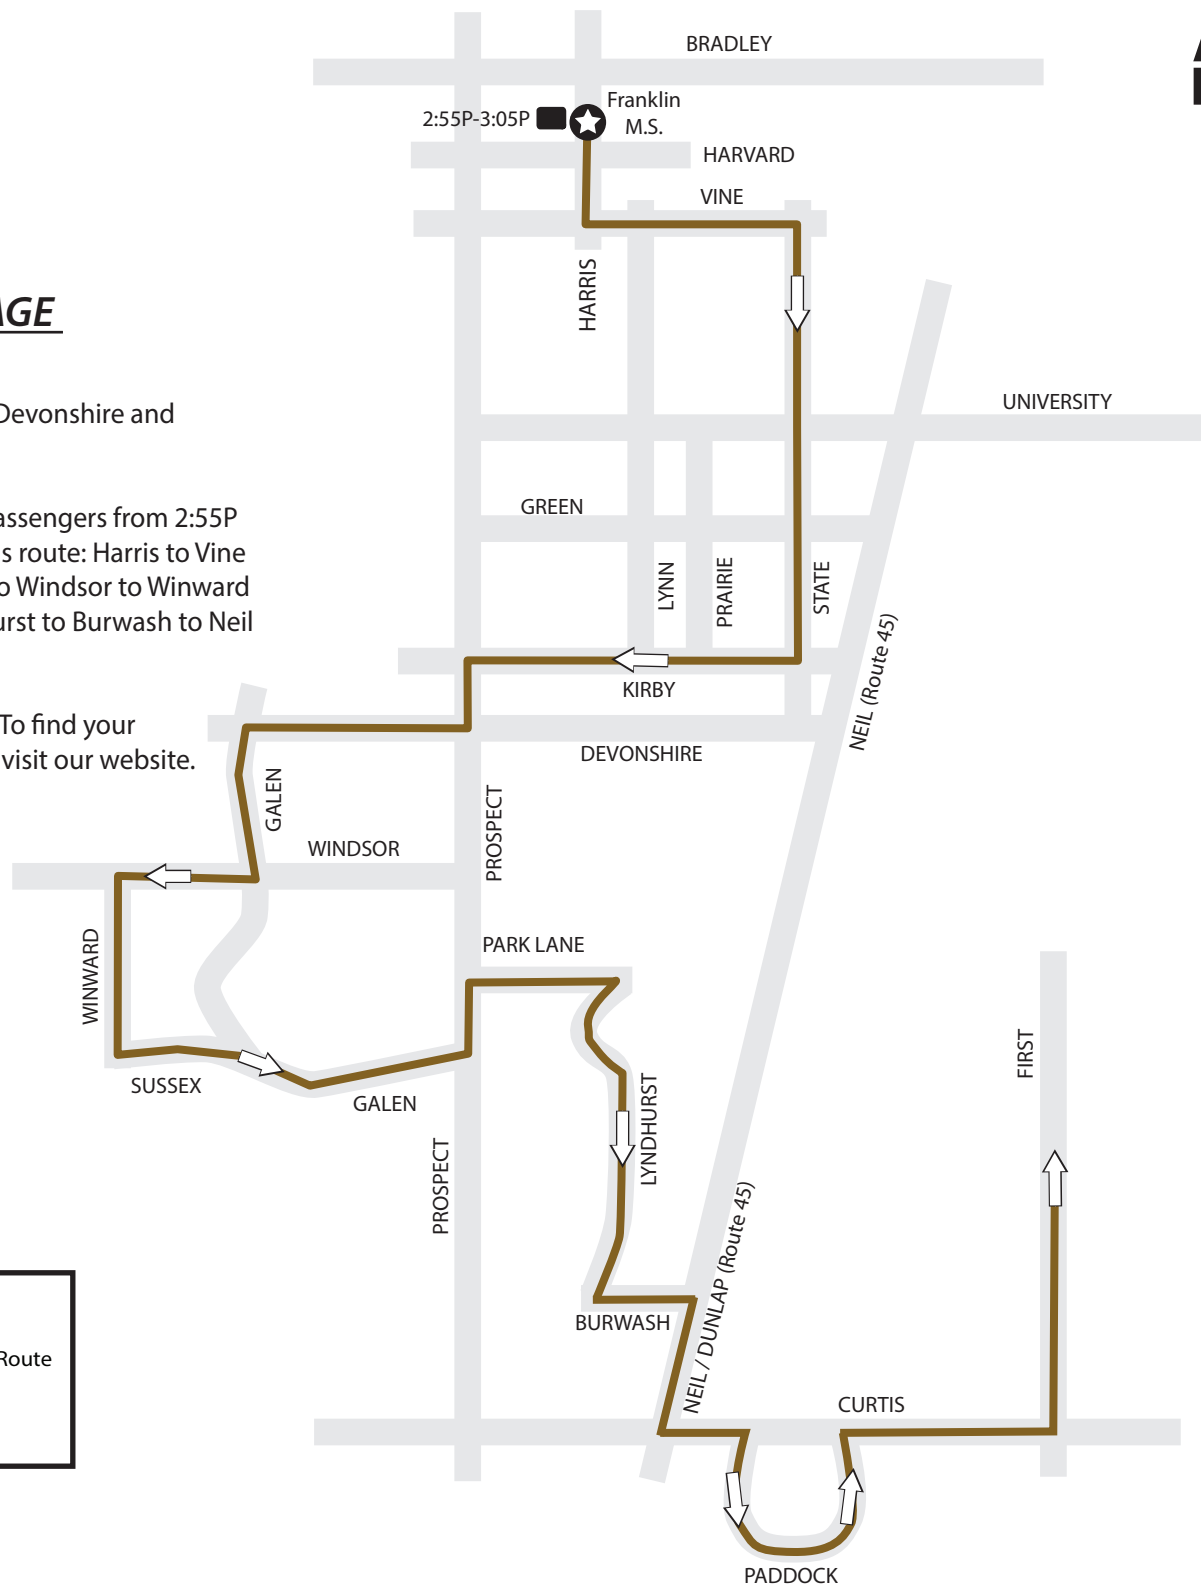

217.384.8188 mtd.org

FRANKLIN MIDDLE SCHOOL TO DEVONSHIRE AND WINFIELD VILLAGE

PM ONLY - 9A Brown from Franklin Middle School to Devonshire and Winfield Village

The trip begins at Franklin Middle School boarding passengers from 2:55P to 3:05P. The bus will then alight passengers along this route: Harris to Vine to State to Kirby to Prospect to Devonshire to Galen to Windsor to Winward to Sussex to Galen to Prospect to Park Lane to Lyndhurst to Burwash to Neil to Curtis to Paddock to Curtis to First.

MTD will board and alight riders at designated stops. To find your closest designated stop, please call (217.384.8188) or visit our website.

	MTD Route
	Beginning of Route
	Timepoint

*map not to scale