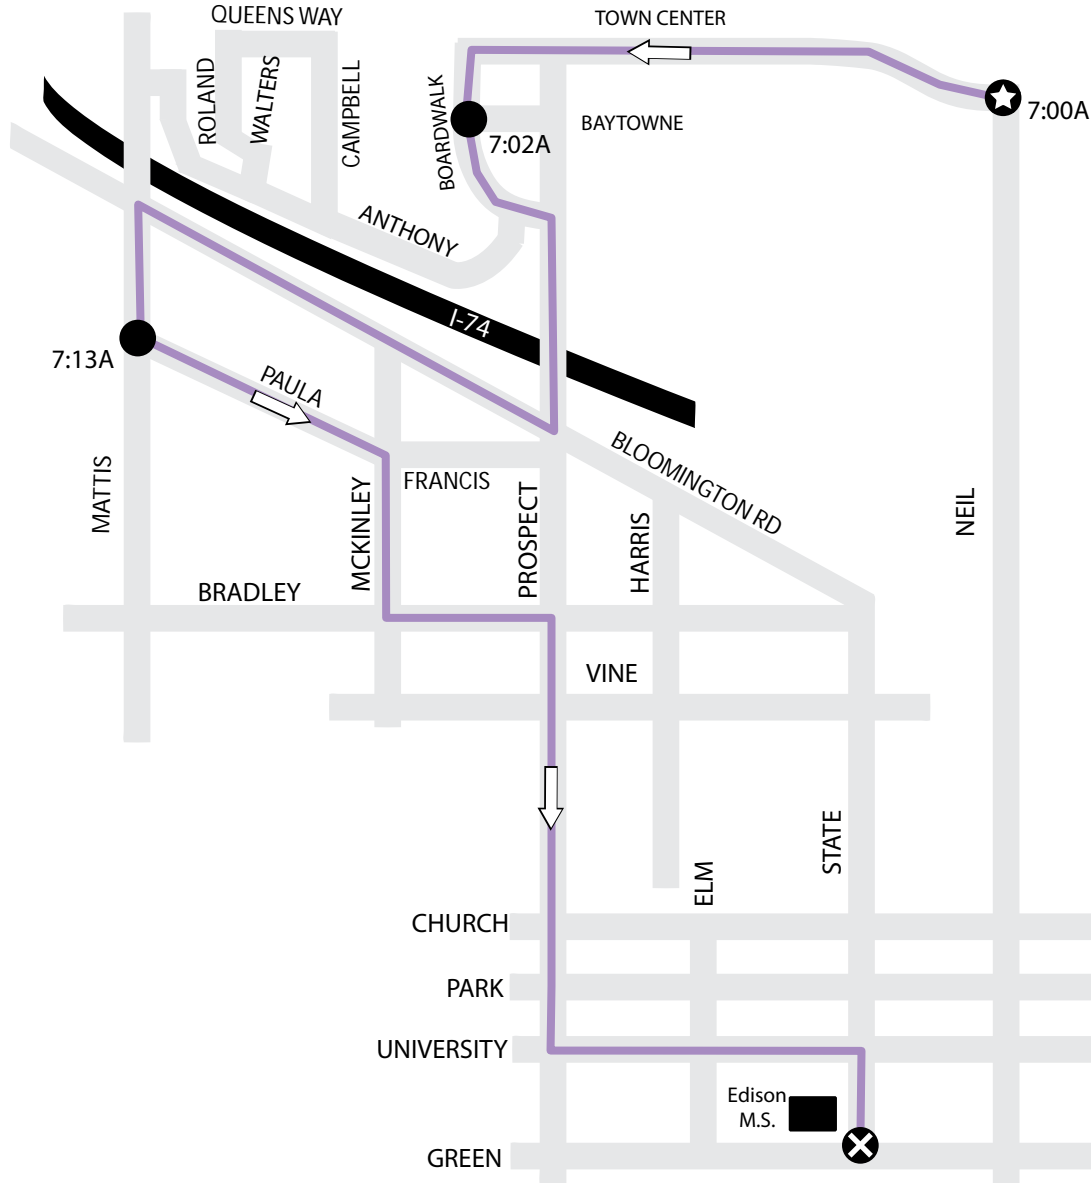

**GARDEN HILLS TO EDISON MIDDLE SCHOOL**

AM ONLY - 3 Lavender South Route serving Neil & Town Center, Baytowne & Boardwalk, and Garden Hills Area

The trip starts at the corner of Town Center & Neil due at 7:00A, is due at Boardwalk & Baytowne at 7:02A, and Paula & Mattis at 7:13A. The route then continues to Edison Middle School via Paula to McKinley to Bradley to Prospect to University to State.

MTD will board and alight at designated stops. To find your closest designated stop, please call (217.384.8188) or visit our website.

- MTD Route
- Beginning of Route
- End of Route
- Timepoint

\*map not to scale